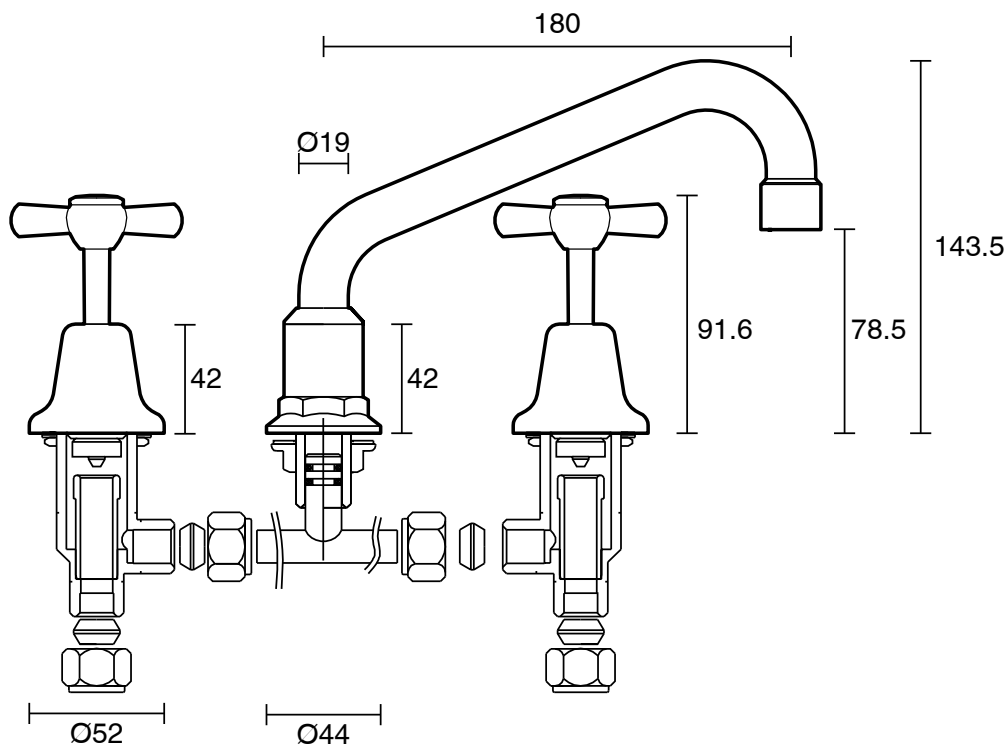

Posh Bristol Adjustable Hob Sink Set Chrome/Gold (4 Star)

9502204

SPECIFICATIONS

Recommended Use	Residential;Commercial
Colour Finish	Chrome;Gold
Primary Material	DR Brass
Recommended Pressure Range	150 - 500 kPa as per AS3500
Max Continuous Working Temperature (deg C)	80
Min Continuous Working Temperature (deg C)	5
Hot Water Unit Suitability	Storage Tank;Continuous Flow

WARRANTY

Residential & Commercial Use (Years)	25
Spare Parts & Labour (Years)	1

Please refer to Posh Warranty Page for full Terms and Conditions

Dimensions are nominal measurements only.

CLEANING RECOMMENDATIONS:

We recommend the use of soapy water or approved cleaners. This product should not be cleaned with abrasive materials. Damage caused by any improper treatment is not covered by the product warranty. Refer to Warranty Conditions

Disclaimer: Products in this specification manual must by regulation be installed by licensed and registered trade people. The manufacturer/distributor reserves the right to vary specifications or delete models from their range without prior notification. Dimensions are nominal measurements only. Dimensions and set-outs listed are correct at time of publication however the manufacturer/distributor takes no responsibility for printing errors.

Published 01/04/2026

To see the complete Posh range go to
www.reece.com.au