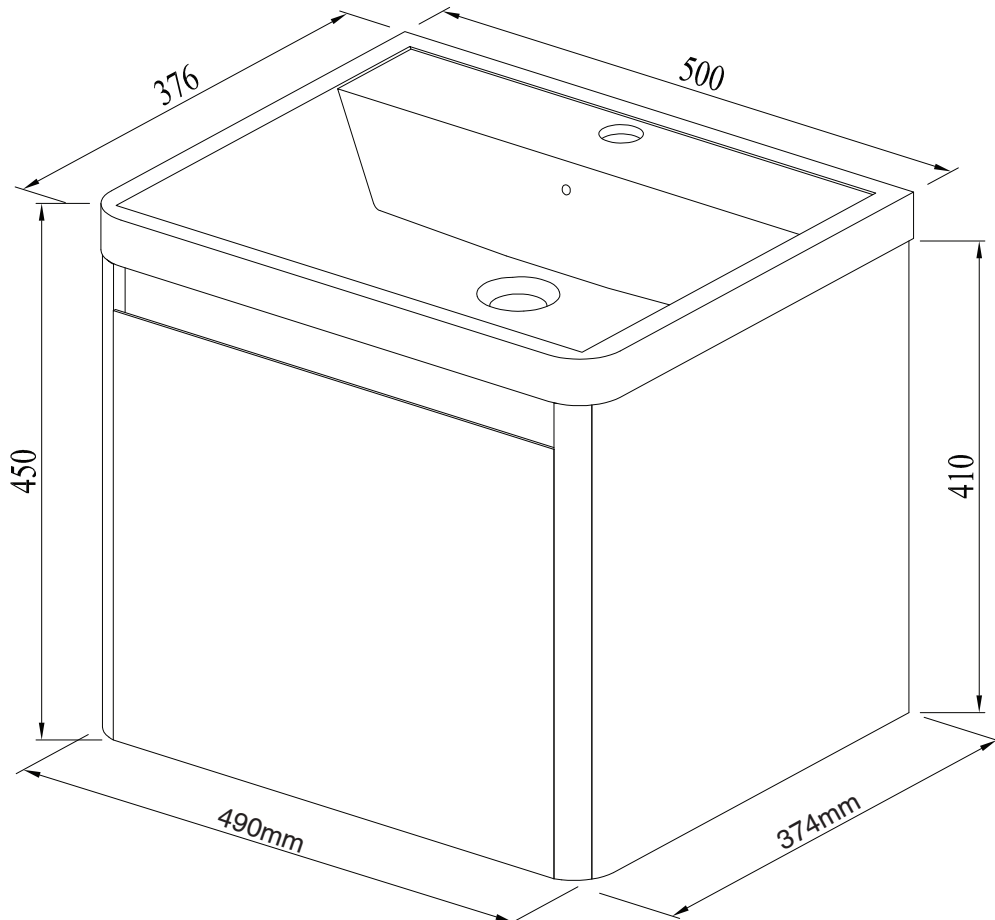

Posh Solus Vanity Unit 1 Drawer Centre Basin 1 Taphole 500mm White

SPECIFICATIONS

Recommended Use	Residential;Commercial
Material	Basin Acrylic Cabinet Pinewood & MDF
Colour	White
Basin Capacity	4.5 litres
Fixing	Wall Mounted (Bolted/Screwed to wall - brackets supplied)
Taphole Configuration	1 Taphole
Overflow Configuration	Overflow
Waste Size	32x40mm with Overflow (not included)
Plug & Waste	Sold Separately
Tapware	Sold Separately

WARRANTY

Residential & Commercial Use (Years)	10
Spare Parts & Labour (Years)	1

Please refer to Posh Warranty Page for full Terms and Conditions

Dimensions are nominal measurements only.

Disclaimer: Products in this specification manual must by regulation be installed by licensed and registered trade people. The manufacturer/distributor reserves the right to vary specifications or delete models from their range without prior notification. Dimensions are nominal measurements only. Dimensions and set-outs listed are correct at time of publication however the manufacturer/distributor takes no responsibility for printing errors.

Published 01/04/2026