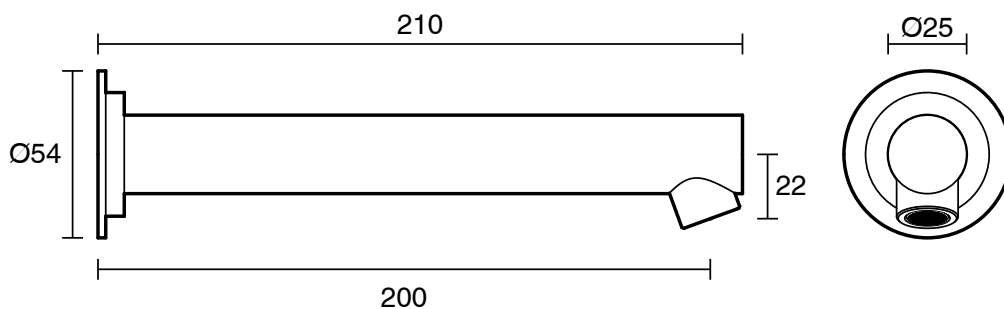

SUSSEX

Scala Wall Basin Outlet Straight 200mm Chrome (6 Star) Lead Free

52433

SPECIFICATIONS

Recommended Use	Residential;Commercial
Colour Finish	Polished Chrome
Primary Material	Lead Free Brass
Recommended Pressure Range	150 - 500 kPa as per AS3500
Max Continuous Working Temperature (deg C)	65
Min Continuous Working Temperature (deg C)	1

WARRANTY

Residential Use (Years)	40
Commercial Use (Years)	10

Please refer to Sussex Warranty page for full Terms and Conditions

Dimensions are nominal measurements only.

CLEANING RECOMMENDATIONS:

We recommend the use of soapy water or approved cleaners. This product should not be cleaned with abrasive materials. Damage caused by any improper treatment is not covered by the product warranty. Refer to Warranty Conditions

Disclaimer: Products in this specification manual must by regulation be installed by licensed and registered trade people. The manufacturer/distributor reserves the right to vary specifications or delete models from their range without prior notification. Dimensions are nominal measurements only. Dimensions and set-outs listed are correct at time of publication however the manufacturer/distributor takes no responsibility for printing errors.

Published 12/05/2026

To see the complete Sussex range go to www.reece.com.au