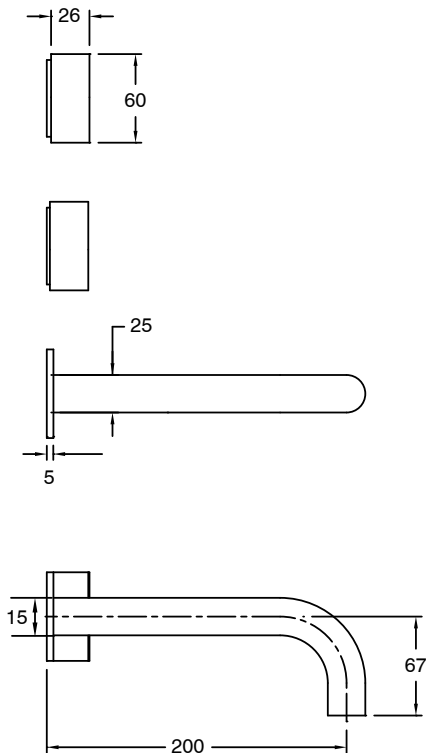

SUSSEX

Sussex Pure Wall Basin Hostess System 200mm Right Hand with Cirque Textured Handles Chrome (3 Star) 2224866

SPECIFICATIONS	
Recommended Use	Residential;Commercial
Colour Finish	Polished Chrome
Primary Material	DR Brass
Recommended Pressure Range	150 - 500 kPa as per AS3500
Max Continuous Working Temperature (deg C)	65
Min Continuous Working Temperature (deg C)	1
WARRANTY	
Residential Use (Years)	40
Commercial Use (Years)	10
<i>Please refer to Sussex Warranty page for full Terms and Conditions</i>	

Disclaimer: Products in this specification manual must by regulation be installed by licensed and registered trade people. The manufacturer/distributor reserves the right to vary specifications or delete models from their range without prior notification. Dimensions are nominal measurements only. Dimensions and set-outs listed are correct at time of publication however the manufacturer/distributor takes no responsibility for printing errors.