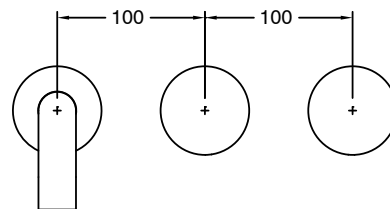

SUSSEX

Sussex Pure Wall Basin Hostess System 200mm Right Hand with Cirque Textured Handles Chrome (3 Star) 2224866

SPECIFICATIONS	
Recommended Use	Residential;Commercial
Colour Finish	Polished Chrome
Primary Material	DR Brass
Recommended Pressure Range	150 - 500 kPa as per AS3500
Max Continuous Working Temperature (deg C)	65
Min Continuous Working Temperature (deg C)	1
WARRANTY	
Residential Use (Years)	40
Commercial Use (Years)	10
<i>Please refer to Sussex Warranty page for full Terms and Conditions</i>	