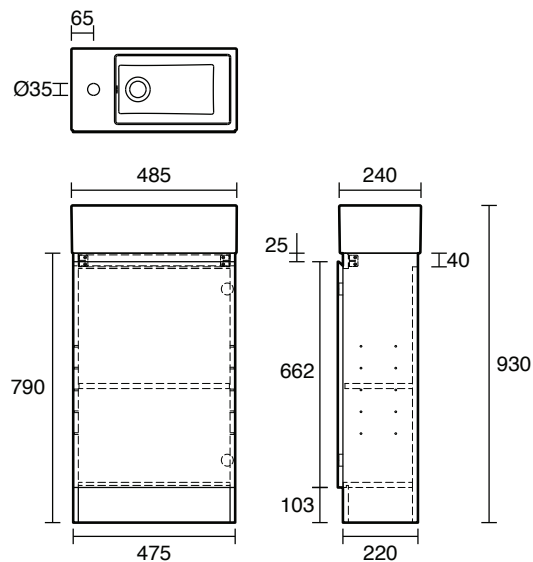

WARRANTY

Residential & Commercial Use (Years)	10
Spare Parts & Labour (Years)	1

Please refer to Posh Warranty Page for full Terms and Conditions