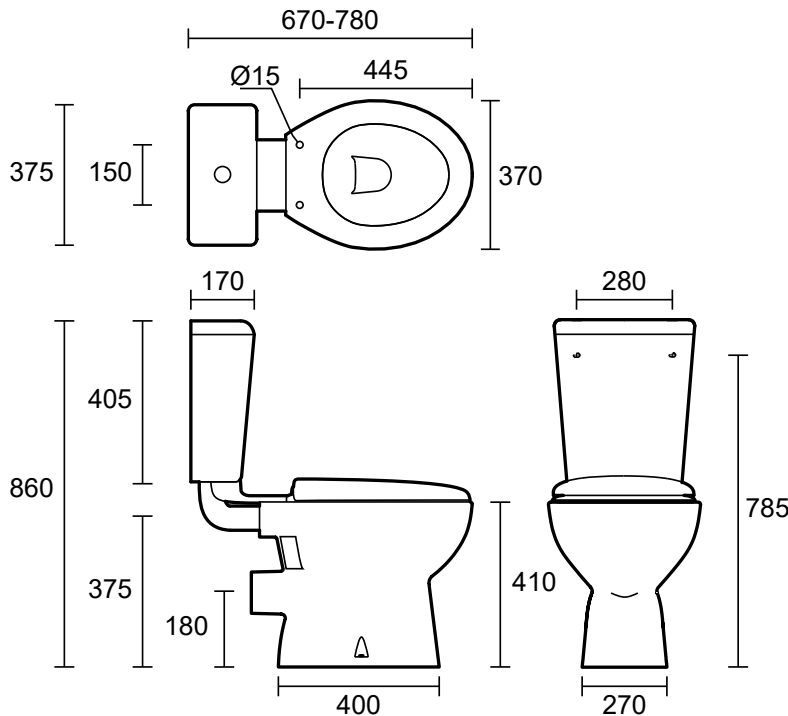

WARRANTY

Residential & Commercial Use (Years)	25
Spare Parts & Labour (Years)	1

Please refer to Posh Warranty Page for full Terms and Conditions

Dimensions are nominal measurements only.

CLEANING RECOMMENDATIONS:

We recommend the use of soapy water or approved cleaners. This product should not be cleaned with abrasive materials. Damage caused by any improper treatment is not covered by the product warranty. Refer to Warranty Conditions

Disclaimer: Products in this specification manual must by regulation be installed by licensed and registered trade people. The manufacturer/distributor reserves the right to vary specifications or delete models from their range without prior notification. Dimensions are nominal measurements only. Dimensions and set-outs listed are correct at time of publication however the manufacturer/distributor takes no responsibility for printing errors.

Published 01/04/2026