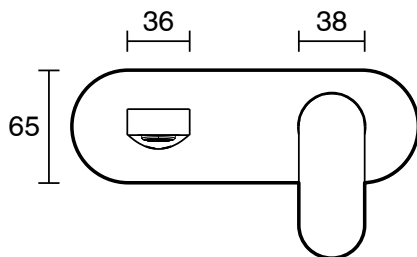

mizu

Mizu Soothe MK2 Wall Basin/Bath Mixer Set Trimset Brushed Brass (6 Star) Lead Free

2265855

SPECIFICATIONS	
Recommended Use	Residential;Commercial
Colour Finish	Brushed Brass
Primary Material	Lead Free Brass
Recommended Pressure Range	150 - 500 kPa as per AS3500
Max Continuous Working Temperature (deg C)	70
Min Continuous Working Temperature (deg C)	5
WARRANTY	
Residential & Commercial Use (Years)	25
Spare Parts & Labour (Years)	1
<i>Please refer to Mizu Warranty page for full Terms and Conditions</i>	