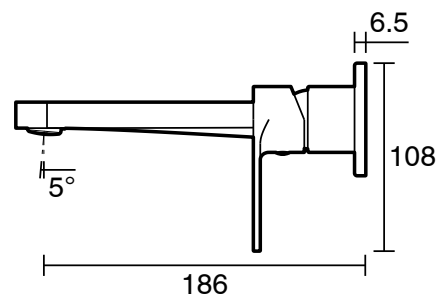

mizu

Mizu Soothe MK2 Wall Basin/Bath Mixer Set Trimset Brushed Brass (6 Star) Lead Free

2265855

SPECIFICATIONS	
Recommended Use	Residential;Commercial
Colour Finish	Brushed Brass
Primary Material	Lead Free Brass
Recommended Pressure Range	150 - 500 kPa as per AS3500
Max Continuous Working Temperature (deg C)	70
Min Continuous Working Temperature (deg C)	5
WARRANTY	
Residential & Commercial Use (Years)	25
Spare Parts & Labour (Years)	1
<i>Please refer to Mizu Warranty page for full Terms and Conditions</i>	

Disclaimer: Products in this specification manual must by regulation be installed by licensed and registered trade people. The manufacturer/distributor reserves the right to vary specifications or delete models from their range without prior notification. Dimensions are nominal measurements only. Dimensions and set-outs listed are correct at time of publication however the manufacturer/distributor takes no responsibility for printing errors.