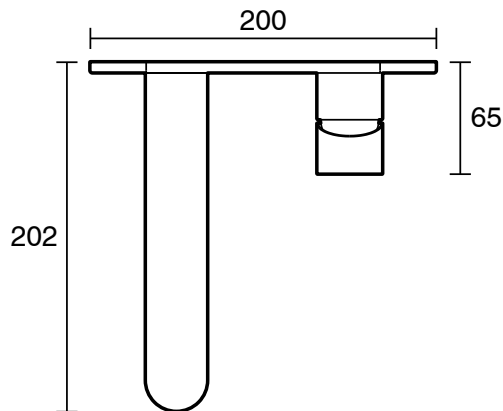

mizu

Mizu Soothe MK2 Wall Basin/Bath Mixer Set Trimset Brushed Brass (6 Star) Lead Free

2265855

SPECIFICATIONS	
Recommended Use	Residential;Commercial
Colour Finish	Brushed Brass
Primary Material	Lead Free Brass
Recommended Pressure Range	150 - 500 kPa as per AS3500
Max Continuous Working Temperature (deg C)	70
Min Continuous Working Temperature (deg C)	5
WARRANTY	
Residential & Commercial Use (Years)	25
Spare Parts & Labour (Years)	1
<i>Please refer to Mizu Warranty page for full Terms and Conditions</i>	