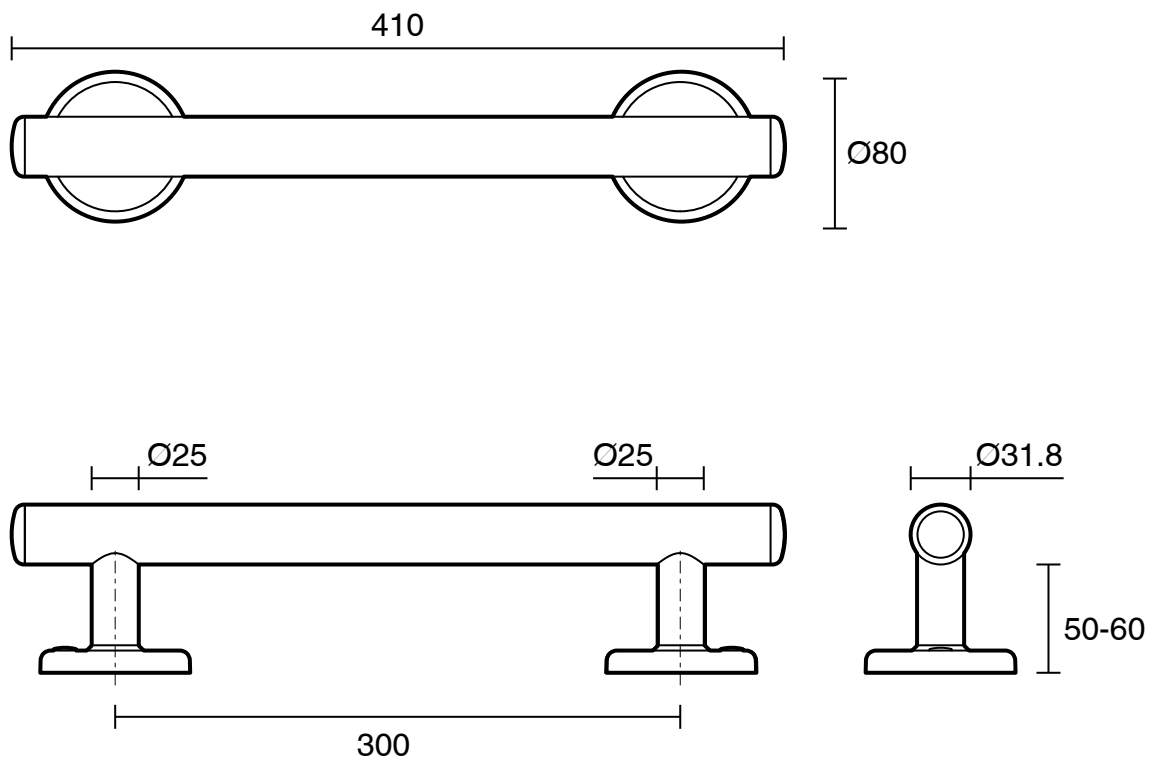

mizu

Mizu Drift 300mm Grab Rail Straight Polished Stainless Steel

2266502

SPECIFICATIONS

Recommended Use	Residential;Commercial
Colour Finish	Polished Stainless Steel
Primary Material	Stainless Steel

WARRANTY

Residential & Commercial Use (Years)	25
Spare Parts & Labour (Years)	1

Please refer to Mizu Warranty page for full Terms and Conditions

Dimensions are nominal measurements only.

CLEANING RECOMMENDATIONS:

We recommend the use of soapy water or approved cleaners. This product should not be cleaned with abrasive materials. Damage caused by any improper treatment is not covered by the product warranty. Refer to Warranty Conditions

Disclaimer: Products in this specification manual must by regulation be installed by licensed and registered trade people. The manufacturer/distributor reserves the right to vary specifications or delete models from their range without prior notification. Dimensions are nominal measurements only. Dimensions and set-outs listed are correct at time of publication however the manufacturer/distributor takes no responsibility for printing errors.

Published 01/04/2026

To see the complete Mizu range go to www.reece.com.au