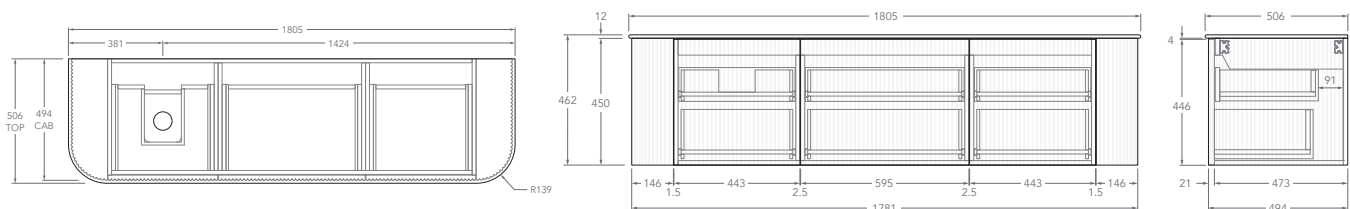

Left offset pictured, right offset same but mirrored

1500mm - 90mm Squared (Durasein Only)

Centre

Double

Offset

Left offset pictured, right offset same but mirrored

1500mm - Ceramic

KADO

NEUE FLUTED ALL DRAWER - DOUBLE CURVED ENDS

1800mm - 12mm Bullnose (Durasein Only)

Centre

Double

Offset

Left offset pictured, right offset same but mirrored

1800mm - 20mm Bullnose (Cherry Pie & Caesarstone Only)

Centre

Double

Offset

Left offset pictured, right offset same but mirrored

KADO

NEUE FLUTED ALL DRAWER - DOUBLE CURVED ENDS

1800mm - 50mm Squared (Durasein Only)

Centre

Double

Offset

Left offset pictured, right offset same but mirrored

1800mm - 90mm Squared (Durasein Only)

Centre

Double

Offset

Left offset pictured, right offset same but mirrored