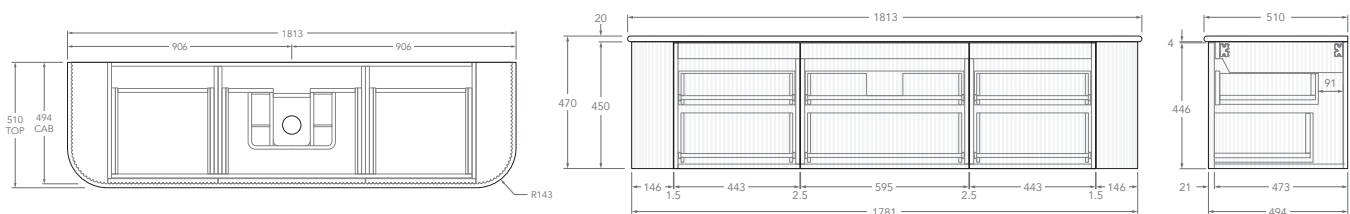

Left offset pictured, right offset same but mirrored

1500mm - 90mm Squared (Durasein Only)

Centre

Double

Offset

Left offset pictured, right offset same but mirrored

1500mm - Ceramic

KADO

NEUE FLUTED ALL DRAWER - DOUBLE CURVED ENDS

1800mm - 12mm Bullnose (Durasein Only)

Centre

Double

Offset

Left offset pictured, right offset same but mirrored

1800mm - 20mm Bullnose (Cherry Pie & Caesarstone Only)

Centre

Double

Offset

Left offset pictured, right offset same but mirrored

KADO

NEUE FLUTED ALL DRAWER - DOUBLE CURVED ENDS

1800mm - 50mm Squared (Durasein Only)

Centre

Double

Offset

Left offset pictured, right offset same but mirrored

1800mm - 90mm Squared (Durasein Only)

Centre

Double

Offset

Left offset pictured, right offset same but mirrored