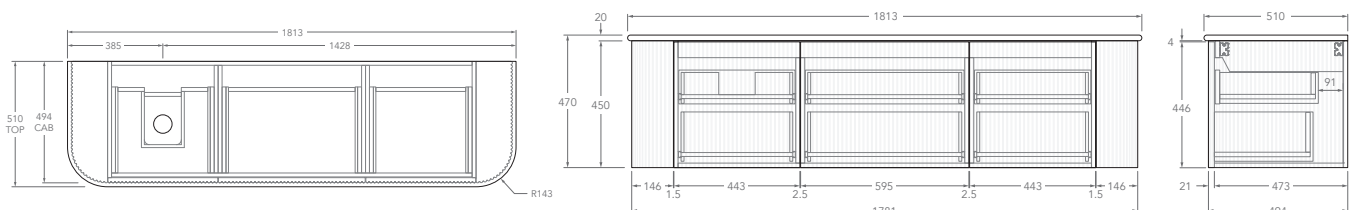

Left offset pictured, right offset same but mirrored

1500mm - 90mm Squared (Durasein Only)

Centre

Double

Offset

Left offset pictured, right offset same but mirrored

1500mm - Ceramic

KADO

NEUE FLUTED ALL DRAWER - DOUBLE CURVED ENDS

1800mm - 12mm Bullnose (Durasein Only)

Centre

Double

Offset

Left offset pictured, right offset same but mirrored

1800mm - 20mm Bullnose (Cherry Pie & Caesarstone Only)

Centre

Double

Offset

Left offset pictured, right offset same but mirrored

KADO

NEUE FLUTED ALL DRAWER - DOUBLE CURVED ENDS

1800mm - 50mm Squared (Durasein Only)

Centre

Double

Offset

Left offset pictured, right offset same but mirrored

1800mm - 90mm Squared (Durasein Only)

Centre

Double

Offset

Left offset pictured, right offset same but mirrored