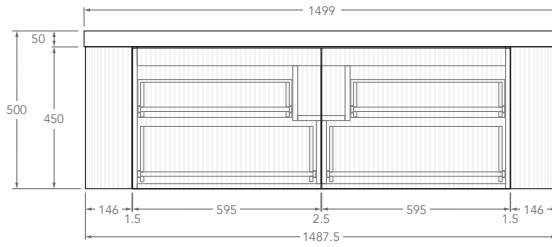

Tech Page Version 1

To see the complete KADO range go to
www.reece.com.au/bathrooms

KADO

NEUE FLUTED ALL DRAWER - DOUBLE CURVED ENDS

STANDARD SIZES	750mm	900mm	1200mm	1500mm	1800mm
Number of Drawers (Including internal drawer)	2	2	4	4	6
Basin Configurations	Centre	Centre	Centre/Offset	Centre/Offset/ Double	Centre/Offset/ Double
12mm Bullnose Benchtop (Durasein Only)					
Width (mm)	762	914	1207	1511	1805
Depth (mm)	506	506	506	506	506
Height (mm)	462	462	462	462	462
20mm Bullnose Benchtop (Cherry Pie & Caesarstone Mineral Only)					
Width (mm)	770	922	1215	1519	1813
Depth (mm)	510	510	510	510	510
Height (mm)	470	470	470	470	470
50mm Squared Benchtop (Durasein Only)					
Width (mm)	750	902	1195	1499	1793
Depth (mm)	500	500	500	500	500
Height (mm)	500	500	500	500	500
90mm Squared Benchtop (Durasein Only)					
Width (mm)	750	902	1195	1499	1793
Depth (mm)	500	500	500	500	500
Height (mm)	540	540	540	540	540
Ceramic Moulded Top					
	Centre	Centre	Centre	Double	N/A
Width (mm)	758	910	1204	1508	
Depth (mm)	505	505	505	505	
Height (mm)	465	465	465	465	

Offset

Left offset pictured, right offset same but mirrored

KADO

NEUE FLUTED ALL DRAWER - DOUBLE CURVED ENDS

1500mm - 50mm Squared (Durasein Only)

Centre

Double

Offset

Left offset pictured, right offset same but mirrored

1500mm - 90mm Squared (Durasein Only)

Centre

Double

Offset

Left offset pictured, right offset same but mirrored

1500mm - Ceramic

KADO