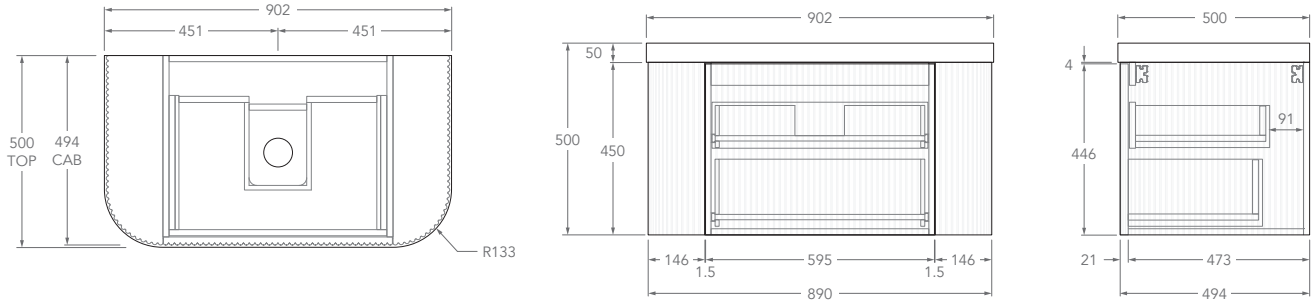

900mm - 50mm Squared (Durasein Only)