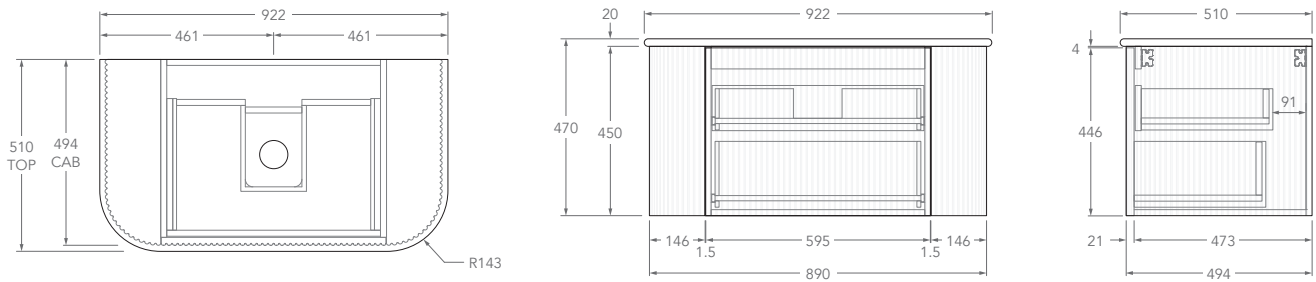

900mm - 20mm Bullnose (Cherry Pie & Caesarstone Only)