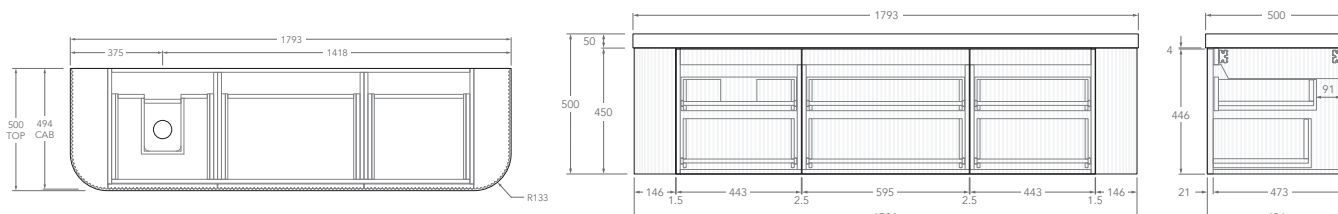

Tech Page Version 1

To see the complete KADO range go to
www.reece.com.au/bathrooms

KADO

NEUE FLUTED ALL DRAWER - DOUBLE CURVED ENDS

STANDARD SIZES	750mm	900mm	1200mm	1500mm	1800mm
Number of Drawers (Including internal drawer)	2	2	4	4	6
Basin Configurations	Centre	Centre	Centre/Offset	Centre/Offset/ Double	Centre/Offset/ Double
12mm Bullnose Benchtop (Durasein Only)					
Width (mm)	762	914	1207	1511	1805
Depth (mm)	506	506	506	506	506
Height (mm)	462	462	462	462	462
20mm Bullnose Benchtop (Cherry Pie & Caesarstone Mineral Only)					
Width (mm)	770	922	1215	1519	1813
Depth (mm)	510	510	510	510	510
Height (mm)	470	470	470	470	470
50mm Squared Benchtop (Durasein Only)					
Width (mm)	750	902	1195	1499	1793
Depth (mm)	500	500	500	500	500
Height (mm)	500	500	500	500	500
90mm Squared Benchtop (Durasein Only)					
Width (mm)	750	902	1195	1499	1793
Depth (mm)	500	500	500	500	500
Height (mm)	540	540	540	540	540
Ceramic Moulded Top					
	Centre	Centre	Centre	Double	N/A
Width (mm)	758	910	1204	1508	
Depth (mm)	505	505	505	505	
Height (mm)	465	465	465	465	

NEUE FLUTED ALL DRAWER - DOUBLE CURVED ENDS

1800mm - 12mm Bullnose (Durasein Only)

Centre

Double

Offset

Left offset pictured, right offset same but mirrored

1800mm - 20mm Bullnose (Cherry Pie & Caesarstone Only)

Centre

Double

Offset

Left offset pictured, right offset same but mirrored

KADO

NEUE FLUTED ALL DRAWER - DOUBLE CURVED ENDS

1800mm - 50mm Squared (Durasein Only)

Centre

Double

Offset

Left offset pictured, right offset same but mirrored

1800mm - 90mm Squared (Durasein Only)

Centre

Double

Offset

Left offset pictured, right offset same but mirrored