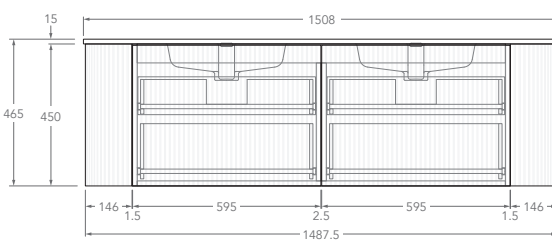

Left offset pictured, right offset same but mirrored

1500mm - 90mm Squared (Durasein Only)

Centre

Double

Offset

Left offset pictured, right offset same but mirrored

1500mm - Ceramic

KADO

NEUE FLUTED ALL DRAWER - DOUBLE CURVED ENDS

1800mm - 12mm Bullnose (Durasein Only)

Centre

Double

Offset

Left offset pictured, right offset same but mirrored

1800mm - 20mm Bullnose (Cherry Pie & Caesarstone Only)