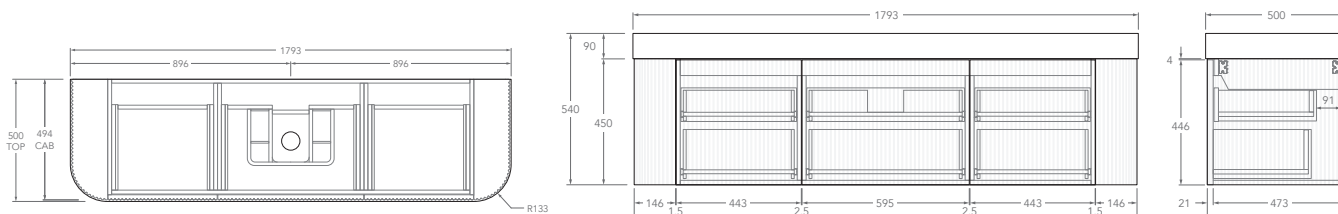

Tech Page Version 1

To see the complete KADO range go to
www.reece.com.au/bathrooms

KADO

NEUE FLUTED ALL DRAWER - DOUBLE CURVED ENDS

STANDARD SIZES	750mm	900mm	1200mm	1500mm	1800mm
Number of Drawers (Including internal drawer)	2	2	4	4	6
Basin Configurations	Centre	Centre	Centre/Offset	Centre/Offset/ Double	Centre/Offset/ Double
12mm Bullnose Benchtop (Durasein Only)					
Width (mm)	762	914	1207	1511	1805
Depth (mm)	506	506	506	506	506
Height (mm)	462	462	462	462	462
20mm Bullnose Benchtop (Cherry Pie & Caesarstone Mineral Only)					
Width (mm)	770	922	1215	1519	1813
Depth (mm)	510	510	510	510	510
Height (mm)	470	470	470	470	470
50mm Squared Benchtop (Durasein Only)					
Width (mm)	750	902	1195	1499	1793
Depth (mm)	500	500	500	500	500
Height (mm)	500	500	500	500	500
90mm Squared Benchtop (Durasein Only)					
Width (mm)	750	902	1195	1499	1793
Depth (mm)	500	500	500	500	500
Height (mm)	540	540	540	540	540
Ceramic Moulded Top					
	Centre	Centre	Centre	Double	N/A
Width (mm)	758	910	1204	1508	
Depth (mm)	505	505	505	505	
Height (mm)	465	465	465	465	

NEUE FLUTED ALL DRAWER - DOUBLE CURVED ENDS

1800mm - 12mm Bullnose (Durasein Only)

Centre

Double

Offset

Left offset pictured, right offset same but mirrored

1800mm - 20mm Bullnose (Cherry Pie & Caesarstone Only)

Centre

Double

Offset

Left offset pictured, right offset same but mirrored

KADO

NEUE FLUTED ALL DRAWER - DOUBLE CURVED ENDS

1800mm - 50mm Squared (Durasein Only)

Centre

Double

Offset

Left offset pictured, right offset same but mirrored

1800mm - 90mm Squared (Durasein Only)

Centre

Double

Offset

Left offset pictured, right offset same but mirrored