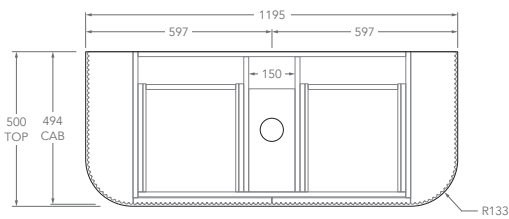

Tech Page Version 1

To see the complete KADO range go to
www.reece.com.au/bathrooms

KADO

NEUE FLUTED ALL DRAWER - DOUBLE CURVED ENDS

STANDARD SIZES	750mm	900mm	1200mm	1500mm	1800mm
Number of Drawers (Including internal drawer)	2	2	4	4	6
Basin Configurations	Centre	Centre	Centre/Offset	Centre/Offset/ Double	Centre/Offset/ Double
12mm Bullnose Benchtop (Durasein Only)					
Width (mm)	762	914	1207	1511	1805
Depth (mm)	506	506	506	506	506
Height (mm)	462	462	462	462	462
20mm Bullnose Benchtop (Cherry Pie & Caesarstone Mineral Only)					
Width (mm)	770	922	1215	1519	1813
Depth (mm)	510	510	510	510	510
Height (mm)	470	470	470	470	470
50mm Squared Benchtop (Durasein Only)					
Width (mm)	750	902	1195	1499	1793
Depth (mm)	500	500	500	500	500
Height (mm)	500	500	500	500	500
90mm Squared Benchtop (Durasein Only)					
Width (mm)	750	902	1195	1499	1793
Depth (mm)	500	500	500	500	500
Height (mm)	540	540	540	540	540
Ceramic Moulded Top					
	Centre	Centre	Centre	Double	N/A
Width (mm)	758	910	1204	1508	
Depth (mm)	505	505	505	505	
Height (mm)	465	465	465	465	

Centre

Offset

Left offset pictured, right offset same but mirrored

KADO

NEUE FLUTED ALL DRAWER - DOUBLE CURVED ENDS

1200mm - 50mm Squared (Durasein Only)

Centre

Offset

Left offset pictured, right offset same but mirrored

1200mm - 90mm Squared (Durasein Only)

Centre

Offset

Left offset pictured, right offset same but mirrored

1200mm - Ceramic

KADO

NEUE FLUTED ALL DRAWER - DOUBLE CURVED ENDS

Double

Offset

Left offset pictured, right offset same but mirrored

1800mm - 90mm Squared (Durasein Only)

Centre

Double

Offset

Left offset pictured, right offset same but mirrored