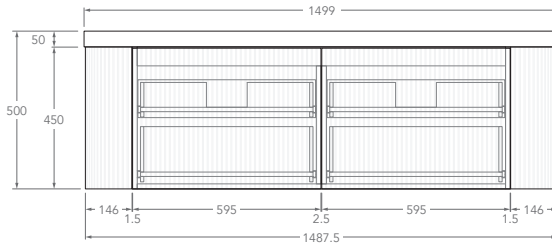

Tech Page Version 1

To see the complete KADO range go to
www.reece.com.au/bathrooms

KADO

NEUE FLUTED ALL DRAWER - DOUBLE CURVED ENDS

STANDARD SIZES	750mm	900mm	1200mm	1500mm	1800mm
Number of Drawers (Including internal drawer)	2	2	4	4	6
Basin Configurations	Centre	Centre	Centre/Offset	Centre/Offset/ Double	Centre/Offset/ Double
12mm Bullnose Benchtop (Durasein Only)					
Width (mm)	762	914	1207	1511	1805
Depth (mm)	506	506	506	506	506
Height (mm)	462	462	462	462	462
20mm Bullnose Benchtop (Cherry Pie & Caesarstone Mineral Only)					
Width (mm)	770	922	1215	1519	1813
Depth (mm)	510	510	510	510	510
Height (mm)	470	470	470	470	470
50mm Squared Benchtop (Durasein Only)					
Width (mm)	750	902	1195	1499	1793
Depth (mm)	500	500	500	500	500
Height (mm)	500	500	500	500	500
90mm Squared Benchtop (Durasein Only)					
Width (mm)	750	902	1195	1499	1793
Depth (mm)	500	500	500	500	500
Height (mm)	540	540	540	540	540
Ceramic Moulded Top					
	Centre	Centre	Centre	Double	N/A
Width (mm)	758	910	1204	1508	
Depth (mm)	505	505	505	505	
Height (mm)	465	465	465	465	

Offset

Left offset pictured, right offset same but mirrored

KADO

NEUE FLUTED ALL DRAWER - DOUBLE CURVED ENDS

1500mm - 50mm Squared (Durasein Only)

Centre

Double

Offset

Left offset pictured, right offset same but mirrored

1500mm - 90mm Squared (Durasein Only)

Centre

Double

Offset

Left offset pictured, right offset same but mirrored

1500mm - Ceramic

KADO

Double

Offset

Left offset pictured, right offset same but mirrored

1800mm - 90mm Squared (Durasein Only)

Centre

Double

Offset

Left offset pictured, right offset same but mirrored