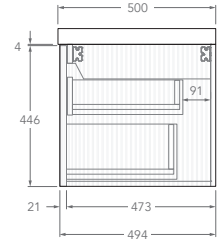

Tech Page Version 1

To see the complete KADO range go to
www.reece.com.au/bathrooms

KADO

NEUE FLUTED ALL DRAWER - DOUBLE CURVED ENDS

STANDARD SIZES	750mm	900mm	1200mm	1500mm	1800mm
Number of Drawers (Including internal drawer)	2	2	4	4	6
Basin Configurations	Centre	Centre	Centre/Offset	Centre/Offset/ Double	Centre/Offset/ Double
12mm Bullnose Benchtop (Durasein Only)					
Width (mm)	762	914	1207	1511	1805
Depth (mm)	506	506	506	506	506
Height (mm)	462	462	462	462	462
20mm Bullnose Benchtop (Cherry Pie & Caesarstone Mineral Only)					
Width (mm)	770	922	1215	1519	1813
Depth (mm)	510	510	510	510	510
Height (mm)	470	470	470	470	470
50mm Squared Benchtop (Durasein Only)					
Width (mm)	750	902	1195	1499	1793
Depth (mm)	500	500	500	500	500
Height (mm)	500	500	500	500	500
90mm Squared Benchtop (Durasein Only)					
Width (mm)	750	902	1195	1499	1793
Depth (mm)	500	500	500	500	500
Height (mm)	540	540	540	540	540
Ceramic Moulded Top					
	Centre	Centre	Centre	Double	N/A
Width (mm)	758	910	1204	1508	
Depth (mm)	505	505	505	505	
Height (mm)	465	465	465	465	

1500mm - 12mm Bullnose (Durasein Only)

Centre

Double

Offset

Left offset pictured, right offset same but mirrored

1500mm - 20mm Bullnose (Cherry Pie & Caesarstone Only)

Centre

Double

Offset

Left offset pictured, right offset same but mirrored

KADO

NEUE FLUTED ALL DRAWER - DOUBLE CURVED ENDS

1500mm - 50mm Squared (Durasein Only)

Centre

Double

Offset

Left offset pictured, right offset same but mirrored

1500mm - 90mm Squared (Durasein Only)

Centre

Double

Offset

Left offset pictured, right offset same but mirrored

1500mm - Ceramic

KADO