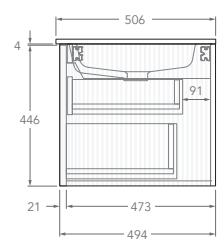

Tech Page Version 1

To see the complete KADO range go to
www.reece.com.au/bathrooms

KADO

NEUE FLUTED ALL DRAWER - DOUBLE CURVED ENDS

STANDARD SIZES	750mm	900mm	1200mm	1500mm	1800mm
Number of Drawers (Including internal drawer)	2	2	4	4	6
Basin Configurations	Centre	Centre	Centre/Offset	Centre/Offset/ Double	Centre/Offset/ Double
12mm Bullnose Benchtop (Durasein Only)					
Width (mm)	762	914	1207	1511	1805
Depth (mm)	506	506	506	506	506
Height (mm)	462	462	462	462	462
20mm Bullnose Benchtop (Cherry Pie & Caesarstone Mineral Only)					
Width (mm)	770	922	1215	1519	1813
Depth (mm)	510	510	510	510	510
Height (mm)	470	470	470	470	470
50mm Squared Benchtop (Durasein Only)					
Width (mm)	750	902	1195	1499	1793
Depth (mm)	500	500	500	500	500
Height (mm)	500	500	500	500	500
90mm Squared Benchtop (Durasein Only)					
Width (mm)	750	902	1195	1499	1793
Depth (mm)	500	500	500	500	500
Height (mm)	540	540	540	540	540
Ceramic Moulded Top					
	Centre	Centre	Centre	Double	N/A
Width (mm)	758	910	1204	1508	
Depth (mm)	505	505	505	505	
Height (mm)	465	465	465	465	

Left offset pictured, right offset same but mirrored

1500mm - 90mm Squared (Durasein Only)

Centre

Double

Offset

Left offset pictured, right offset same but mirrored

1500mm - Ceramic

KADO

NEUE FLUTED ALL DRAWER - DOUBLE CURVED ENDS

1800mm - 12mm Bullnose (Durasein Only)

Centre

Double

Offset

Left offset pictured, right offset same but mirrored

1800mm - 20mm Bullnose (Cherry Pie & Caesarstone Only)

Double

Offset

Left offset pictured, right offset same but mirrored

1800mm - 90mm Squared (Durasein Only)

Centre

Double

Offset

Left offset pictured, right offset same but mirrored