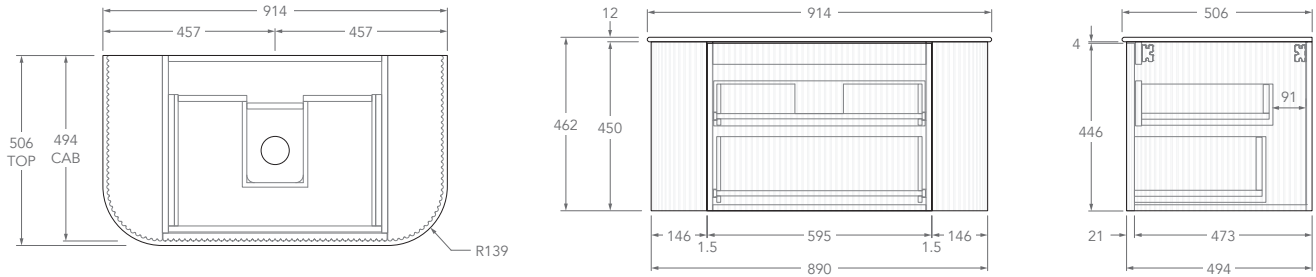

KADO

NEUE FLUTED ALL DRAWER - DOUBLE CURVED ENDS

900mm - 12mm Bullnose (Durasein Only)