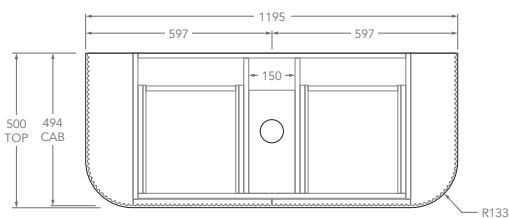

Tech Page Version 1

To see the complete KADO range go to
www.reece.com.au/bathrooms

KADO

NEUE FLUTED ALL DRAWER - DOUBLE CURVED ENDS

STANDARD SIZES	750mm	900mm	1200mm	1500mm	1800mm
Number of Drawers (Including internal drawer)	2	2	4	4	6
Basin Configurations	Centre	Centre	Centre/Offset	Centre/Offset/ Double	Centre/Offset/ Double
12mm Bullnose Benchtop (Durasein Only)					
Width (mm)	762	914	1207	1511	1805
Depth (mm)	506	506	506	506	506
Height (mm)	462	462	462	462	462
20mm Bullnose Benchtop (Cherry Pie & Caesarstone Mineral Only)					
Width (mm)	770	922	1215	1519	1813
Depth (mm)	510	510	510	510	510
Height (mm)	470	470	470	470	470
50mm Squared Benchtop (Durasein Only)					
Width (mm)	750	902	1195	1499	1793
Depth (mm)	500	500	500	500	500
Height (mm)	500	500	500	500	500
90mm Squared Benchtop (Durasein Only)					
Width (mm)	750	902	1195	1499	1793
Depth (mm)	500	500	500	500	500
Height (mm)	540	540	540	540	540
Ceramic Moulded Top					
	Centre	Centre	Centre	Double	N/A
Width (mm)	758	910	1204	1508	
Depth (mm)	505	505	505	505	
Height (mm)	465	465	465	465	

Centre

Offset

Left offset pictured, right offset same but mirrored

KADO

NEUE FLUTED ALL DRAWER - DOUBLE CURVED ENDS

1200mm - 50mm Squared (Durasein Only)

Centre

Offset

Left offset pictured, right offset same but mirrored

1200mm - 90mm Squared (Durasein Only)

Centre

Offset

Left offset pictured, right offset same but mirrored

1200mm - Ceramic

KADO

NEUE FLUTED ALL DRAWER - DOUBLE CURVED ENDS

Double

Offset

Left offset pictured, right offset same but mirrored

1800mm - 90mm Squared (Durasein Only)

Centre

Double

Offset

Left offset pictured, right offset same but mirrored