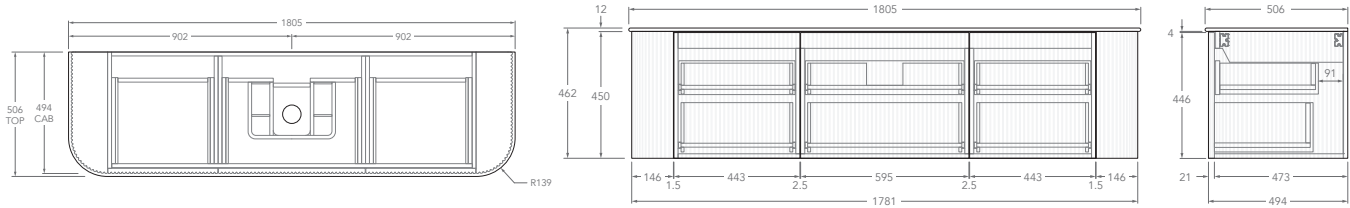

Left offset pictured, right offset same but mirrored

1500mm - 90mm Squared (Durasein Only)

Centre

Double

Offset

Left offset pictured, right offset same but mirrored

1500mm - Ceramic

KADO

NEUE FLUTED ALL DRAWER - DOUBLE CURVED ENDS

1800mm - 12mm Bullnose (Durasein Only)

Centre

Double

Offset

Left offset pictured, right offset same but mirrored

1800mm - 20mm Bullnose (Cherry Pie & Caesarstone Only)

Centre

Double

Offset

Left offset pictured, right offset same but mirrored

KADO

NEUE FLUTED ALL DRAWER - DOUBLE CURVED ENDS

1800mm - 50mm Squared (Durasein Only)

Centre

Double

Offset

Left offset pictured, right offset same but mirrored

1800mm - 90mm Squared (Durasein Only)

Centre

Double

Offset

Left offset pictured, right offset same but mirrored