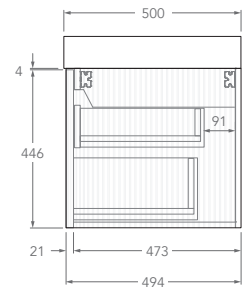

Tech Page Version 1

To see the complete KADO range go to
www.reece.com.au/bathrooms

KADO

NEUE FLUTED ALL DRAWER - DOUBLE CURVED ENDS

STANDARD SIZES	750mm	900mm	1200mm	1500mm	1800mm
Number of Drawers (Including internal drawer)	2	2	4	4	6
Basin Configurations	Centre	Centre	Centre/Offset	Centre/Offset/ Double	Centre/Offset/ Double
12mm Bullnose Benchtop (Durasein Only)					
Width (mm)	762	914	1207	1511	1805
Depth (mm)	506	506	506	506	506
Height (mm)	462	462	462	462	462
20mm Bullnose Benchtop (Cherry Pie & Caesarstone Mineral Only)					
Width (mm)	770	922	1215	1519	1813
Depth (mm)	510	510	510	510	510
Height (mm)	470	470	470	470	470
50mm Squared Benchtop (Durasein Only)					
Width (mm)	750	902	1195	1499	1793
Depth (mm)	500	500	500	500	500
Height (mm)	500	500	500	500	500
90mm Squared Benchtop (Durasein Only)					
Width (mm)	750	902	1195	1499	1793
Depth (mm)	500	500	500	500	500
Height (mm)	540	540	540	540	540
Ceramic Moulded Top					
	Centre	Centre	Centre	Double	N/A
Width (mm)	758	910	1204	1508	
Depth (mm)	505	505	505	505	
Height (mm)	465	465	465	465	

Left offset pictured, right offset same but mirrored

1200mm - 90mm Squared (Durasein Only)

Centre

Offset

Left offset pictured, right offset same but mirrored

1200mm - Ceramic

KADO

NEUE FLUTED ALL DRAWER - DOUBLE CURVED ENDS

1500mm - 12mm Bullnose (Durasein Only)

Centre

Double

Offset

Left offset pictured, right offset same but mirrored

1500mm - 20mm Bullnose (Cherry Pie & Caesarstone Only)

Centre

Double

Double

Offset

Left offset pictured, right offset same but mirrored

1800mm - 90mm Squared (Durasein Only)

Centre

Double

Offset

Left offset pictured, right offset same but mirrored