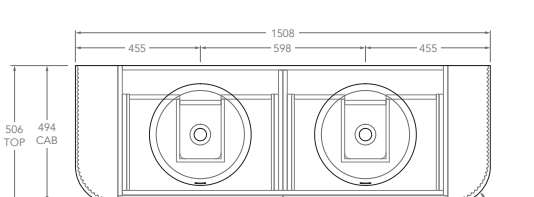

Tech Page Version 1

To see the complete KADO range go to
www.reece.com.au/bathrooms

KADO

NEUE FLUTED ALL DRAWER - DOUBLE CURVED ENDS

STANDARD SIZES	750mm	900mm	1200mm	1500mm	1800mm
Number of Drawers (Including internal drawer)	2	2	4	4	6
Basin Configurations	Centre	Centre	Centre/Offset	Centre/Offset/ Double	Centre/Offset/ Double
12mm Bullnose Benchtop (Durasein Only)					
Width (mm)	762	914	1207	1511	1805
Depth (mm)	506	506	506	506	506
Height (mm)	462	462	462	462	462
20mm Bullnose Benchtop (Cherry Pie & Caesarstone Mineral Only)					
Width (mm)	770	922	1215	1519	1813
Depth (mm)	510	510	510	510	510
Height (mm)	470	470	470	470	470
50mm Squared Benchtop (Durasein Only)					
Width (mm)	750	902	1195	1499	1793
Depth (mm)	500	500	500	500	500
Height (mm)	500	500	500	500	500
90mm Squared Benchtop (Durasein Only)					
Width (mm)	750	902	1195	1499	1793
Depth (mm)	500	500	500	500	500
Height (mm)	540	540	540	540	540
Ceramic Moulded Top					
	Centre	Centre	Centre	Double	N/A
Width (mm)	758	910	1204	1508	
Depth (mm)	505	505	505	505	
Height (mm)	465	465	465	465	

Left offset pictured, right offset same but mirrored

1500mm - 90mm Squared (Durasein Only)

Centre

Double

Offset

Left offset pictured, right offset same but mirrored

1500mm - Ceramic

KADO

NEUE FLUTED ALL DRAWER - DOUBLE CURVED ENDS

1800mm - 12mm Bullnose (Durasein Only)

Centre

Double

Offset

Left offset pictured, right offset same but mirrored

1800mm - 20mm Bullnose (Cherry Pie & Caesarstone Only)

Centre

Double

Offset

Left offset pictured, right offset same but mirrored

KADO

NEUE FLUTED ALL DRAWER - DOUBLE CURVED ENDS

1800mm - 50mm Squared (Durasein Only)

Centre