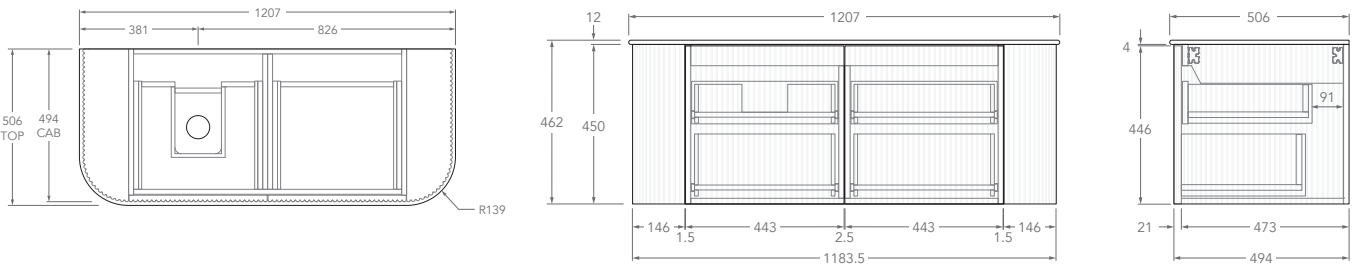

Offset

Left offset pictured, right offset same but mirrored