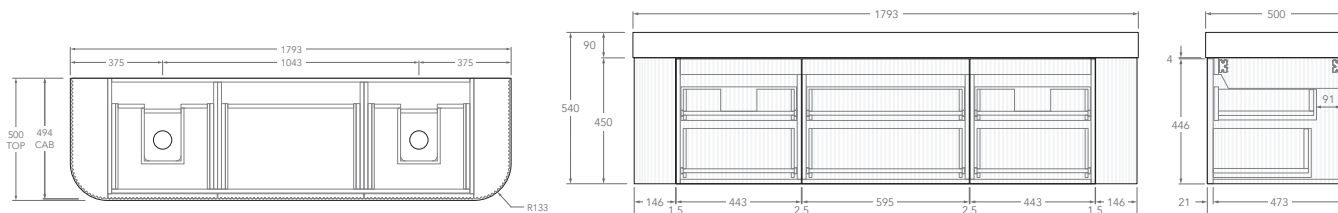

Tech Page Version 1

To see the complete KADO range go to
www.reece.com.au/bathrooms

KADO

NEUE FLUTED ALL DRAWER - DOUBLE CURVED ENDS

STANDARD SIZES	750mm	900mm	1200mm	1500mm	1800mm
Number of Drawers (Including internal drawer)	2	2	4	4	6
Basin Configurations	Centre	Centre	Centre/Offset	Centre/Offset/ Double	Centre/Offset/ Double
12mm Bullnose Benchtop (Durasein Only)					
Width (mm)	762	914	1207	1511	1805
Depth (mm)	506	506	506	506	506
Height (mm)	462	462	462	462	462
20mm Bullnose Benchtop (Cherry Pie & Caesarstone Mineral Only)					
Width (mm)	770	922	1215	1519	1813
Depth (mm)	510	510	510	510	510
Height (mm)	470	470	470	470	470
50mm Squared Benchtop (Durasein Only)					
Width (mm)	750	902	1195	1499	1793
Depth (mm)	500	500	500	500	500
Height (mm)	500	500	500	500	500
90mm Squared Benchtop (Durasein Only)					
Width (mm)	750	902	1195	1499	1793
Depth (mm)	500	500	500	500	500
Height (mm)	540	540	540	540	540
Ceramic Moulded Top					
	Centre	Centre	Centre	Double	N/A
Width (mm)	758	910	1204	1508	
Depth (mm)	505	505	505	505	
Height (mm)	465	465	465	465	

NEUE FLUTED ALL DRAWER - DOUBLE CURVED ENDS

1800mm - 12mm Bullnose (Durasein Only)

Centre

Double

Offset

Left offset pictured, right offset same but mirrored

1800mm - 20mm Bullnose (Cherry Pie & Caesarstone Only)

Centre

Double

Offset

Left offset pictured, right offset same but mirrored

KADO

NEUE FLUTED ALL DRAWER - DOUBLE CURVED ENDS

1800mm - 50mm Squared (Durasein Only)

Centre

Double

Offset

Left offset pictured, right offset same but mirrored

1800mm - 90mm Squared (Durasein Only)

Centre

Double

Offset

Left offset pictured, right offset same but mirrored