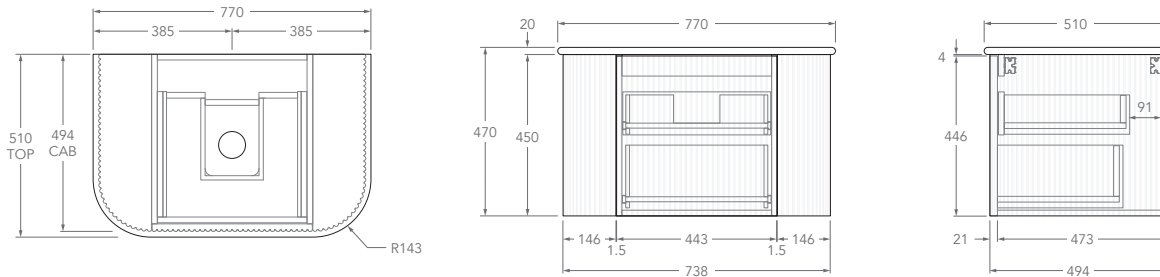

750mm - 20mm Bullnose (Cherry Pie & Caesarstone Only)