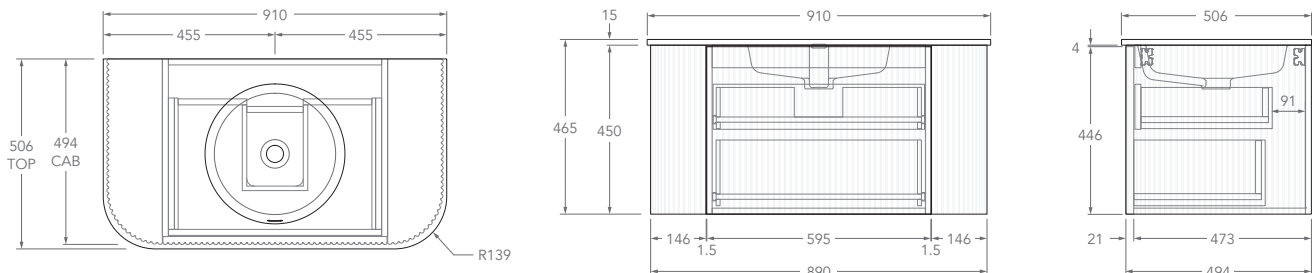

900mm - Ceramic