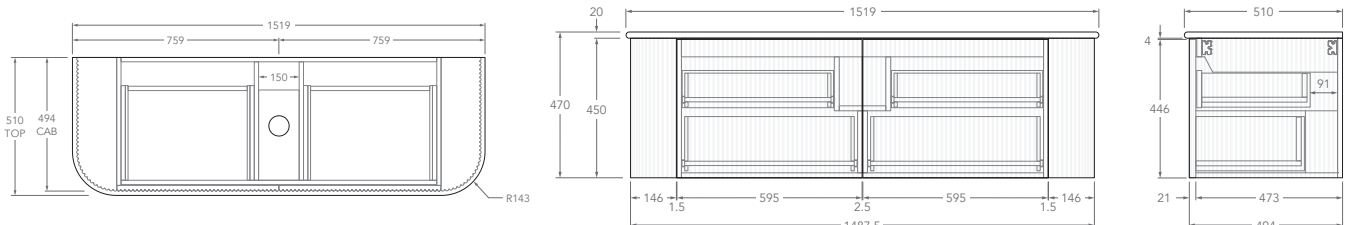

1500mm - 12mm Bullnose (Durasein Only)

Centre

Double

Offset

Left offset pictured, right offset same but mirrored

1500mm - 20mm Bullnose (Cherry Pie & Caesarstone Only)

Centre

Double

Offset

Left offset pictured, right offset same but mirrored

KADO

NEUE FLUTED ALL DRAWER - DOUBLE CURVED ENDS

1500mm - 50mm Squared (Durasein Only)

Centre

Double

Offset

Left offset pictured, right offset same but mirrored

1500mm - 90mm Squared (Durasein Only)

Centre

Double

Offset

Left offset pictured, right offset same but mirrored

1500mm - Ceramic

KADO

Double

Offset

Left offset pictured, right offset same but mirrored

1800mm - 90mm Squared (Durasein Only)

Centre

Double

Offset

Left offset pictured, right offset same but mirrored