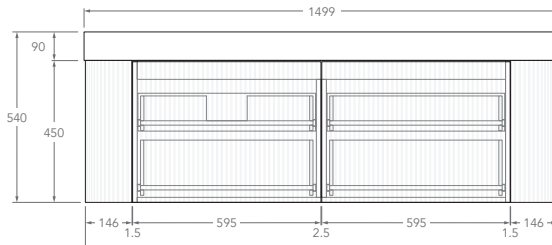

Tech Page Version 1

To see the complete KADO range go to
www.reece.com.au/bathrooms

KADO

NEUE FLUTED ALL DRAWER - DOUBLE CURVED ENDS

STANDARD SIZES	750mm	900mm	1200mm	1500mm	1800mm
Number of Drawers (Including internal drawer)	2	2	4	4	6
Basin Configurations	Centre	Centre	Centre/Offset	Centre/Offset/ Double	Centre/Offset/ Double
12mm Bullnose Benchtop (Durasein Only)					
Width (mm)	762	914	1207	1511	1805
Depth (mm)	506	506	506	506	506
Height (mm)	462	462	462	462	462
20mm Bullnose Benchtop (Cherry Pie & Caesarstone Mineral Only)					
Width (mm)	770	922	1215	1519	1813
Depth (mm)	510	510	510	510	510
Height (mm)	470	470	470	470	470
50mm Squared Benchtop (Durasein Only)					
Width (mm)	750	902	1195	1499	1793
Depth (mm)	500	500	500	500	500
Height (mm)	500	500	500	500	500
90mm Squared Benchtop (Durasein Only)					
Width (mm)	750	902	1195	1499	1793
Depth (mm)	500	500	500	500	500
Height (mm)	540	540	540	540	540
Ceramic Moulded Top					
	Centre	Centre	Centre	Double	N/A
Width (mm)	758	910	1204	1508	
Depth (mm)	505	505	505	505	
Height (mm)	465	465	465	465	

Left offset pictured, right offset same but mirrored

1500mm - 90mm Squared (Durasein Only)

Centre

Double

Offset

Left offset pictured, right offset same but mirrored

1500mm - Ceramic

KADO

NEUE FLUTED ALL DRAWER - DOUBLE CURVED ENDS

1800mm - 12mm Bullnose (Durasein Only)

Centre

Double

Offset

Left offset pictured, right offset same but mirrored

1800mm - 20mm Bullnose (Cherry Pie & Caesarstone Only)

Double

Offset

Left offset pictured, right offset same but mirrored

1800mm - 90mm Squared (Durasein Only)

Centre

Double

Offset

Left offset pictured, right offset same but mirrored