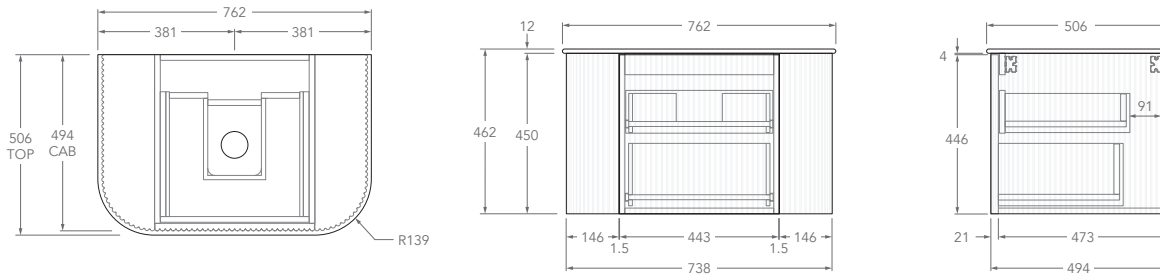

KADO

NEUE FLUTED ALL DRAWER - DOUBLE CURVED ENDS

750mm - 12mm Bullnose (Durasein Only)