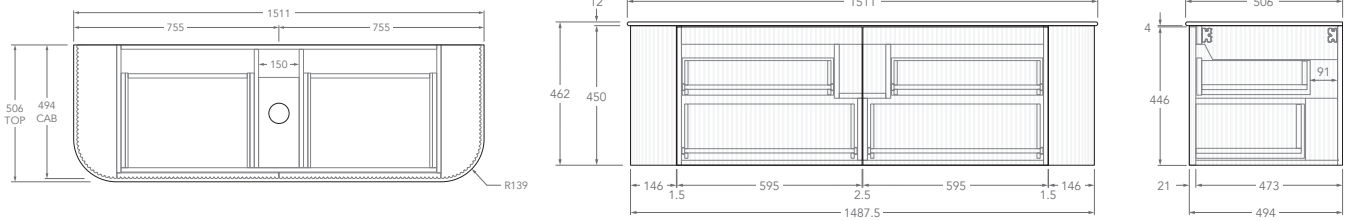

Tech Page Version 1

To see the complete KADO range go to
www.reece.com.au/bathrooms

KADO

NEUE FLUTED ALL DRAWER - DOUBLE CURVED ENDS

STANDARD SIZES	750mm	900mm	1200mm	1500mm	1800mm
Number of Drawers (Including internal drawer)	2	2	4	4	6
Basin Configurations	Centre	Centre	Centre/Offset	Centre/Offset/ Double	Centre/Offset/ Double
12mm Bullnose Benchtop (Durasein Only)					
Width (mm)	762	914	1207	1511	1805
Depth (mm)	506	506	506	506	506
Height (mm)	462	462	462	462	462
20mm Bullnose Benchtop (Cherry Pie & Caesarstone Mineral Only)					
Width (mm)	770	922	1215	1519	1813
Depth (mm)	510	510	510	510	510
Height (mm)	470	470	470	470	470
50mm Squared Benchtop (Durasein Only)					
Width (mm)	750	902	1195	1499	1793
Depth (mm)	500	500	500	500	500
Height (mm)	500	500	500	500	500
90mm Squared Benchtop (Durasein Only)					
Width (mm)	750	902	1195	1499	1793
Depth (mm)	500	500	500	500	500
Height (mm)	540	540	540	540	540
Ceramic Moulded Top					
	Centre	Centre	Centre	Double	N/A
Width (mm)	758	910	1204	1508	
Depth (mm)	505	505	505	505	
Height (mm)	465	465	465	465	

Left offset pictured, right offset same but mirrored

1200mm - 90mm Squared (Durasein Only)

Centre

Offset

Left offset pictured, right offset same but mirrored

1200mm - Ceramic

KADO

NEUE FLUTED ALL DRAWER - DOUBLE CURVED ENDS

1500mm - 12mm Bullnose (Durasein Only)

Centre

Double

Offset

Left offset pictured, right offset same but mirrored

1500mm - 20mm Bullnose (Cherry Pie & Caesarstone Only)

Centre

Double

Double

Offset

Left offset pictured, right offset same but mirrored

1800mm - 90mm Squared (Durasein Only)

Centre

Double

Offset

Left offset pictured, right offset same but mirrored