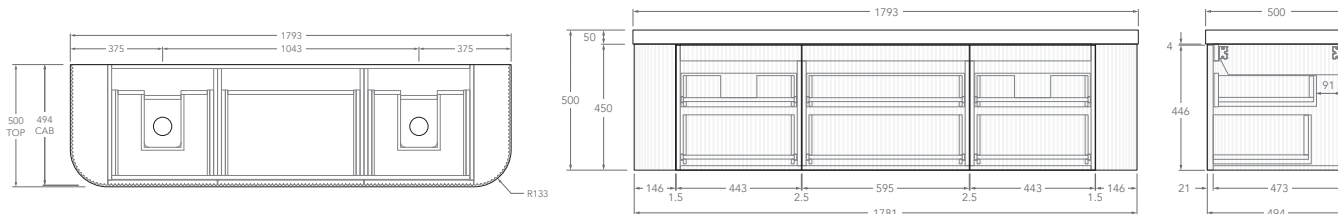

Tech Page Version 1

To see the complete KADO range go to
www.reece.com.au/bathrooms

KADO

NEUE FLUTED ALL DRAWER - DOUBLE CURVED ENDS

STANDARD SIZES	750mm	900mm	1200mm	1500mm	1800mm
Number of Drawers (Including internal drawer)	2	2	4	4	6
Basin Configurations	Centre	Centre	Centre/Offset	Centre/Offset/ Double	Centre/Offset/ Double
12mm Bullnose Benchtop (Durasein Only)					
Width (mm)	762	914	1207	1511	1805
Depth (mm)	506	506	506	506	506
Height (mm)	462	462	462	462	462
20mm Bullnose Benchtop (Cherry Pie & Caesarstone Mineral Only)					
Width (mm)	770	922	1215	1519	1813
Depth (mm)	510	510	510	510	510
Height (mm)	470	470	470	470	470
50mm Squared Benchtop (Durasein Only)					
Width (mm)	750	902	1195	1499	1793
Depth (mm)	500	500	500	500	500
Height (mm)	500	500	500	500	500
90mm Squared Benchtop (Durasein Only)					
Width (mm)	750	902	1195	1499	1793
Depth (mm)	500	500	500	500	500
Height (mm)	540	540	540	540	540
Ceramic Moulded Top					
	Centre	Centre	Centre	Double	N/A
Width (mm)	758	910	1204	1508	
Depth (mm)	505	505	505	505	
Height (mm)	465	465	465	465	

NEUE FLUTED ALL DRAWER - DOUBLE CURVED ENDS

1800mm - 12mm Bullnose (Durasein Only)

Centre

Double

Offset

Left offset pictured, right offset same but mirrored

1800mm - 20mm Bullnose (Cherry Pie & Caesarstone Only)

Centre

Double

Offset

Left offset pictured, right offset same but mirrored

KADO

NEUE FLUTED ALL DRAWER - DOUBLE CURVED ENDS

1800mm - 50mm Squared (Durasein Only)

Centre

Double

Offset

Left offset pictured, right offset same but mirrored

1800mm - 90mm Squared (Durasein Only)

Centre

Double

Offset

Left offset pictured, right offset same but mirrored