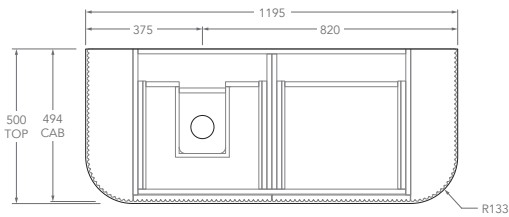

Tech Page Version 1

To see the complete KADO range go to
www.reece.com.au/bathrooms

KADO

NEUE FLUTED ALL DRAWER - DOUBLE CURVED ENDS

STANDARD SIZES	750mm	900mm	1200mm	1500mm	1800mm
Number of Drawers (Including internal drawer)	2	2	4	4	6
Basin Configurations	Centre	Centre	Centre/Offset	Centre/Offset/ Double	Centre/Offset/ Double
12mm Bullnose Benchtop (Durasein Only)					
Width (mm)	762	914	1207	1511	1805
Depth (mm)	506	506	506	506	506
Height (mm)	462	462	462	462	462
20mm Bullnose Benchtop (Cherry Pie & Caesarstone Mineral Only)					
Width (mm)	770	922	1215	1519	1813
Depth (mm)	510	510	510	510	510
Height (mm)	470	470	470	470	470
50mm Squared Benchtop (Durasein Only)					
Width (mm)	750	902	1195	1499	1793
Depth (mm)	500	500	500	500	500
Height (mm)	500	500	500	500	500
90mm Squared Benchtop (Durasein Only)					
Width (mm)	750	902	1195	1499	1793
Depth (mm)	500	500	500	500	500
Height (mm)	540	540	540	540	540
Ceramic Moulded Top					
	Centre	Centre	Centre	Double	N/A
Width (mm)	758	910	1204	1508	
Depth (mm)	505	505	505	505	
Height (mm)	465	465	465	465	

Centre

Offset

Left offset pictured, right offset same but mirrored

KADO

NEUE FLUTED ALL DRAWER - DOUBLE CURVED ENDS

1200mm - 50mm Squared (Durasein Only)

Centre

Offset

Left offset pictured, right offset same but mirrored

1200mm - 90mm Squared (Durasein Only)

Centre

Offset

Left offset pictured, right offset same but mirrored

1200mm - Ceramic

KADO

NEUE FLUTED ALL DRAWER - DOUBLE CURVED ENDS

1500mm - 12mm Bullnose (Durasein Only)

Centre

Double

Offset

Left offset pictured, right offset same but mirrored

1500mm - 20mm Bullnose (Cherry Pie & Caesarstone Only)

Centre

Double