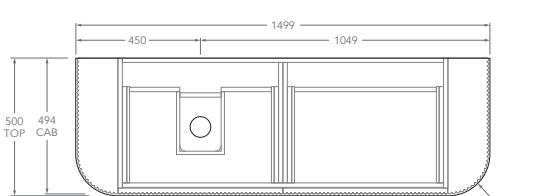

Tech Page Version 1

To see the complete KADO range go to
www.reece.com.au/bathrooms

KADO

NEUE FLUTED ALL DRAWER - DOUBLE CURVED ENDS

STANDARD SIZES	750mm	900mm	1200mm	1500mm	1800mm
Number of Drawers (Including internal drawer)	2	2	4	4	6
Basin Configurations	Centre	Centre	Centre/Offset	Centre/Offset/ Double	Centre/Offset/ Double
12mm Bullnose Benchtop (Durasein Only)					
Width (mm)	762	914	1207	1511	1805
Depth (mm)	506	506	506	506	506
Height (mm)	462	462	462	462	462
20mm Bullnose Benchtop (Cherry Pie & Caesarstone Mineral Only)					
Width (mm)	770	922	1215	1519	1813
Depth (mm)	510	510	510	510	510
Height (mm)	470	470	470	470	470
50mm Squared Benchtop (Durasein Only)					
Width (mm)	750	902	1195	1499	1793
Depth (mm)	500	500	500	500	500
Height (mm)	500	500	500	500	500
90mm Squared Benchtop (Durasein Only)					
Width (mm)	750	902	1195	1499	1793
Depth (mm)	500	500	500	500	500
Height (mm)	540	540	540	540	540
Ceramic Moulded Top					
	Centre	Centre	Centre	Double	N/A
Width (mm)	758	910	1204	1508	
Depth (mm)	505	505	505	505	
Height (mm)	465	465	465	465	

Left offset pictured, right offset same but mirrored

1500mm - 90mm Squared (Durasein Only)

Centre

Double

Offset

Left offset pictured, right offset same but mirrored

1500mm - Ceramic

KADO

NEUE FLUTED ALL DRAWER - DOUBLE CURVED ENDS

1800mm - 12mm Bullnose (Durasein Only)

Centre

Double

Offset

Left offset pictured, right offset same but mirrored

1800mm - 20mm Bullnose (Cherry Pie & Caesarstone Only)