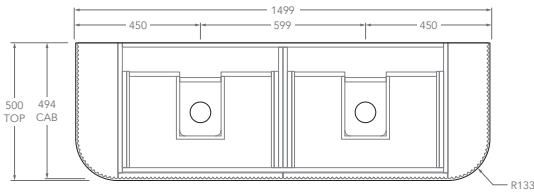

Tech Page Version 1

To see the complete KADO range go to
www.reece.com.au/bathrooms

KADO

NEUE FLUTED ALL DRAWER - DOUBLE CURVED ENDS

STANDARD SIZES	750mm	900mm	1200mm	1500mm	1800mm
Number of Drawers (Including internal drawer)	2	2	4	4	6
Basin Configurations	Centre	Centre	Centre/Offset	Centre/Offset/ Double	Centre/Offset/ Double
12mm Bullnose Benchtop (Durasein Only)					
Width (mm)	762	914	1207	1511	1805
Depth (mm)	506	506	506	506	506
Height (mm)	462	462	462	462	462
20mm Bullnose Benchtop (Cherry Pie & Caesarstone Mineral Only)					
Width (mm)	770	922	1215	1519	1813
Depth (mm)	510	510	510	510	510
Height (mm)	470	470	470	470	470
50mm Squared Benchtop (Durasein Only)					
Width (mm)	750	902	1195	1499	1793
Depth (mm)	500	500	500	500	500
Height (mm)	500	500	500	500	500
90mm Squared Benchtop (Durasein Only)					
Width (mm)	750	902	1195	1499	1793
Depth (mm)	500	500	500	500	500
Height (mm)	540	540	540	540	540
Ceramic Moulded Top					
	Centre	Centre	Centre	Double	N/A
Width (mm)	758	910	1204	1508	
Depth (mm)	505	505	505	505	
Height (mm)	465	465	465	465	

1500mm - 12mm Bullnose (Durasein Only)

Centre

Double

Offset

Left offset pictured, right offset same but mirrored

1500mm - 20mm Bullnose (Cherry Pie & Caesarstone Only)

Centre

Double

Offset

Left offset pictured, right offset same but mirrored

KADO

NEUE FLUTED ALL DRAWER - DOUBLE CURVED ENDS

1500mm - 50mm Squared (Durasein Only)

Centre

Double

Offset

Left offset pictured, right offset same but mirrored

1500mm - 90mm Squared (Durasein Only)

Centre

Double

Offset

Left offset pictured, right offset same but mirrored

1500mm - Ceramic

KADO