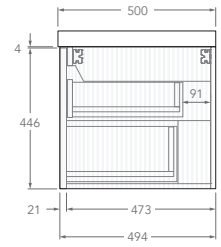

Tech Page Version 1

To see the complete KADO range go to
www.reece.com.au/bathrooms

KADO

NEUE FLUTED ALL DRAWER - DOUBLE CURVED ENDS

STANDARD SIZES	750mm	900mm	1200mm	1500mm	1800mm
Number of Drawers (Including internal drawer)	2	2	4	4	6
Basin Configurations	Centre	Centre	Centre/Offset	Centre/Offset/ Double	Centre/Offset/ Double
12mm Bullnose Benchtop (Durasein Only)					
Width (mm)	762	914	1207	1511	1805
Depth (mm)	506	506	506	506	506
Height (mm)	462	462	462	462	462
20mm Bullnose Benchtop (Cherry Pie & Caesarstone Mineral Only)					
Width (mm)	770	922	1215	1519	1813
Depth (mm)	510	510	510	510	510
Height (mm)	470	470	470	470	470
50mm Squared Benchtop (Durasein Only)					
Width (mm)	750	902	1195	1499	1793
Depth (mm)	500	500	500	500	500
Height (mm)	500	500	500	500	500
90mm Squared Benchtop (Durasein Only)					
Width (mm)	750	902	1195	1499	1793
Depth (mm)	500	500	500	500	500
Height (mm)	540	540	540	540	540
Ceramic Moulded Top					
	Centre	Centre	Centre	Double	N/A
Width (mm)	758	910	1204	1508	
Depth (mm)	505	505	505	505	
Height (mm)	465	465	465	465	

1500mm - 12mm Bullnose (Durasein Only)

Centre

Double

Offset

Left offset pictured, right offset same but mirrored

1500mm - 20mm Bullnose (Cherry Pie & Caesarstone Only)

Centre

Double

Offset

Left offset pictured, right offset same but mirrored

KADO

NEUE FLUTED ALL DRAWER - DOUBLE CURVED ENDS

1500mm - 50mm Squared (Durasein Only)

Centre

Double

Offset

Left offset pictured, right offset same but mirrored

1500mm - 90mm Squared (Durasein Only)

Centre

Double

Offset

Left offset pictured, right offset same but mirrored

1500mm - Ceramic

KADO