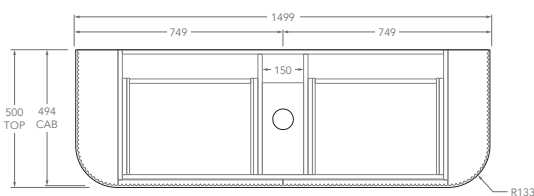

Tech Page Version 1

To see the complete KADO range go to
www.reece.com.au/bathrooms

KADO

NEUE FLUTED ALL DRAWER - DOUBLE CURVED ENDS

STANDARD SIZES	750mm	900mm	1200mm	1500mm	1800mm
Number of Drawers (Including internal drawer)	2	2	4	4	6
Basin Configurations	Centre	Centre	Centre/Offset	Centre/Offset/ Double	Centre/Offset/ Double
12mm Bullnose Benchtop (Durasein Only)					
Width (mm)	762	914	1207	1511	1805
Depth (mm)	506	506	506	506	506
Height (mm)	462	462	462	462	462
20mm Bullnose Benchtop (Cherry Pie & Caesarstone Mineral Only)					
Width (mm)	770	922	1215	1519	1813
Depth (mm)	510	510	510	510	510
Height (mm)	470	470	470	470	470
50mm Squared Benchtop (Durasein Only)					
Width (mm)	750	902	1195	1499	1793
Depth (mm)	500	500	500	500	500
Height (mm)	500	500	500	500	500
90mm Squared Benchtop (Durasein Only)					
Width (mm)	750	902	1195	1499	1793
Depth (mm)	500	500	500	500	500
Height (mm)	540	540	540	540	540
Ceramic Moulded Top					
	Centre	Centre	Centre	Double	N/A
Width (mm)	758	910	1204	1508	
Depth (mm)	505	505	505	505	
Height (mm)	465	465	465	465	

1500mm - 12mm Bullnose (Durasein Only)

Centre

Double

Offset

Left offset pictured, right offset same but mirrored

1500mm - 20mm Bullnose (Cherry Pie & Caesarstone Only)

Centre

Double

Offset

Left offset pictured, right offset same but mirrored

KADO

NEUE FLUTED ALL DRAWER - DOUBLE CURVED ENDS

1500mm - 50mm Squared (Durasein Only)

Centre

Double

Offset

Left offset pictured, right offset same but mirrored

1500mm - 90mm Squared (Durasein Only)

Centre

Double

Offset

Left offset pictured, right offset same but mirrored

1500mm - Ceramic

KADO