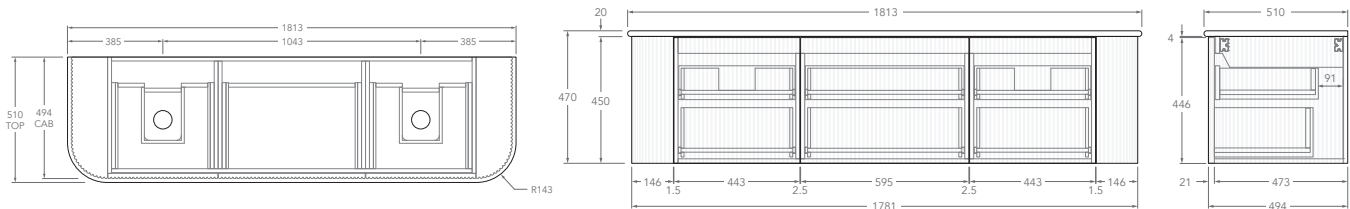

Left offset pictured, right offset same but mirrored

1500mm - 90mm Squared (Durasein Only)

Centre

Double

Offset

Left offset pictured, right offset same but mirrored

1500mm - Ceramic

KADO

NEUE FLUTED ALL DRAWER - DOUBLE CURVED ENDS

1800mm - 12mm Bullnose (Durasein Only)

Centre

Double

Offset

Left offset pictured, right offset same but mirrored

1800mm - 20mm Bullnose (Cherry Pie & Caesarstone Only)

Centre

Double

Offset

Left offset pictured, right offset same but mirrored

KADO

NEUE FLUTED ALL DRAWER - DOUBLE CURVED ENDS

1800mm - 50mm Squared (Durasein Only)

Centre

Double

Offset

Left offset pictured, right offset same but mirrored

1800mm - 90mm Squared (Durasein Only)

Centre

Double

Offset

Left offset pictured, right offset same but mirrored