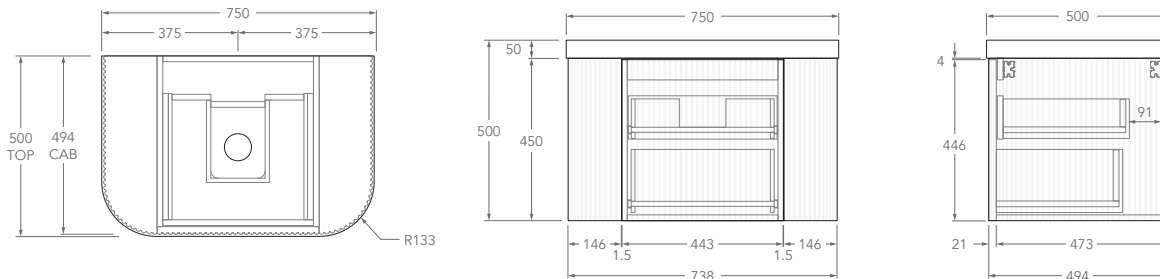

750mm - 50mm Squared (Durasein Only)