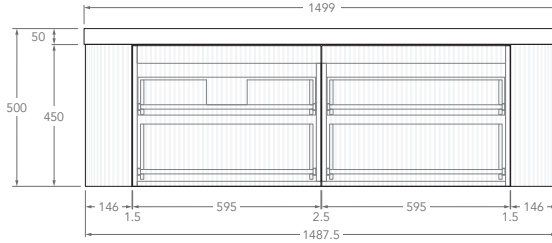

Tech Page Version 1

To see the complete KADO range go to
www.reece.com.au/bathrooms

KADO

NEUE FLUTED ALL DRAWER - DOUBLE CURVED ENDS

STANDARD SIZES	750mm	900mm	1200mm	1500mm	1800mm
Number of Drawers (Including internal drawer)	2	2	4	4	6
Basin Configurations	Centre	Centre	Centre/Offset	Centre/Offset/ Double	Centre/Offset/ Double
12mm Bullnose Benchtop (Durasein Only)					
Width (mm)	762	914	1207	1511	1805
Depth (mm)	506	506	506	506	506
Height (mm)	462	462	462	462	462
20mm Bullnose Benchtop (Cherry Pie & Caesarstone Mineral Only)					
Width (mm)	770	922	1215	1519	1813
Depth (mm)	510	510	510	510	510
Height (mm)	470	470	470	470	470
50mm Squared Benchtop (Durasein Only)					
Width (mm)	750	902	1195	1499	1793
Depth (mm)	500	500	500	500	500
Height (mm)	500	500	500	500	500
90mm Squared Benchtop (Durasein Only)					
Width (mm)	750	902	1195	1499	1793
Depth (mm)	500	500	500	500	500
Height (mm)	540	540	540	540	540
Ceramic Moulded Top					
	Centre	Centre	Centre	Double	N/A
Width (mm)	758	910	1204	1508	
Depth (mm)	505	505	505	505	
Height (mm)	465	465	465	465	

Offset

Left offset pictured, right offset same but mirrored

KADO

NEUE FLUTED ALL DRAWER - DOUBLE CURVED ENDS

1500mm - 50mm Squared (Durasein Only)

Centre

Double

Offset

Left offset pictured, right offset same but mirrored

1500mm - 90mm Squared (Durasein Only)

Centre

Double

Offset

Left offset pictured, right offset same but mirrored

1500mm - Ceramic

KADO

Double

Offset

Left offset pictured, right offset same but mirrored

1800mm - 90mm Squared (Durasein Only)

Centre

Double

Offset

Left offset pictured, right offset same but mirrored