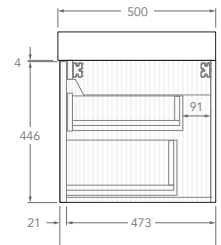

Tech Page Version 1

To see the complete KADO range go to
www.reece.com.au/bathrooms

KADO

NEUE FLUTED ALL DRAWER - DOUBLE CURVED ENDS

STANDARD SIZES	750mm	900mm	1200mm	1500mm	1800mm
Number of Drawers (Including internal drawer)	2	2	4	4	6
Basin Configurations	Centre	Centre	Centre/Offset	Centre/Offset/ Double	Centre/Offset/ Double
12mm Bullnose Benchtop (Durasein Only)					
Width (mm)	762	914	1207	1511	1805
Depth (mm)	506	506	506	506	506
Height (mm)	462	462	462	462	462
20mm Bullnose Benchtop (Cherry Pie & Caesarstone Mineral Only)					
Width (mm)	770	922	1215	1519	1813
Depth (mm)	510	510	510	510	510
Height (mm)	470	470	470	470	470
50mm Squared Benchtop (Durasein Only)					
Width (mm)	750	902	1195	1499	1793
Depth (mm)	500	500	500	500	500
Height (mm)	500	500	500	500	500
90mm Squared Benchtop (Durasein Only)					
Width (mm)	750	902	1195	1499	1793
Depth (mm)	500	500	500	500	500
Height (mm)	540	540	540	540	540
Ceramic Moulded Top					
	Centre	Centre	Centre	Double	N/A
Width (mm)	758	910	1204	1508	
Depth (mm)	505	505	505	505	
Height (mm)	465	465	465	465	

Left offset pictured, right offset same but mirrored

1500mm - 90mm Squared (Durasein Only)

Centre

Double

Offset

Left offset pictured, right offset same but mirrored

1500mm - Ceramic

KADO

NEUE FLUTED ALL DRAWER - DOUBLE CURVED ENDS

1800mm - 12mm Bullnose (Durasein Only)

Centre

Double

Offset

Left offset pictured, right offset same but mirrored

1800mm - 20mm Bullnose (Cherry Pie & Caesarstone Only)

Double

Offset

Left offset pictured, right offset same but mirrored

1800mm - 90mm Squared (Durasein Only)

Centre

Double

Offset

Left offset pictured, right offset same but mirrored