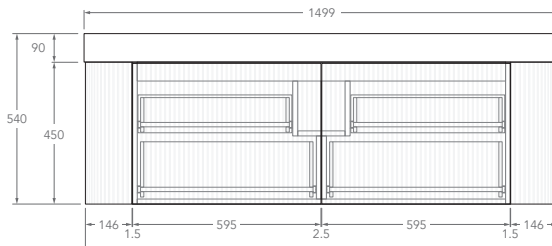

Tech Page Version 1

To see the complete KADO range go to
www.reece.com.au/bathrooms

KADO

NEUE FLUTED ALL DRAWER - DOUBLE CURVED ENDS

STANDARD SIZES	750mm	900mm	1200mm	1500mm	1800mm
Number of Drawers (Including internal drawer)	2	2	4	4	6
Basin Configurations	Centre	Centre	Centre/Offset	Centre/Offset/ Double	Centre/Offset/ Double
12mm Bullnose Benchtop (Durasein Only)					
Width (mm)	762	914	1207	1511	1805
Depth (mm)	506	506	506	506	506
Height (mm)	462	462	462	462	462
20mm Bullnose Benchtop (Cherry Pie & Caesarstone Mineral Only)					
Width (mm)	770	922	1215	1519	1813
Depth (mm)	510	510	510	510	510
Height (mm)	470	470	470	470	470
50mm Squared Benchtop (Durasein Only)					
Width (mm)	750	902	1195	1499	1793
Depth (mm)	500	500	500	500	500
Height (mm)	500	500	500	500	500
90mm Squared Benchtop (Durasein Only)					
Width (mm)	750	902	1195	1499	1793
Depth (mm)	500	500	500	500	500
Height (mm)	540	540	540	540	540
Ceramic Moulded Top					
	Centre	Centre	Centre	Double	N/A
Width (mm)	758	910	1204	1508	
Depth (mm)	505	505	505	505	
Height (mm)	465	465	465	465	

Offset

Left offset pictured, right offset same but mirrored

KADO

NEUE FLUTED ALL DRAWER - DOUBLE CURVED ENDS

1500mm - 50mm Squared (Durasein Only)

Centre

Double

Offset

Left offset pictured, right offset same but mirrored

1500mm - 90mm Squared (Durasein Only)

Centre

Double

Offset

Left offset pictured, right offset same but mirrored

1500mm - Ceramic

KADO