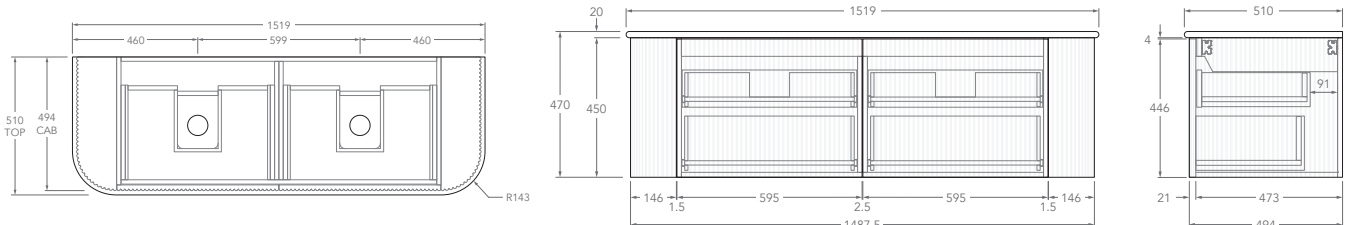

1500mm - 12mm Bullnose (Durasein Only)

Centre

Double

Offset

Left offset pictured, right offset same but mirrored

1500mm - 20mm Bullnose (Cherry Pie & Caesarstone Only)

Centre

Double

Offset

Left offset pictured, right offset same but mirrored

KADO

NEUE FLUTED ALL DRAWER - DOUBLE CURVED ENDS

1500mm - 50mm Squared (Durasein Only)

Centre

Double

Offset

Left offset pictured, right offset same but mirrored

1500mm - 90mm Squared (Durasein Only)

Centre

Double

Offset

Left offset pictured, right offset same but mirrored

1500mm - Ceramic

KADO

Double

Offset

Left offset pictured, right offset same but mirrored

1800mm - 90mm Squared (Durasein Only)

Centre

Double

Offset

Left offset pictured, right offset same but mirrored