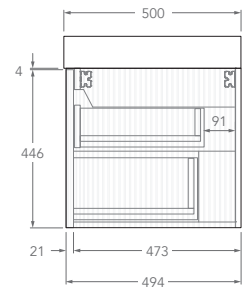

Tech Page Version 1

To see the complete KADO range go to
www.reece.com.au/bathrooms

KADO

NEUE FLUTED ALL DRAWER - DOUBLE CURVED ENDS

STANDARD SIZES	750mm	900mm	1200mm	1500mm	1800mm
Number of Drawers (Including internal drawer)	2	2	4	4	6
Basin Configurations	Centre	Centre	Centre/Offset	Centre/Offset/ Double	Centre/Offset/ Double
12mm Bullnose Benchtop (Durasein Only)					
Width (mm)	762	914	1207	1511	1805
Depth (mm)	506	506	506	506	506
Height (mm)	462	462	462	462	462
20mm Bullnose Benchtop (Cherry Pie & Caesarstone Mineral Only)					
Width (mm)	770	922	1215	1519	1813
Depth (mm)	510	510	510	510	510
Height (mm)	470	470	470	470	470
50mm Squared Benchtop (Durasein Only)					
Width (mm)	750	902	1195	1499	1793
Depth (mm)	500	500	500	500	500
Height (mm)	500	500	500	500	500
90mm Squared Benchtop (Durasein Only)					
Width (mm)	750	902	1195	1499	1793
Depth (mm)	500	500	500	500	500
Height (mm)	540	540	540	540	540
Ceramic Moulded Top					
	Centre	Centre	Centre	Double	N/A
Width (mm)	758	910	1204	1508	
Depth (mm)	505	505	505	505	
Height (mm)	465	465	465	465	

Centre

Offset

Left offset pictured, right offset same but mirrored

KADO

NEUE FLUTED ALL DRAWER - DOUBLE CURVED ENDS

1200mm - 50mm Squared (Durasein Only)

Centre

Offset

Left offset pictured, right offset same but mirrored

1200mm - 90mm Squared (Durasein Only)

Centre

Offset

Left offset pictured, right offset same but mirrored

1200mm - Ceramic

KADO

NEUE FLUTED ALL DRAWER - DOUBLE CURVED ENDS

Double

Offset

Left offset pictured, right offset same but mirrored

1800mm - 90mm Squared (Durasein Only)

Centre

Double

Offset

Left offset pictured, right offset same but mirrored