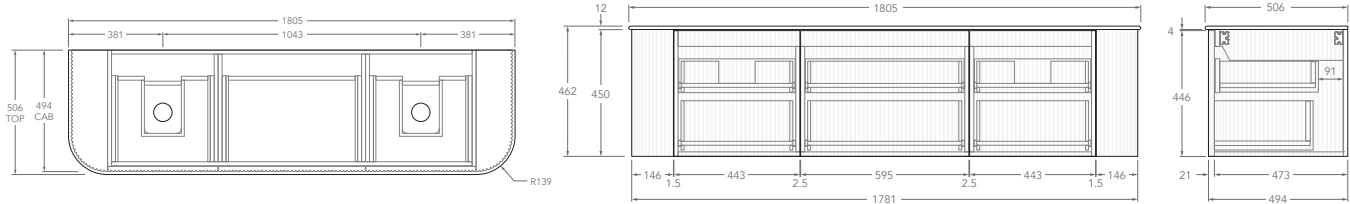

Left offset pictured, right offset same but mirrored

1500mm - 90mm Squared (Durasein Only)

Centre

Double

Offset

Left offset pictured, right offset same but mirrored

1500mm - Ceramic

KADO

NEUE FLUTED ALL DRAWER - DOUBLE CURVED ENDS

1800mm - 12mm Bullnose (Durasein Only)

Centre

Double

Offset

Left offset pictured, right offset same but mirrored

1800mm - 20mm Bullnose (Cherry Pie & Caesarstone Only)

Centre

Double

Offset

Left offset pictured, right offset same but mirrored

KADO

NEUE FLUTED ALL DRAWER - DOUBLE CURVED ENDS

1800mm - 50mm Squared (Durasein Only)

Centre

Double

Offset

Left offset pictured, right offset same but mirrored

1800mm - 90mm Squared (Durasein Only)

Centre

Double

Offset

Left offset pictured, right offset same but mirrored