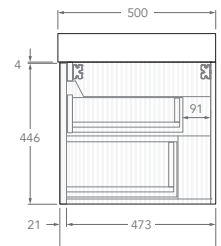

Tech Page Version 1

To see the complete KADO range go to
www.reece.com.au/bathrooms

KADO

NEUE FLUTED ALL DRAWER - DOUBLE CURVED ENDS

STANDARD SIZES	750mm	900mm	1200mm	1500mm	1800mm
Number of Drawers (Including internal drawer)	2	2	4	4	6
Basin Configurations	Centre	Centre	Centre/Offset	Centre/Offset/ Double	Centre/Offset/ Double
12mm Bullnose Benchtop (Durasein Only)					
Width (mm)	762	914	1207	1511	1805
Depth (mm)	506	506	506	506	506
Height (mm)	462	462	462	462	462
20mm Bullnose Benchtop (Cherry Pie & Caesarstone Mineral Only)					
Width (mm)	770	922	1215	1519	1813
Depth (mm)	510	510	510	510	510
Height (mm)	470	470	470	470	470
50mm Squared Benchtop (Durasein Only)					
Width (mm)	750	902	1195	1499	1793
Depth (mm)	500	500	500	500	500
Height (mm)	500	500	500	500	500
90mm Squared Benchtop (Durasein Only)					
Width (mm)	750	902	1195	1499	1793
Depth (mm)	500	500	500	500	500
Height (mm)	540	540	540	540	540
Ceramic Moulded Top					
	Centre	Centre	Centre	Double	N/A
Width (mm)	758	910	1204	1508	
Depth (mm)	505	505	505	505	
Height (mm)	465	465	465	465	

1500mm - 12mm Bullnose (Durasein Only)

Centre

Double

Offset

Left offset pictured, right offset same but mirrored

1500mm - 20mm Bullnose (Cherry Pie & Caesarstone Only)

Centre

Double

Offset

Left offset pictured, right offset same but mirrored

KADO

NEUE FLUTED ALL DRAWER - DOUBLE CURVED ENDS

1500mm - 50mm Squared (Durasein Only)

Centre

Double

Offset

Left offset pictured, right offset same but mirrored

1500mm - 90mm Squared (Durasein Only)

Centre

Double

Offset

Left offset pictured, right offset same but mirrored

1500mm - Ceramic

KADO