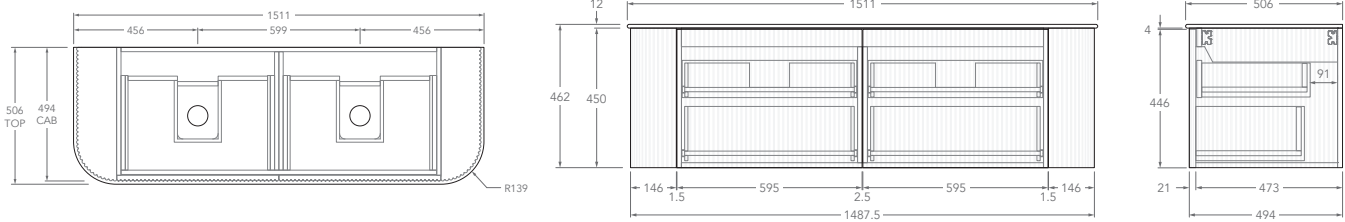

Tech Page Version 1

To see the complete KADO range go to
www.reece.com.au/bathrooms

KADO

NEUE FLUTED ALL DRAWER - DOUBLE CURVED ENDS

STANDARD SIZES	750mm	900mm	1200mm	1500mm	1800mm
Number of Drawers (Including internal drawer)	2	2	4	4	6
Basin Configurations	Centre	Centre	Centre/Offset	Centre/Offset/ Double	Centre/Offset/ Double
12mm Bullnose Benchtop (Durasein Only)					
Width (mm)	762	914	1207	1511	1805
Depth (mm)	506	506	506	506	506
Height (mm)	462	462	462	462	462
20mm Bullnose Benchtop (Cherry Pie & Caesarstone Mineral Only)					
Width (mm)	770	922	1215	1519	1813
Depth (mm)	510	510	510	510	510
Height (mm)	470	470	470	470	470
50mm Squared Benchtop (Durasein Only)					
Width (mm)	750	902	1195	1499	1793
Depth (mm)	500	500	500	500	500
Height (mm)	500	500	500	500	500
90mm Squared Benchtop (Durasein Only)					
Width (mm)	750	902	1195	1499	1793
Depth (mm)	500	500	500	500	500
Height (mm)	540	540	540	540	540
Ceramic Moulded Top					
	Centre	Centre	Centre	Double	N/A
Width (mm)	758	910	1204	1508	
Depth (mm)	505	505	505	505	
Height (mm)	465	465	465	465	

Left offset pictured, right offset same but mirrored

1200mm - 90mm Squared (Durasein Only)

Centre

Offset

Left offset pictured, right offset same but mirrored

1200mm - Ceramic

KADO

NEUE FLUTED ALL DRAWER - DOUBLE CURVED ENDS

1500mm - 12mm Bullnose (Durasein Only)

Centre

Double

Offset

Left offset pictured, right offset same but mirrored

1500mm - 20mm Bullnose (Cherry Pie & Caesarstone Only)

Centre

Double

Double

Offset

Left offset pictured, right offset same but mirrored

1800mm - 90mm Squared (Durasein Only)

Centre

Double

Offset

Left offset pictured, right offset same but mirrored