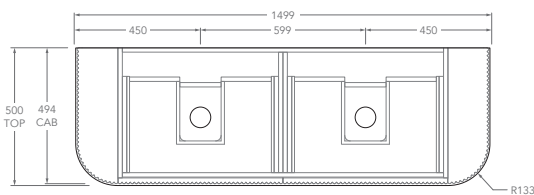

Tech Page Version 1

To see the complete KADO range go to
www.reece.com.au/bathrooms

KADO

NEUE FLUTED ALL DRAWER - DOUBLE CURVED ENDS

STANDARD SIZES	750mm	900mm	1200mm	1500mm	1800mm
Number of Drawers (Including internal drawer)	2	2	4	4	6
Basin Configurations	Centre	Centre	Centre/Offset	Centre/Offset/ Double	Centre/Offset/ Double
12mm Bullnose Benchtop (Durasein Only)					
Width (mm)	762	914	1207	1511	1805
Depth (mm)	506	506	506	506	506
Height (mm)	462	462	462	462	462
20mm Bullnose Benchtop (Cherry Pie & Caesarstone Mineral Only)					
Width (mm)	770	922	1215	1519	1813
Depth (mm)	510	510	510	510	510
Height (mm)	470	470	470	470	470
50mm Squared Benchtop (Durasein Only)					
Width (mm)	750	902	1195	1499	1793
Depth (mm)	500	500	500	500	500
Height (mm)	500	500	500	500	500
90mm Squared Benchtop (Durasein Only)					
Width (mm)	750	902	1195	1499	1793
Depth (mm)	500	500	500	500	500
Height (mm)	540	540	540	540	540
Ceramic Moulded Top					
	Centre	Centre	Centre	Double	N/A
Width (mm)	758	910	1204	1508	
Depth (mm)	505	505	505	505	
Height (mm)	465	465	465	465	

Left offset pictured, right offset same but mirrored

1500mm - 90mm Squared (Durasein Only)

Centre

Double

Offset

Left offset pictured, right offset same but mirrored

1500mm - Ceramic

KADO

NEUE FLUTED ALL DRAWER - DOUBLE CURVED ENDS

1800mm - 12mm Bullnose (Durasein Only)

Centre

Double

Offset

Left offset pictured, right offset same but mirrored

1800mm - 20mm Bullnose (Cherry Pie & Caesarstone Only)

Double

Offset

Left offset pictured, right offset same but mirrored

1800mm - 90mm Squared (Durasein Only)

Centre

Double

Offset

Left offset pictured, right offset same but mirrored