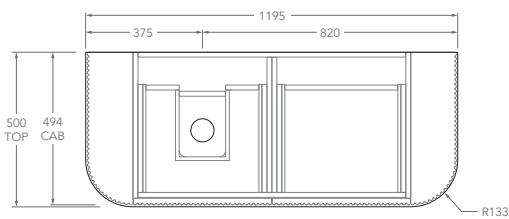

Tech Page Version 1

To see the complete KADO range go to
www.reece.com.au/bathrooms

KADO

NEUE FLUTED ALL DRAWER - DOUBLE CURVED ENDS

STANDARD SIZES	750mm	900mm	1200mm	1500mm	1800mm
Number of Drawers (Including internal drawer)	2	2	4	4	6
Basin Configurations	Centre	Centre	Centre/Offset	Centre/Offset/ Double	Centre/Offset/ Double
12mm Bullnose Benchtop (Durasein Only)					
Width (mm)	762	914	1207	1511	1805
Depth (mm)	506	506	506	506	506
Height (mm)	462	462	462	462	462
20mm Bullnose Benchtop (Cherry Pie & Caesarstone Mineral Only)					
Width (mm)	770	922	1215	1519	1813
Depth (mm)	510	510	510	510	510
Height (mm)	470	470	470	470	470
50mm Squared Benchtop (Durasein Only)					
Width (mm)	750	902	1195	1499	1793
Depth (mm)	500	500	500	500	500
Height (mm)	500	500	500	500	500
90mm Squared Benchtop (Durasein Only)					
Width (mm)	750	902	1195	1499	1793
Depth (mm)	500	500	500	500	500
Height (mm)	540	540	540	540	540
Ceramic Moulded Top					
	Centre	Centre	Centre	Double	N/A
Width (mm)	758	910	1204	1508	
Depth (mm)	505	505	505	505	
Height (mm)	465	465	465	465	

Left offset pictured, right offset same but mirrored

1200mm - 90mm Squared (Durasein Only)

Centre

Offset

Left offset pictured, right offset same but mirrored

1200mm - Ceramic

KADO

NEUE FLUTED ALL DRAWER - DOUBLE CURVED ENDS

1500mm - 12mm Bullnose (Durasein Only)

Centre

Double

Offset

Left offset pictured, right offset same but mirrored

1500mm - 20mm Bullnose (Cherry Pie & Caesarstone Only)

Centre

Double

Double

Offset

Left offset pictured, right offset same but mirrored

1800mm - 90mm Squared (Durasein Only)

Centre

Double

Offset

Left offset pictured, right offset same but mirrored