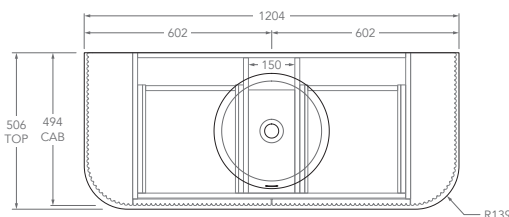

Tech Page Version 1

To see the complete KADO range go to
www.reece.com.au/bathrooms

KADO

NEUE FLUTED ALL DRAWER - DOUBLE CURVED ENDS

STANDARD SIZES	750mm	900mm	1200mm	1500mm	1800mm
Number of Drawers (Including internal drawer)	2	2	4	4	6
Basin Configurations	Centre	Centre	Centre/Offset	Centre/Offset/ Double	Centre/Offset/ Double
12mm Bullnose Benchtop (Durasein Only)					
Width (mm)	762	914	1207	1511	1805
Depth (mm)	506	506	506	506	506
Height (mm)	462	462	462	462	462
20mm Bullnose Benchtop (Cherry Pie & Caesarstone Mineral Only)					
Width (mm)	770	922	1215	1519	1813
Depth (mm)	510	510	510	510	510
Height (mm)	470	470	470	470	470
50mm Squared Benchtop (Durasein Only)					
Width (mm)	750	902	1195	1499	1793
Depth (mm)	500	500	500	500	500
Height (mm)	500	500	500	500	500
90mm Squared Benchtop (Durasein Only)					
Width (mm)	750	902	1195	1499	1793
Depth (mm)	500	500	500	500	500
Height (mm)	540	540	540	540	540
Ceramic Moulded Top					
	Centre	Centre	Centre	Double	N/A
Width (mm)	758	910	1204	1508	
Depth (mm)	505	505	505	505	
Height (mm)	465	465	465	465	

Left offset pictured, right offset same but mirrored

1200mm - 90mm Squared (Durasein Only)

Centre

Offset

Left offset pictured, right offset same but mirrored

1200mm - Ceramic

KADO

NEUE FLUTED ALL DRAWER - DOUBLE CURVED ENDS

1500mm - 12mm Bullnose (Durasein Only)

Centre

Double

Offset

Left offset pictured, right offset same but mirrored

1500mm - 20mm Bullnose (Cherry Pie & Caesarstone Only)

Centre

Double

Offset

Left offset pictured, right offset same but mirrored

KADO

NEUE FLUTED ALL DRAWER - DOUBLE CURVED ENDS

1500mm - 50mm Squared (Durasein Only)

Centre

Double

Offset