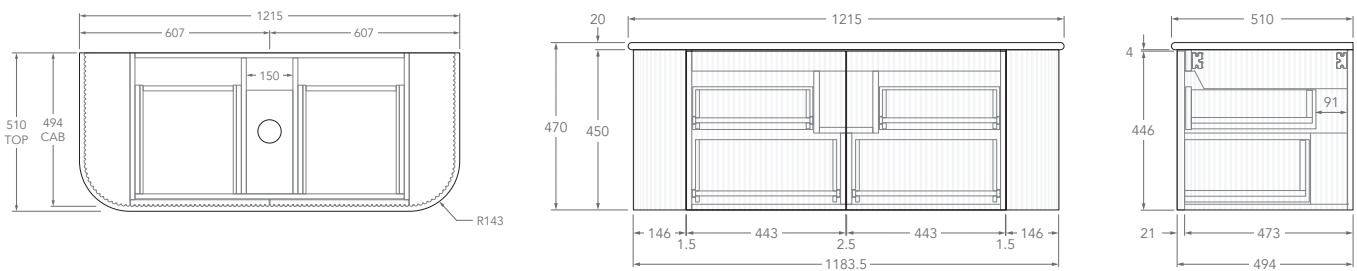

Tech Page Version 1

To see the complete KADO range go to
www.reece.com.au/bathrooms

KADO

NEUE FLUTED ALL DRAWER - DOUBLE CURVED ENDS

STANDARD SIZES	750mm	900mm	1200mm	1500mm	1800mm
Number of Drawers (Including internal drawer)	2	2	4	4	6
Basin Configurations	Centre	Centre	Centre/Offset	Centre/Offset/ Double	Centre/Offset/ Double
12mm Bullnose Benchtop (Durasein Only)					
Width (mm)	762	914	1207	1511	1805
Depth (mm)	506	506	506	506	506
Height (mm)	462	462	462	462	462
20mm Bullnose Benchtop (Cherry Pie & Caesarstone Mineral Only)					
Width (mm)	770	922	1215	1519	1813
Depth (mm)	510	510	510	510	510
Height (mm)	470	470	470	470	470
50mm Squared Benchtop (Durasein Only)					
Width (mm)	750	902	1195	1499	1793
Depth (mm)	500	500	500	500	500
Height (mm)	500	500	500	500	500
90mm Squared Benchtop (Durasein Only)					
Width (mm)	750	902	1195	1499	1793
Depth (mm)	500	500	500	500	500
Height (mm)	540	540	540	540	540
Ceramic Moulded Top					
	Centre	Centre	Centre	Double	N/A
Width (mm)	758	910	1204	1508	
Depth (mm)	505	505	505	505	
Height (mm)	465	465	465	465	

Centre

Offset

Left offset pictured, right offset same but mirrored

KADO

NEUE FLUTED ALL DRAWER - DOUBLE CURVED ENDS

1200mm - 50mm Squared (Durasein Only)

Centre

Offset

Left offset pictured, right offset same but mirrored

1200mm - 90mm Squared (Durasein Only)

Centre

Offset

Left offset pictured, right offset same but mirrored

1200mm - Ceramic

KADO

NEUE FLUTED ALL DRAWER - DOUBLE CURVED ENDS

Double

Offset

Left offset pictured, right offset same but mirrored

1800mm - 90mm Squared (Durasein Only)

Centre

Double

Offset

Left offset pictured, right offset same but mirrored