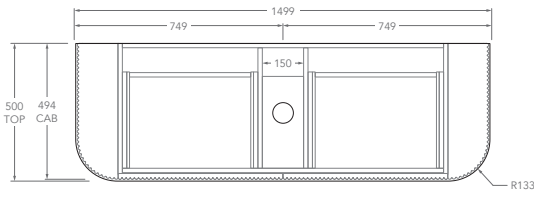

Tech Page Version 1

To see the complete KADO range go to
www.reece.com.au/bathrooms

KADO

NEUE FLUTED ALL DRAWER - DOUBLE CURVED ENDS

STANDARD SIZES	750mm	900mm	1200mm	1500mm	1800mm
Number of Drawers (Including internal drawer)	2	2	4	4	6
Basin Configurations	Centre	Centre	Centre/Offset	Centre/Offset/ Double	Centre/Offset/ Double
12mm Bullnose Benchtop (Durasein Only)					
Width (mm)	762	914	1207	1511	1805
Depth (mm)	506	506	506	506	506
Height (mm)	462	462	462	462	462
20mm Bullnose Benchtop (Cherry Pie & Caesarstone Mineral Only)					
Width (mm)	770	922	1215	1519	1813
Depth (mm)	510	510	510	510	510
Height (mm)	470	470	470	470	470
50mm Squared Benchtop (Durasein Only)					
Width (mm)	750	902	1195	1499	1793
Depth (mm)	500	500	500	500	500
Height (mm)	500	500	500	500	500
90mm Squared Benchtop (Durasein Only)					
Width (mm)	750	902	1195	1499	1793
Depth (mm)	500	500	500	500	500
Height (mm)	540	540	540	540	540
Ceramic Moulded Top					
	Centre	Centre	Centre	Double	N/A
Width (mm)	758	910	1204	1508	
Depth (mm)	505	505	505	505	
Height (mm)	465	465	465	465	

1500mm - 12mm Bullnose (Durasein Only)

Centre

Double

Offset

Left offset pictured, right offset same but mirrored

1500mm - 20mm Bullnose (Cherry Pie & Caesarstone Only)

Centre

Double

Offset

Left offset pictured, right offset same but mirrored

KADO

NEUE FLUTED ALL DRAWER - DOUBLE CURVED ENDS

1500mm - 50mm Squared (Durasein Only)

Centre

Double

Offset

Left offset pictured, right offset same but mirrored

1500mm - 90mm Squared (Durasein Only)

Centre

Double

Offset

Left offset pictured, right offset same but mirrored

1500mm - Ceramic

KADO