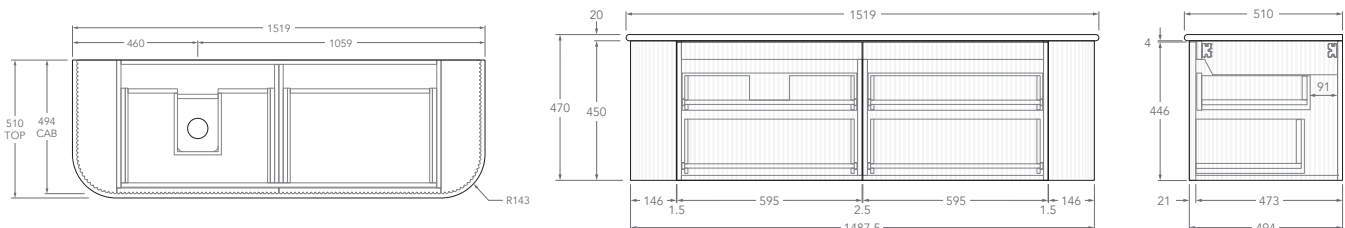

1500mm - 12mm Bullnose (Durasein Only)

Centre

Double

Offset

Left offset pictured, right offset same but mirrored

1500mm - 20mm Bullnose (Cherry Pie & Caesarstone Only)

Centre

Double

Offset

Left offset pictured, right offset same but mirrored

KADO

NEUE FLUTED ALL DRAWER - DOUBLE CURVED ENDS

1500mm - 50mm Squared (Durasein Only)

Centre

Double

Offset

Left offset pictured, right offset same but mirrored

1500mm - 90mm Squared (Durasein Only)

Centre

Double

Offset

Left offset pictured, right offset same but mirrored

1500mm - Ceramic

KADO

Double

Offset

Left offset pictured, right offset same but mirrored

1800mm - 90mm Squared (Durasein Only)

Centre

Double

Offset

Left offset pictured, right offset same but mirrored