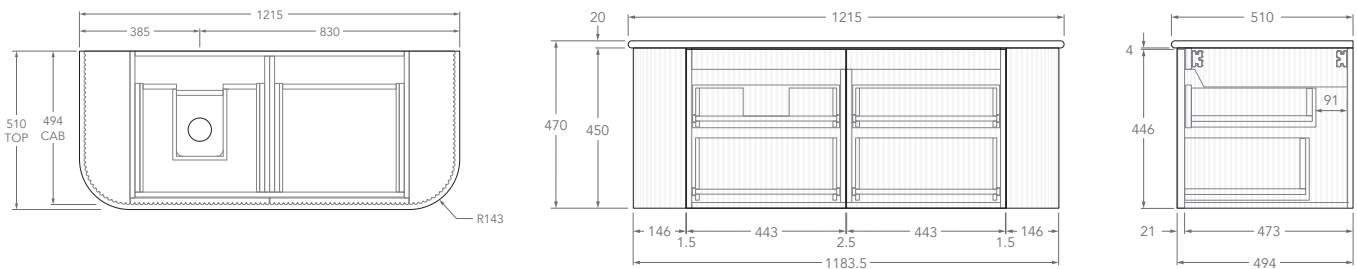

Tech Page Version 1

To see the complete KADO range go to
www.reece.com.au/bathrooms

KADO

NEUE FLUTED ALL DRAWER - DOUBLE CURVED ENDS

STANDARD SIZES	750mm	900mm	1200mm	1500mm	1800mm
Number of Drawers (Including internal drawer)	2	2	4	4	6
Basin Configurations	Centre	Centre	Centre/Offset	Centre/Offset/ Double	Centre/Offset/ Double
12mm Bullnose Benchtop (Durasein Only)					
Width (mm)	762	914	1207	1511	1805
Depth (mm)	506	506	506	506	506
Height (mm)	462	462	462	462	462
20mm Bullnose Benchtop (Cherry Pie & Caesarstone Mineral Only)					
Width (mm)	770	922	1215	1519	1813
Depth (mm)	510	510	510	510	510
Height (mm)	470	470	470	470	470
50mm Squared Benchtop (Durasein Only)					
Width (mm)	750	902	1195	1499	1793
Depth (mm)	500	500	500	500	500
Height (mm)	500	500	500	500	500
90mm Squared Benchtop (Durasein Only)					
Width (mm)	750	902	1195	1499	1793
Depth (mm)	500	500	500	500	500
Height (mm)	540	540	540	540	540
Ceramic Moulded Top					
	Centre	Centre	Centre	Double	N/A
Width (mm)	758	910	1204	1508	
Depth (mm)	505	505	505	505	
Height (mm)	465	465	465	465	

Centre

Offset

Left offset pictured, right offset same but mirrored

KADO

NEUE FLUTED ALL DRAWER - DOUBLE CURVED ENDS

1200mm - 50mm Squared (Durasein Only)

Centre

Offset

Left offset pictured, right offset same but mirrored

1200mm - 90mm Squared (Durasein Only)

Centre

Offset

Left offset pictured, right offset same but mirrored

1200mm - Ceramic

KADO

NEUE FLUTED ALL DRAWER - DOUBLE CURVED ENDS

Double

Offset

Left offset pictured, right offset same but mirrored

1800mm - 90mm Squared (Durasein Only)

Centre

Double

Offset

Left offset pictured, right offset same but mirrored