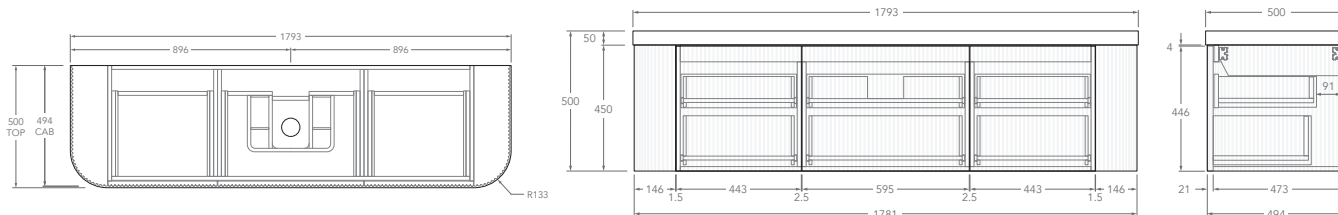

Tech Page Version 1

To see the complete KADO range go to
www.reece.com.au/bathrooms

KADO

NEUE FLUTED ALL DRAWER - DOUBLE CURVED ENDS

STANDARD SIZES	750mm	900mm	1200mm	1500mm	1800mm
Number of Drawers (Including internal drawer)	2	2	4	4	6
Basin Configurations	Centre	Centre	Centre/Offset	Centre/Offset/ Double	Centre/Offset/ Double
12mm Bullnose Benchtop (Durasein Only)					
Width (mm)	762	914	1207	1511	1805
Depth (mm)	506	506	506	506	506
Height (mm)	462	462	462	462	462
20mm Bullnose Benchtop (Cherry Pie & Caesarstone Mineral Only)					
Width (mm)	770	922	1215	1519	1813
Depth (mm)	510	510	510	510	510
Height (mm)	470	470	470	470	470
50mm Squared Benchtop (Durasein Only)					
Width (mm)	750	902	1195	1499	1793
Depth (mm)	500	500	500	500	500
Height (mm)	500	500	500	500	500
90mm Squared Benchtop (Durasein Only)					
Width (mm)	750	902	1195	1499	1793
Depth (mm)	500	500	500	500	500
Height (mm)	540	540	540	540	540
Ceramic Moulded Top					
	Centre	Centre	Centre	Double	N/A
Width (mm)	758	910	1204	1508	
Depth (mm)	505	505	505	505	
Height (mm)	465	465	465	465	

NEUE FLUTED ALL DRAWER - DOUBLE CURVED ENDS

1800mm - 12mm Bullnose (Durasein Only)

Centre

Double

Offset

Left offset pictured, right offset same but mirrored

1800mm - 20mm Bullnose (Cherry Pie & Caesarstone Only)

Centre

Double

Offset

Left offset pictured, right offset same but mirrored

KADO

NEUE FLUTED ALL DRAWER - DOUBLE CURVED ENDS

1800mm - 50mm Squared (Durasein Only)

Centre

Double

Offset

Left offset pictured, right offset same but mirrored

1800mm - 90mm Squared (Durasein Only)

Centre

Double

Offset

Left offset pictured, right offset same but mirrored