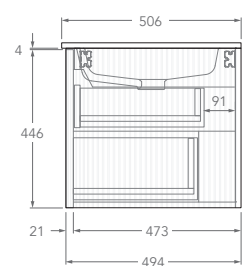

Tech Page Version 1

To see the complete KADO range go to
www.reece.com.au/bathrooms

KADO

NEUE FLUTED ALL DRAWER - DOUBLE CURVED ENDS

STANDARD SIZES	750mm	900mm	1200mm	1500mm	1800mm
Number of Drawers (Including internal drawer)	2	2	4	4	6
Basin Configurations	Centre	Centre	Centre/Offset	Centre/Offset/ Double	Centre/Offset/ Double
12mm Bullnose Benchtop (Durasein Only)					
Width (mm)	762	914	1207	1511	1805
Depth (mm)	506	506	506	506	506
Height (mm)	462	462	462	462	462
20mm Bullnose Benchtop (Cherry Pie & Caesarstone Mineral Only)					
Width (mm)	770	922	1215	1519	1813
Depth (mm)	510	510	510	510	510
Height (mm)	470	470	470	470	470
50mm Squared Benchtop (Durasein Only)					
Width (mm)	750	902	1195	1499	1793
Depth (mm)	500	500	500	500	500
Height (mm)	500	500	500	500	500
90mm Squared Benchtop (Durasein Only)					
Width (mm)	750	902	1195	1499	1793
Depth (mm)	500	500	500	500	500
Height (mm)	540	540	540	540	540
Ceramic Moulded Top					
	Centre	Centre	Centre	Double	N/A
Width (mm)	758	910	1204	1508	
Depth (mm)	505	505	505	505	
Height (mm)	465	465	465	465	

Left offset pictured, right offset same but mirrored

1200mm - 90mm Squared (Durasein Only)

Centre

Offset

Left offset pictured, right offset same but mirrored

1200mm - Ceramic

KADO

NEUE FLUTED ALL DRAWER - DOUBLE CURVED ENDS

1500mm - 12mm Bullnose (Durasein Only)

Centre

Double

Offset

Left offset pictured, right offset same but mirrored

1500mm - 20mm Bullnose (Cherry Pie & Caesarstone Only)

Centre

Double

Double

Offset

Left offset pictured, right offset same but mirrored

1800mm - 90mm Squared (Durasein Only)

Centre

Double

Offset

Left offset pictured, right offset same but mirrored