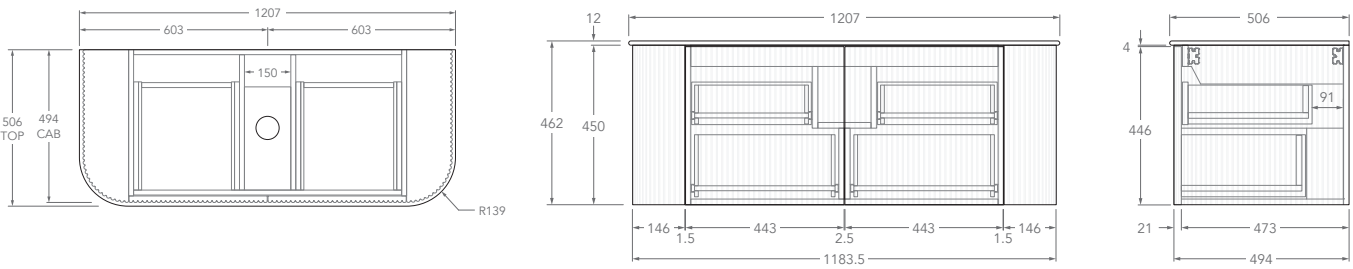

KADO

NEUE FLUTED ALL DRAWER - DOUBLE CURVED ENDS

1200mm - 12mm Bullnose (Durasein Only)

Centre