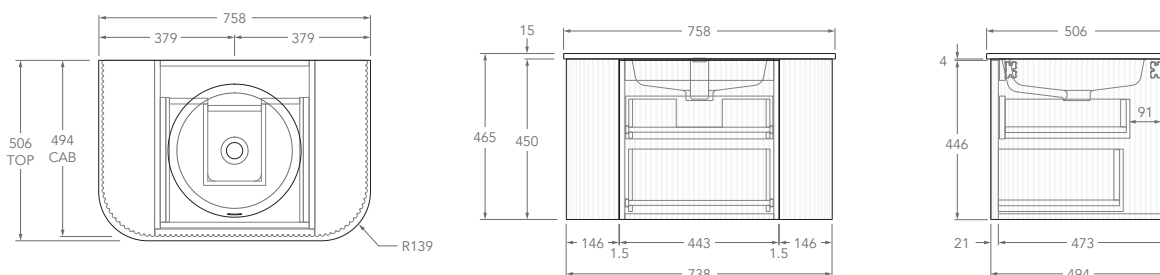

750mm - Ceramic