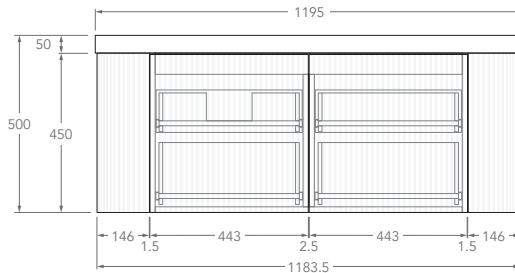

Tech Page Version 1

To see the complete KADO range go to
www.reece.com.au/bathrooms

KADO

NEUE FLUTED ALL DRAWER - DOUBLE CURVED ENDS

STANDARD SIZES	750mm	900mm	1200mm	1500mm	1800mm
Number of Drawers (Including internal drawer)	2	2	4	4	6
Basin Configurations	Centre	Centre	Centre/Offset	Centre/Offset/ Double	Centre/Offset/ Double
12mm Bullnose Benchtop (Durasein Only)					
Width (mm)	762	914	1207	1511	1805
Depth (mm)	506	506	506	506	506
Height (mm)	462	462	462	462	462
20mm Bullnose Benchtop (Cherry Pie & Caesarstone Mineral Only)					
Width (mm)	770	922	1215	1519	1813
Depth (mm)	510	510	510	510	510
Height (mm)	470	470	470	470	470
50mm Squared Benchtop (Durasein Only)					
Width (mm)	750	902	1195	1499	1793
Depth (mm)	500	500	500	500	500
Height (mm)	500	500	500	500	500
90mm Squared Benchtop (Durasein Only)					
Width (mm)	750	902	1195	1499	1793
Depth (mm)	500	500	500	500	500
Height (mm)	540	540	540	540	540
Ceramic Moulded Top					
	Centre	Centre	Centre	Double	N/A
Width (mm)	758	910	1204	1508	
Depth (mm)	505	505	505	505	
Height (mm)	465	465	465	465	

Centre

Offset

Left offset pictured, right offset same but mirrored

KADO

NEUE FLUTED ALL DRAWER - DOUBLE CURVED ENDS

1200mm - 50mm Squared (Durasein Only)

Centre

Offset

Left offset pictured, right offset same but mirrored

1200mm - 90mm Squared (Durasein Only)

Centre

Offset

Left offset pictured, right offset same but mirrored

1200mm - Ceramic

KADO

NEUE FLUTED ALL DRAWER - DOUBLE CURVED ENDS

Double

Offset

Left offset pictured, right offset same but mirrored

1800mm - 90mm Squared (Durasein Only)

Centre

Double

Offset

Left offset pictured, right offset same but mirrored