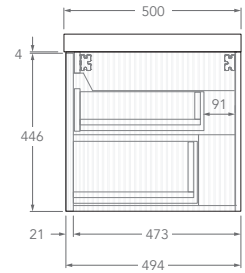

Tech Page Version 1

To see the complete KADO range go to
www.reece.com.au/bathrooms

KADO

NEUE FLUTED ALL DRAWER - DOUBLE CURVED ENDS

STANDARD SIZES	750mm	900mm	1200mm	1500mm	1800mm
Number of Drawers (Including internal drawer)	2	2	4	4	6
Basin Configurations	Centre	Centre	Centre/Offset	Centre/Offset/ Double	Centre/Offset/ Double
12mm Bullnose Benchtop (Durasein Only)					
Width (mm)	762	914	1207	1511	1805
Depth (mm)	506	506	506	506	506
Height (mm)	462	462	462	462	462
20mm Bullnose Benchtop (Cherry Pie & Caesarstone Mineral Only)					
Width (mm)	770	922	1215	1519	1813
Depth (mm)	510	510	510	510	510
Height (mm)	470	470	470	470	470
50mm Squared Benchtop (Durasein Only)					
Width (mm)	750	902	1195	1499	1793
Depth (mm)	500	500	500	500	500
Height (mm)	500	500	500	500	500
90mm Squared Benchtop (Durasein Only)					
Width (mm)	750	902	1195	1499	1793
Depth (mm)	500	500	500	500	500
Height (mm)	540	540	540	540	540
Ceramic Moulded Top					
	Centre	Centre	Centre	Double	N/A
Width (mm)	758	910	1204	1508	
Depth (mm)	505	505	505	505	
Height (mm)	465	465	465	465	

Centre

Offset

Left offset pictured, right offset same but mirrored

KADO

NEUE FLUTED ALL DRAWER - DOUBLE CURVED ENDS

1200mm - 50mm Squared (Durasein Only)

Centre

Offset

Left offset pictured, right offset same but mirrored

1200mm - 90mm Squared (Durasein Only)

Centre

Offset

Left offset pictured, right offset same but mirrored

1200mm - Ceramic

KADO

NEUE FLUTED ALL DRAWER - DOUBLE CURVED ENDS

Double

Offset

Left offset pictured, right offset same but mirrored

1800mm - 90mm Squared (Durasein Only)

Centre

Double

Offset

Left offset pictured, right offset same but mirrored