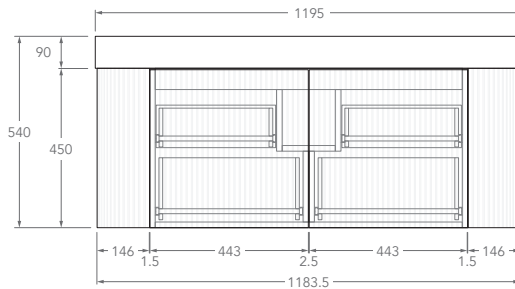

Tech Page Version 1

To see the complete KADO range go to
www.reece.com.au/bathrooms

KADO

NEUE FLUTED ALL DRAWER - DOUBLE CURVED ENDS

STANDARD SIZES	750mm	900mm	1200mm	1500mm	1800mm
Number of Drawers (Including internal drawer)	2	2	4	4	6
Basin Configurations	Centre	Centre	Centre/Offset	Centre/Offset/ Double	Centre/Offset/ Double
12mm Bullnose Benchtop (Durasein Only)					
Width (mm)	762	914	1207	1511	1805
Depth (mm)	506	506	506	506	506
Height (mm)	462	462	462	462	462
20mm Bullnose Benchtop (Cherry Pie & Caesarstone Mineral Only)					
Width (mm)	770	922	1215	1519	1813
Depth (mm)	510	510	510	510	510
Height (mm)	470	470	470	470	470
50mm Squared Benchtop (Durasein Only)					
Width (mm)	750	902	1195	1499	1793
Depth (mm)	500	500	500	500	500
Height (mm)	500	500	500	500	500
90mm Squared Benchtop (Durasein Only)					
Width (mm)	750	902	1195	1499	1793
Depth (mm)	500	500	500	500	500
Height (mm)	540	540	540	540	540
Ceramic Moulded Top					
	Centre	Centre	Centre	Double	N/A
Width (mm)	758	910	1204	1508	
Depth (mm)	505	505	505	505	
Height (mm)	465	465	465	465	

Centre

Offset

Left offset pictured, right offset same but mirrored

KADO

NEUE FLUTED ALL DRAWER - DOUBLE CURVED ENDS

1200mm - 50mm Squared (Durasein Only)

Centre

Offset

Left offset pictured, right offset same but mirrored

1200mm - 90mm Squared (Durasein Only)

Centre

Offset

Left offset pictured, right offset same but mirrored

1200mm - Ceramic

KADO

NEUE FLUTED ALL DRAWER - DOUBLE CURVED ENDS

Double

Offset

Left offset pictured, right offset same but mirrored

1800mm - 90mm Squared (Durasein Only)

Centre

Double

Offset

Left offset pictured, right offset same but mirrored