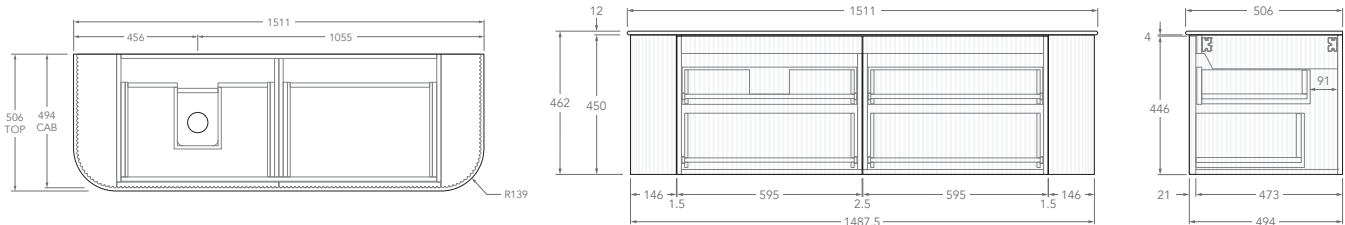

Left offset pictured, right offset same but mirrored

1200mm - 90mm Squared (Durasein Only)

Centre

Offset

Left offset pictured, right offset same but mirrored

1200mm - Ceramic

KADO

NEUE FLUTED ALL DRAWER - DOUBLE CURVED ENDS

1500mm - 12mm Bullnose (Durasein Only)

Centre

Double

Offset

Left offset pictured, right offset same but mirrored

1500mm - 20mm Bullnose (Cherry Pie & Caesarstone Only)

Centre

Double

Left offset pictured, right offset same but mirrored

1500mm - 90mm Squared (Durasein Only)

Centre

Double

Offset

Left offset pictured, right offset same but mirrored

1500mm - Ceramic

KADO

Double

Offset

Left offset pictured, right offset same but mirrored

1800mm - 90mm Squared (Durasein Only)

Centre

Double

Offset

Left offset pictured, right offset same but mirrored