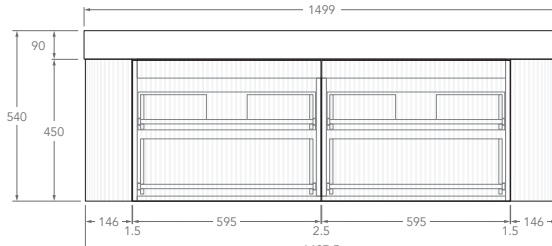

Tech Page Version 1

To see the complete KADO range go to
www.reece.com.au/bathrooms

KADO

NEUE FLUTED ALL DRAWER - DOUBLE CURVED ENDS

STANDARD SIZES	750mm	900mm	1200mm	1500mm	1800mm
Number of Drawers (Including internal drawer)	2	2	4	4	6
Basin Configurations	Centre	Centre	Centre/Offset	Centre/Offset/ Double	Centre/Offset/ Double
12mm Bullnose Benchtop (Durasein Only)					
Width (mm)	762	914	1207	1511	1805
Depth (mm)	506	506	506	506	506
Height (mm)	462	462	462	462	462
20mm Bullnose Benchtop (Cherry Pie & Caesarstone Mineral Only)					
Width (mm)	770	922	1215	1519	1813
Depth (mm)	510	510	510	510	510
Height (mm)	470	470	470	470	470
50mm Squared Benchtop (Durasein Only)					
Width (mm)	750	902	1195	1499	1793
Depth (mm)	500	500	500	500	500
Height (mm)	500	500	500	500	500
90mm Squared Benchtop (Durasein Only)					
Width (mm)	750	902	1195	1499	1793
Depth (mm)	500	500	500	500	500
Height (mm)	540	540	540	540	540
Ceramic Moulded Top					
	Centre	Centre	Centre	Double	N/A
Width (mm)	758	910	1204	1508	
Depth (mm)	505	505	505	505	
Height (mm)	465	465	465	465	

Left offset pictured, right offset same but mirrored

1500mm - 90mm Squared (Durasein Only)

Centre

Double

Offset

Left offset pictured, right offset same but mirrored

1500mm - Ceramic

KADO

NEUE FLUTED ALL DRAWER - DOUBLE CURVED ENDS

1800mm - 12mm Bullnose (Durasein Only)

Centre

Double

Offset

Left offset pictured, right offset same but mirrored

1800mm - 20mm Bullnose (Cherry Pie & Caesarstone Only)

Double

Offset

Left offset pictured, right offset same but mirrored

1800mm - 90mm Squared (Durasein Only)

Centre

Double

Offset

Left offset pictured, right offset same but mirrored