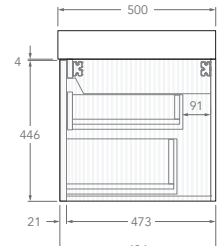

Tech Page Version 1

To see the complete KADO range go to
www.reece.com.au/bathrooms

KADO

NEUE FLUTED ALL DRAWER - DOUBLE CURVED ENDS

STANDARD SIZES	750mm	900mm	1200mm	1500mm	1800mm
Number of Drawers (Including internal drawer)	2	2	4	4	6
Basin Configurations	Centre	Centre	Centre/Offset	Centre/Offset/ Double	Centre/Offset/ Double
12mm Bullnose Benchtop (Durasein Only)					
Width (mm)	762	914	1207	1511	1805
Depth (mm)	506	506	506	506	506
Height (mm)	462	462	462	462	462
20mm Bullnose Benchtop (Cherry Pie & Caesarstone Mineral Only)					
Width (mm)	770	922	1215	1519	1813
Depth (mm)	510	510	510	510	510
Height (mm)	470	470	470	470	470
50mm Squared Benchtop (Durasein Only)					
Width (mm)	750	902	1195	1499	1793
Depth (mm)	500	500	500	500	500
Height (mm)	500	500	500	500	500
90mm Squared Benchtop (Durasein Only)					
Width (mm)	750	902	1195	1499	1793
Depth (mm)	500	500	500	500	500
Height (mm)	540	540	540	540	540
Ceramic Moulded Top					
	Centre	Centre	Centre	Double	N/A
Width (mm)	758	910	1204	1508	
Depth (mm)	505	505	505	505	
Height (mm)	465	465	465	465	

Left offset pictured, right offset same but mirrored

1500mm - 90mm Squared (Durasein Only)

Centre

Double

Offset

Left offset pictured, right offset same but mirrored

1500mm - Ceramic

KADO

NEUE FLUTED ALL DRAWER - DOUBLE CURVED ENDS

1800mm - 12mm Bullnose (Durasein Only)

Centre

Double

Offset

Left offset pictured, right offset same but mirrored

1800mm - 20mm Bullnose (Cherry Pie & Caesarstone Only)

Double

Offset

Left offset pictured, right offset same but mirrored

1800mm - 90mm Squared (Durasein Only)

Centre

Double

Offset

Left offset pictured, right offset same but mirrored