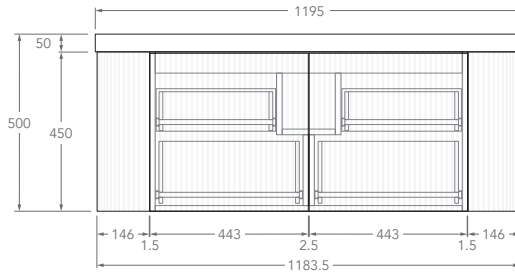

Tech Page Version 1

To see the complete KADO range go to
www.reece.com.au/bathrooms

KADO

NEUE FLUTED ALL DRAWER - DOUBLE CURVED ENDS

STANDARD SIZES	750mm	900mm	1200mm	1500mm	1800mm
Number of Drawers (Including internal drawer)	2	2	4	4	6
Basin Configurations	Centre	Centre	Centre/Offset	Centre/Offset/ Double	Centre/Offset/ Double
12mm Bullnose Benchtop (Durasein Only)					
Width (mm)	762	914	1207	1511	1805
Depth (mm)	506	506	506	506	506
Height (mm)	462	462	462	462	462
20mm Bullnose Benchtop (Cherry Pie & Caesarstone Mineral Only)					
Width (mm)	770	922	1215	1519	1813
Depth (mm)	510	510	510	510	510
Height (mm)	470	470	470	470	470
50mm Squared Benchtop (Durasein Only)					
Width (mm)	750	902	1195	1499	1793
Depth (mm)	500	500	500	500	500
Height (mm)	500	500	500	500	500
90mm Squared Benchtop (Durasein Only)					
Width (mm)	750	902	1195	1499	1793
Depth (mm)	500	500	500	500	500
Height (mm)	540	540	540	540	540
Ceramic Moulded Top					
	Centre	Centre	Centre	Double	N/A
Width (mm)	758	910	1204	1508	
Depth (mm)	505	505	505	505	
Height (mm)	465	465	465	465	

Centre

Offset

Left offset pictured, right offset same but mirrored

KADO

NEUE FLUTED ALL DRAWER - DOUBLE CURVED ENDS

1200mm - 50mm Squared (Durasein Only)

Centre

Offset

Left offset pictured, right offset same but mirrored

1200mm - 90mm Squared (Durasein Only)

Centre

Offset

Left offset pictured, right offset same but mirrored

1200mm - Ceramic

KADO

NEUE FLUTED ALL DRAWER - DOUBLE CURVED ENDS

Double

Offset

Left offset pictured, right offset same but mirrored

1800mm - 90mm Squared (Durasein Only)

Centre

Double

Offset

Left offset pictured, right offset same but mirrored