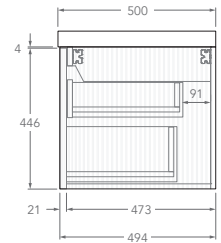

Tech Page Version 1

To see the complete KADO range go to
www.reece.com.au/bathrooms

KADO

NEUE FLUTED ALL DRAWER - DOUBLE CURVED ENDS

STANDARD SIZES	750mm	900mm	1200mm	1500mm	1800mm
Number of Drawers (Including internal drawer)	2	2	4	4	6
Basin Configurations	Centre	Centre	Centre/Offset	Centre/Offset/ Double	Centre/Offset/ Double
12mm Bullnose Benchtop (Durasein Only)					
Width (mm)	762	914	1207	1511	1805
Depth (mm)	506	506	506	506	506
Height (mm)	462	462	462	462	462
20mm Bullnose Benchtop (Cherry Pie & Caesarstone Mineral Only)					
Width (mm)	770	922	1215	1519	1813
Depth (mm)	510	510	510	510	510
Height (mm)	470	470	470	470	470
50mm Squared Benchtop (Durasein Only)					
Width (mm)	750	902	1195	1499	1793
Depth (mm)	500	500	500	500	500
Height (mm)	500	500	500	500	500
90mm Squared Benchtop (Durasein Only)					
Width (mm)	750	902	1195	1499	1793
Depth (mm)	500	500	500	500	500
Height (mm)	540	540	540	540	540
Ceramic Moulded Top					
	Centre	Centre	Centre	Double	N/A
Width (mm)	758	910	1204	1508	
Depth (mm)	505	505	505	505	
Height (mm)	465	465	465	465	

1500mm - 12mm Bullnose (Durasein Only)

Centre

Double

Offset

Left offset pictured, right offset same but mirrored

1500mm - 20mm Bullnose (Cherry Pie & Caesarstone Only)

Centre

Double

Offset

Left offset pictured, right offset same but mirrored

KADO

NEUE FLUTED ALL DRAWER - DOUBLE CURVED ENDS

1500mm - 50mm Squared (Durasein Only)

Centre

Double

Offset

Left offset pictured, right offset same but mirrored

1500mm - 90mm Squared (Durasein Only)

Centre

Double

Offset

Left offset pictured, right offset same but mirrored

1500mm - Ceramic

KADO