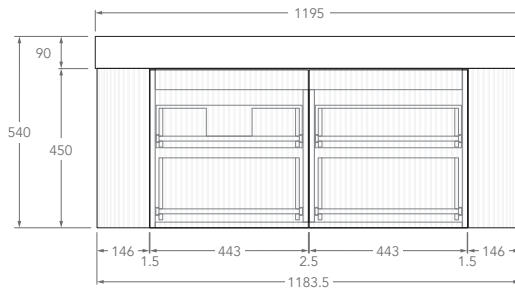

Tech Page Version 1

To see the complete KADO range go to
www.reece.com.au/bathrooms

KADO

NEUE FLUTED ALL DRAWER - DOUBLE CURVED ENDS

STANDARD SIZES	750mm	900mm	1200mm	1500mm	1800mm
Number of Drawers (Including internal drawer)	2	2	4	4	6
Basin Configurations	Centre	Centre	Centre/Offset	Centre/Offset/ Double	Centre/Offset/ Double
12mm Bullnose Benchtop (Durasein Only)					
Width (mm)	762	914	1207	1511	1805
Depth (mm)	506	506	506	506	506
Height (mm)	462	462	462	462	462
20mm Bullnose Benchtop (Cherry Pie & Caesarstone Mineral Only)					
Width (mm)	770	922	1215	1519	1813
Depth (mm)	510	510	510	510	510
Height (mm)	470	470	470	470	470
50mm Squared Benchtop (Durasein Only)					
Width (mm)	750	902	1195	1499	1793
Depth (mm)	500	500	500	500	500
Height (mm)	500	500	500	500	500
90mm Squared Benchtop (Durasein Only)					
Width (mm)	750	902	1195	1499	1793
Depth (mm)	500	500	500	500	500
Height (mm)	540	540	540	540	540
Ceramic Moulded Top					
	Centre	Centre	Centre	Double	N/A
Width (mm)	758	910	1204	1508	
Depth (mm)	505	505	505	505	
Height (mm)	465	465	465	465	

Left offset pictured, right offset same but mirrored

1200mm - 90mm Squared (Durasein Only)

Centre

Offset

Left offset pictured, right offset same but mirrored

1200mm - Ceramic

KADO

NEUE FLUTED ALL DRAWER - DOUBLE CURVED ENDS

1500mm - 12mm Bullnose (Durasein Only)

Centre

Double

Offset

Left offset pictured, right offset same but mirrored

1500mm - 20mm Bullnose (Cherry Pie & Caesarstone Only)

Centre

Double

Double

Offset

Left offset pictured, right offset same but mirrored

1800mm - 90mm Squared (Durasein Only)

Centre

Double

Offset

Left offset pictured, right offset same but mirrored