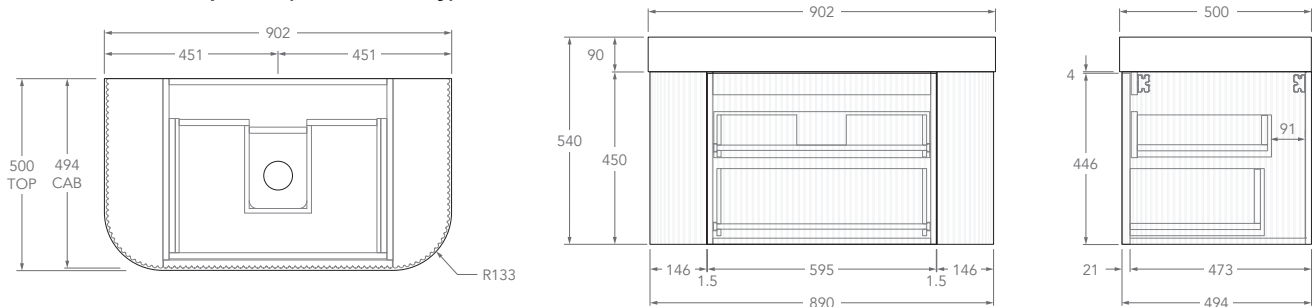

900mm - 90mm Squared (Durasein Only)