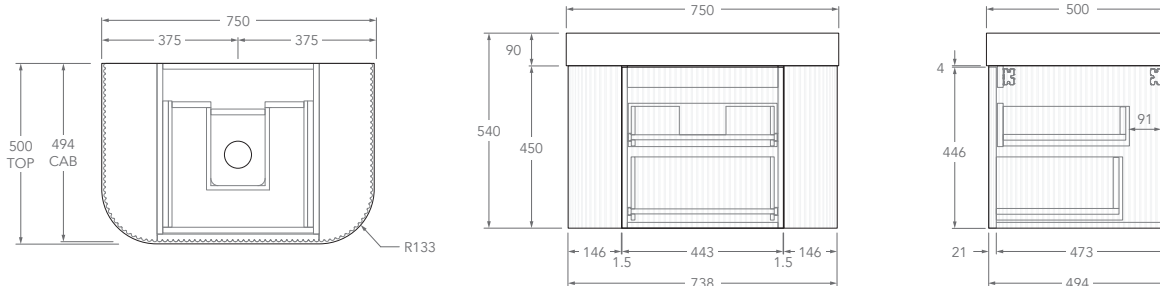

750mm - 90mm Squared (Durasein Only)