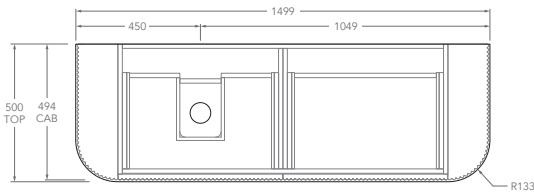

Tech Page Version 1

To see the complete KADO range go to
www.reece.com.au/bathrooms

KADO

NEUE FLUTED ALL DRAWER - DOUBLE CURVED ENDS

STANDARD SIZES	750mm	900mm	1200mm	1500mm	1800mm
Number of Drawers (Including internal drawer)	2	2	4	4	6
Basin Configurations	Centre	Centre	Centre/Offset	Centre/Offset/ Double	Centre/Offset/ Double
12mm Bullnose Benchtop (Durasein Only)					
Width (mm)	762	914	1207	1511	1805
Depth (mm)	506	506	506	506	506
Height (mm)	462	462	462	462	462
20mm Bullnose Benchtop (Cherry Pie & Caesarstone Mineral Only)					
Width (mm)	770	922	1215	1519	1813
Depth (mm)	510	510	510	510	510
Height (mm)	470	470	470	470	470
50mm Squared Benchtop (Durasein Only)					
Width (mm)	750	902	1195	1499	1793
Depth (mm)	500	500	500	500	500
Height (mm)	500	500	500	500	500
90mm Squared Benchtop (Durasein Only)					
Width (mm)	750	902	1195	1499	1793
Depth (mm)	500	500	500	500	500
Height (mm)	540	540	540	540	540
Ceramic Moulded Top					
	Centre	Centre	Centre	Double	N/A
Width (mm)	758	910	1204	1508	
Depth (mm)	505	505	505	505	
Height (mm)	465	465	465	465	

1500mm - 12mm Bullnose (Durasein Only)

Centre

Double

Offset

Left offset pictured, right offset same but mirrored

1500mm - 20mm Bullnose (Cherry Pie & Caesarstone Only)

Centre

Double

Offset

Left offset pictured, right offset same but mirrored

KADO

NEUE FLUTED ALL DRAWER - DOUBLE CURVED ENDS

1500mm - 50mm Squared (Durasein Only)

Centre

Double

Offset

Left offset pictured, right offset same but mirrored

1500mm - 90mm Squared (Durasein Only)

Centre

Double

Offset

Left offset pictured, right offset same but mirrored

1500mm - Ceramic

KADO