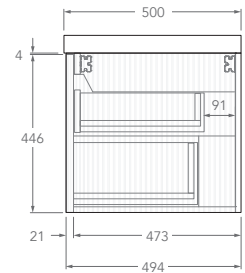

Tech Page Version 1

To see the complete KADO range go to
www.reece.com.au/bathrooms

KADO

NEUE FLUTED ALL DRAWER - DOUBLE CURVED ENDS

STANDARD SIZES	750mm	900mm	1200mm	1500mm	1800mm
Number of Drawers (Including internal drawer)	2	2	4	4	6
Basin Configurations	Centre	Centre	Centre/Offset	Centre/Offset/ Double	Centre/Offset/ Double
12mm Bullnose Benchtop (Durasein Only)					
Width (mm)	762	914	1207	1511	1805
Depth (mm)	506	506	506	506	506
Height (mm)	462	462	462	462	462
20mm Bullnose Benchtop (Cherry Pie & Caesarstone Mineral Only)					
Width (mm)	770	922	1215	1519	1813
Depth (mm)	510	510	510	510	510
Height (mm)	470	470	470	470	470
50mm Squared Benchtop (Durasein Only)					
Width (mm)	750	902	1195	1499	1793
Depth (mm)	500	500	500	500	500
Height (mm)	500	500	500	500	500
90mm Squared Benchtop (Durasein Only)					
Width (mm)	750	902	1195	1499	1793
Depth (mm)	500	500	500	500	500
Height (mm)	540	540	540	540	540
Ceramic Moulded Top					
	Centre	Centre	Centre	Double	N/A
Width (mm)	758	910	1204	1508	
Depth (mm)	505	505	505	505	
Height (mm)	465	465	465	465	

Centre

Offset

Left offset pictured, right offset same but mirrored

KADO

NEUE FLUTED ALL DRAWER - DOUBLE CURVED ENDS

1200mm - 50mm Squared (Durasein Only)

Centre

Offset

Left offset pictured, right offset same but mirrored

1200mm - 90mm Squared (Durasein Only)

Centre

Offset

Left offset pictured, right offset same but mirrored

1200mm - Ceramic

KADO

NEUE FLUTED ALL DRAWER - DOUBLE CURVED ENDS

Double

Offset

Left offset pictured, right offset same but mirrored

1800mm - 90mm Squared (Durasein Only)

Centre

Double

Offset

Left offset pictured, right offset same but mirrored