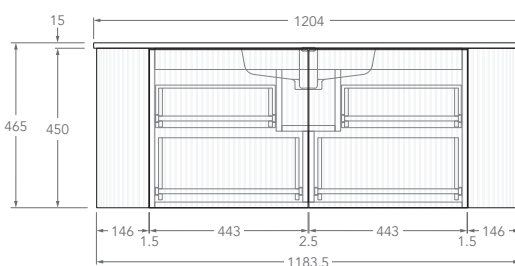

Tech Page Version 1

To see the complete KADO range go to
www.reece.com.au/bathrooms

KADO

NEUE FLUTED ALL DRAWER - DOUBLE CURVED ENDS

STANDARD SIZES	750mm	900mm	1200mm	1500mm	1800mm
Number of Drawers (Including internal drawer)	2	2	4	4	6
Basin Configurations	Centre	Centre	Centre/Offset	Centre/Offset/ Double	Centre/Offset/ Double
12mm Bullnose Benchtop (Durasein Only)					
Width (mm)	762	914	1207	1511	1805
Depth (mm)	506	506	506	506	506
Height (mm)	462	462	462	462	462
20mm Bullnose Benchtop (Cherry Pie & Caesarstone Mineral Only)					
Width (mm)	770	922	1215	1519	1813
Depth (mm)	510	510	510	510	510
Height (mm)	470	470	470	470	470
50mm Squared Benchtop (Durasein Only)					
Width (mm)	750	902	1195	1499	1793
Depth (mm)	500	500	500	500	500
Height (mm)	500	500	500	500	500
90mm Squared Benchtop (Durasein Only)					
Width (mm)	750	902	1195	1499	1793
Depth (mm)	500	500	500	500	500
Height (mm)	540	540	540	540	540
Ceramic Moulded Top					
	Centre	Centre	Centre	Double	N/A
Width (mm)	758	910	1204	1508	
Depth (mm)	505	505	505	505	
Height (mm)	465	465	465	465	

Left offset pictured, right offset same but mirrored

1200mm - 90mm Squared (Durasein Only)

Centre

Offset

Left offset pictured, right offset same but mirrored

1200mm - Ceramic

KADO

NEUE FLUTED ALL DRAWER - DOUBLE CURVED ENDS

1500mm - 12mm Bullnose (Durasein Only)

Centre

Double

Offset

Left offset pictured, right offset same but mirrored

1500mm - 20mm Bullnose (Cherry Pie & Caesarstone Only)

Centre

Double

Double

Offset

Left offset pictured, right offset same but mirrored

1800mm - 90mm Squared (Durasein Only)

Centre

Double

Offset

Left offset pictured, right offset same but mirrored