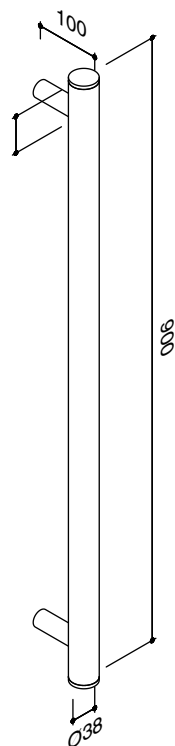

HYDROTHERM
TOWEL RAILS

Hydrotherm Pure Vertical Single Heated Towel Rail 900 x 38mm Chrome

2299127

SPECIFICATIONS

Recommended Use	Residential;Commercial
Colour Finish	Polished Chrome
Primary Material	Copper
Mounting	Wall
Electrical Connection Type	Hardwired
Electrical Connection Position	Bottom
Heating Method	Water Filled
Power Supply (V)	230V AC
IP Rating	IPX5

WARRANTY

Residential & Commercial Use (Years)	10
Spare Parts & Labour (Years)	1

Please refer to Hydrotherm Warranty page for full Terms and Conditions

Dimensions are nominal measurements only.

CLEANING RECOMMENDATIONS:

We recommend the use of soapy water or approved cleaners. This product should not be cleaned with abrasive materials. Damage caused by any improper treatment is not covered by the product warranty. Refer to Warranty Conditions

Disclaimer: Products in this specification manual must by regulation be installed by licensed and registered trade people. The manufacturer/distributor reserves the right to vary specifications or delete models from their range without prior notification. Dimensions are nominal measurements only. Dimensions and set-outs listed are correct at time of publication however the manufacturer/distributor takes no responsibility for printing errors.

Published 18/05/2026

To see the complete Hydrotherm range go to www.reece.com.au