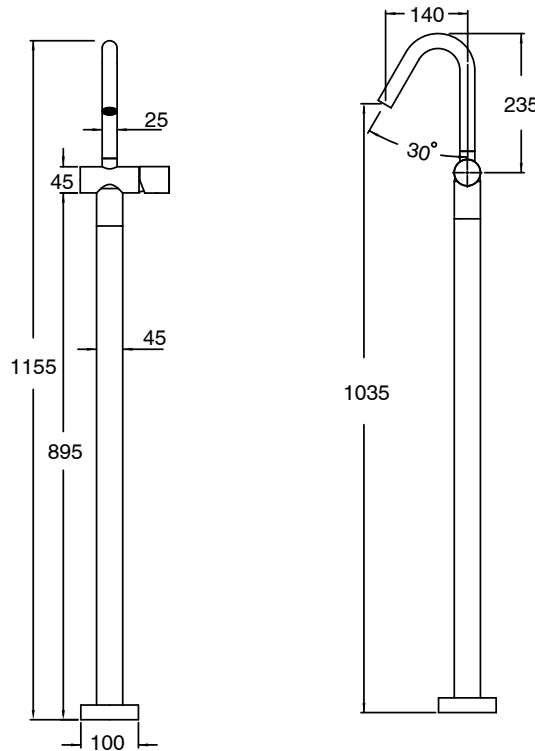

SUSSEX

Sussex Pure Floor Mounted Basin Mixer Tap Trimset with Cirque Textured Handle
PVD Brushed Bronze (5 Star)
9511124

SPECIFICATIONS	
Recommended Use	Residential;Commercial
Colour Finish	Brushed Bronze
Primary Material	DR Brass
Recommended Pressure Range	150 - 500 kPa as per AS3500
Max Continuous Working Temperature (deg C)	65
Min Continuous Working Temperature (deg C)	1
WARRANTY	
Residential Use (Years)	40
Commercial Use (Years)	10
<i>Please refer to Sussex Warranty page for full Terms and Conditions</i>	

Disclaimer: Products in this specification manual must by regulation be installed by licensed and registered trade people. The manufacturer/distributor reserves the right to vary specifications or delete models from their range without prior notification. Dimensions are nominal measurements only. Dimensions and set-outs listed are correct at time of publication however the manufacturer/distributor takes no responsibility for printing errors.