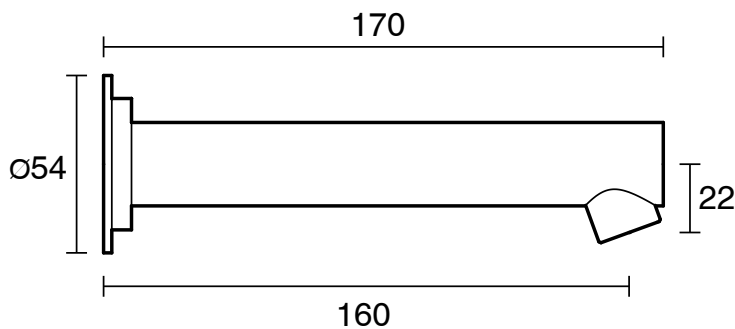

SUSSEX

Sussex Scala Straight Wall Basin Outlet 160mm Chrome (6 Star)

2262950

SPECIFICATIONS

Recommended Use	Residential;Commercial
Colour Finish	Polished Chrome
Primary Material	Brass
Recommended Pressure Range	150 - 500 kPa as per AS3500
Max Continuous Working Temperature (deg C)	65
Min Continuous Working Temperature (deg C)	1

WARRANTY

Residential Use (Years)	40
Commercial Use (Years)	10

Please refer to Sussex Warranty page for full Terms and Conditions