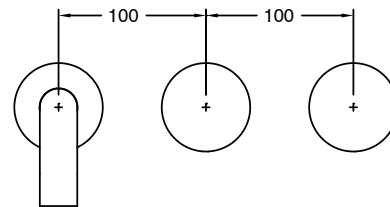

SUSSEX

Sussex Pure Wall Basin Hostess System 250mm Right Hand with Cirque Textured Handles Chrome (3 Star) 2224878

SPECIFICATIONS

Recommended Use	Residential;Commercial
Colour Finish	Polished Chrome
Primary Material	DR Brass
Recommended Pressure Range	150 - 500 kPa as per AS3500
Max Continuous Working Temperature (deg C)	65
Min Continuous Working Temperature (deg C)	1

WARRANTY

Residential Use (Years)	40
Commercial Use (Years)	10

Please refer to Sussex Warranty page for full Terms and Conditions

Dimensions are nominal measurements only.

CLEANING RECOMMENDATIONS:

We recommend the use of soapy water or approved cleaners. This product should not be cleaned with abrasive materials. Damage caused by any improper treatment is not covered by the product warranty. Refer to Warranty Conditions

Disclaimer: Products in this specification manual must by regulation be installed by licensed and registered trade people. The manufacturer/distributor reserves the right to vary specifications or delete models from their range without prior notification. Dimensions are nominal measurements only. Dimensions and set-outs listed are correct at time of publication however the manufacturer/distributor takes no responsibility for printing errors.

Published 01/04/2026

To see the complete Sussex range go to www.reece.com.au