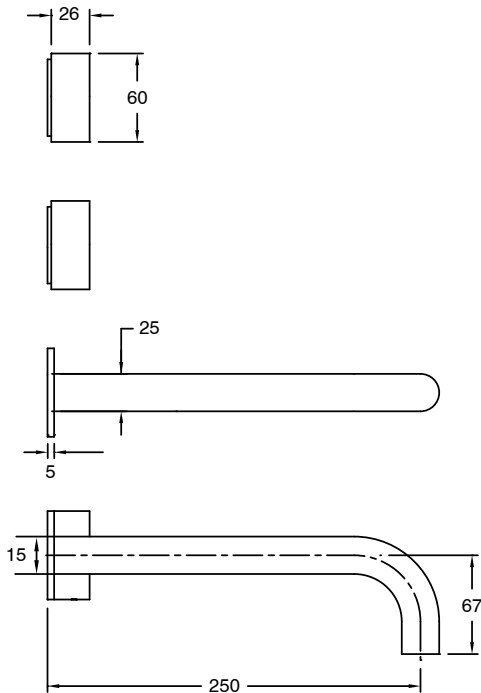

SUSSEX

Sussex Pure Wall Basin Hostess System 250mm Right Hand with Cirque Textured Handles Chrome (3 Star) 2224878

SPECIFICATIONS

Recommended Use	Residential;Commercial
Colour Finish	Polished Chrome
Primary Material	DR Brass
Recommended Pressure Range	150 - 500 kPa as per AS3500
Max Continuous Working Temperature (deg C)	65
Min Continuous Working Temperature (deg C)	1

WARRANTY

Residential Use (Years)	40
Commercial Use (Years)	10

Please refer to Sussex Warranty page for full Terms and Conditions

Dimensions are nominal measurements only.

CLEANING RECOMMENDATIONS:

We recommend the use of soapy water or approved cleaners. This product should not be cleaned with abrasive materials. Damage caused by any improper treatment is not covered by the product warranty. Refer to Warranty Conditions

Disclaimer: Products in this specification manual must by regulation be installed by licensed and registered trade people. The manufacturer/distributor reserves the right to vary specifications or delete models from their range without prior notification. Dimensions are nominal measurements only. Dimensions and set-outs listed are correct at time of publication however the manufacturer/distributor takes no responsibility for printing errors.

Published 01/04/2026

To see the complete Sussex range go to www.reece.com.au