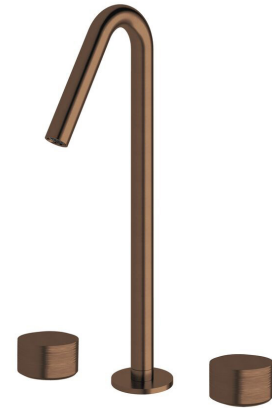

## Sussex Pure Vessel Basin Set with Cirque Textured Handles PVD Brushed Bronze (5 Star) Lead Free

50715

SPECIFICATIONS	
Recommended Use	Residential;Commercial
Colour Finish	Brushed Bronze
Primary Material	Lead Free Brass
Recommended Pressure Range	150 - 500 kPa as per AS3500
Max Continuous Working Temperature (deg C)	65
Min Continuous Working Temperature (deg C)	1
WARRANTY	
Residential Use (Years)	40
Commercial Use (Years)	10
<i>Please refer to Sussex Warranty page for full Terms and Conditions</i>	