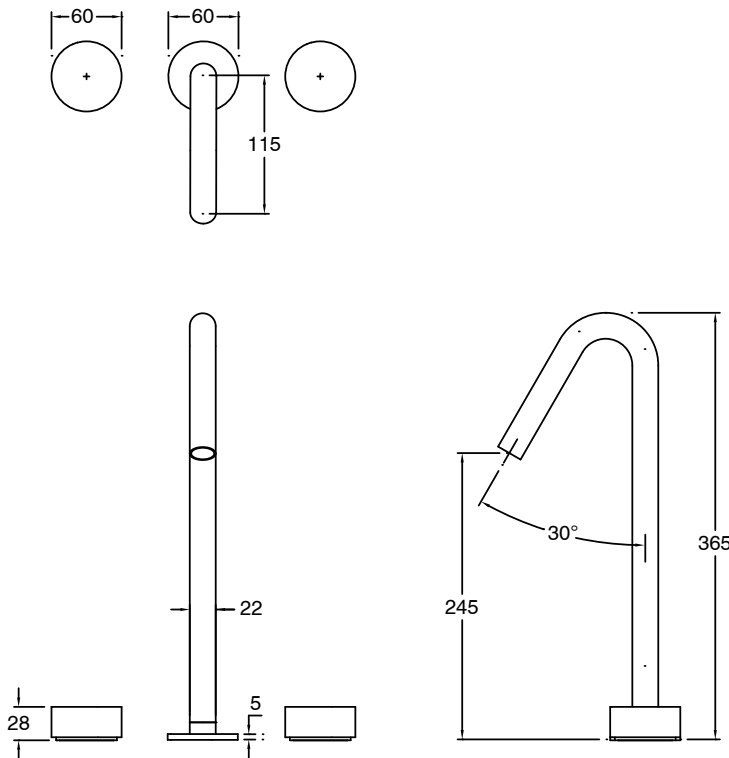

## Sussex Pure Vessel Basin Set with Cirque Textured Handles PVD Brushed Bronze (5 Star) Lead Free

50715

SPECIFICATIONS	
Recommended Use	Residential;Commercial
Colour Finish	Brushed Bronze
Primary Material	Lead Free Brass
Recommended Pressure Range	150 - 500 kPa as per AS3500
Max Continuous Working Temperature (deg C)	65
Min Continuous Working Temperature (deg C)	1
WARRANTY	
Residential Use (Years)	40
Commercial Use (Years)	10
<i>Please refer to Sussex Warranty page for full Terms and Conditions</i>	

Dimensions are nominal measurements only.

**Disclaimer:** Products in this specification manual must by regulation be installed by licensed and registered trade people. The manufacturer/distributor reserves the right to vary specifications or delete models from their range without prior notification. Dimensions are nominal measurements only. Dimensions and set-outs listed are correct at time of publication however the manufacturer/distributor takes no responsibility for printing errors.