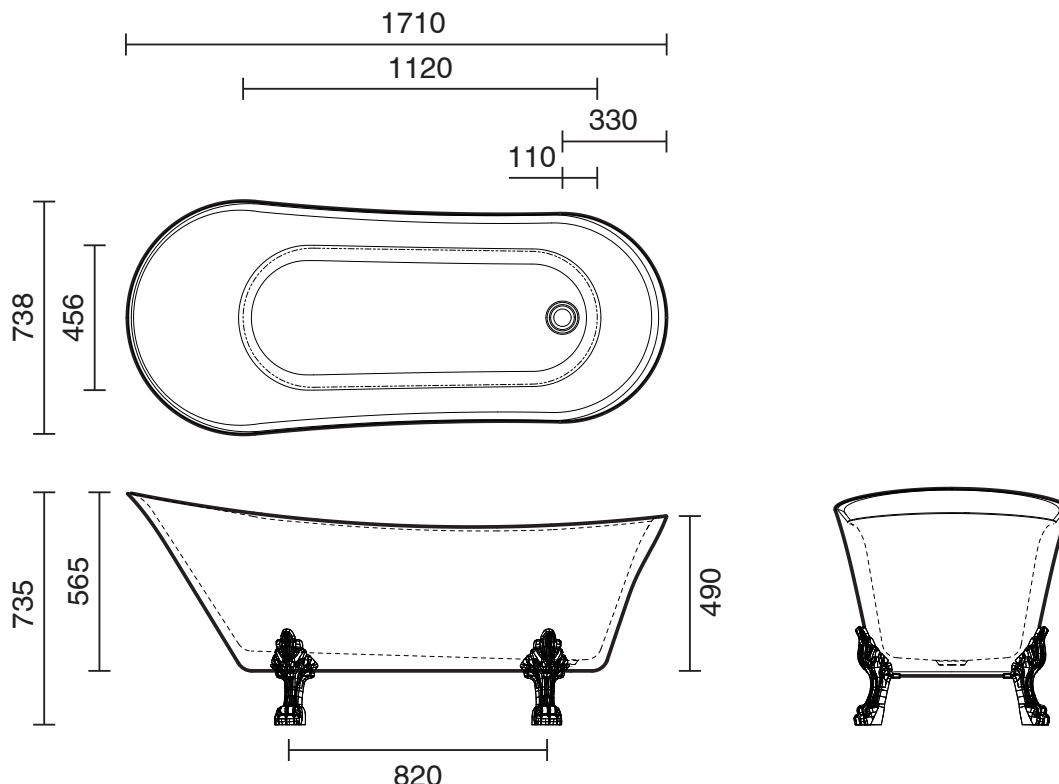

KADO

Kado Era Freestanding Bath 1700mm White with Gold Claw Feet

9509313

SPECIFICATIONS

Recommended Use	Residential;Commercial
Material	Acrylic
Colour	White with Gold Claw Feet
Capacity	220 ltr
Weight	37 kg
Overflow Configuration	No Overflow
Fixing	Anchor feet with flexible sealant
Plug & Waste Size	40mm
Plug & Waste	Sold Separately

WARRANTY

Residential & Commercial Use (Years)	20
Spare Parts & Labour (Years)	1

Please refer to Kado Warranty Page for full Terms and Conditions

Dimensions are nominal measurements only.

CLEANING RECOMMENDATIONS:

We recommend the use of soapy water or approved cleaners. This product should not be cleaned with abrasive materials. Damage caused by any improper treatment is not covered by the product warranty. Refer to Warranty Conditions

Disclaimer: Products in this specification manual must by regulation be installed by licensed and registered trade people. The manufacturer/distributor reserves the right to vary specifications or delete models from their range without prior notification. Dimensions are nominal measurements only. Dimensions and set-outs listed are correct at time of publication however the manufacturer/distributor takes no responsibility for printing errors.

Published 01/04/2026

To see the complete Kado range go to www.reece.com.au