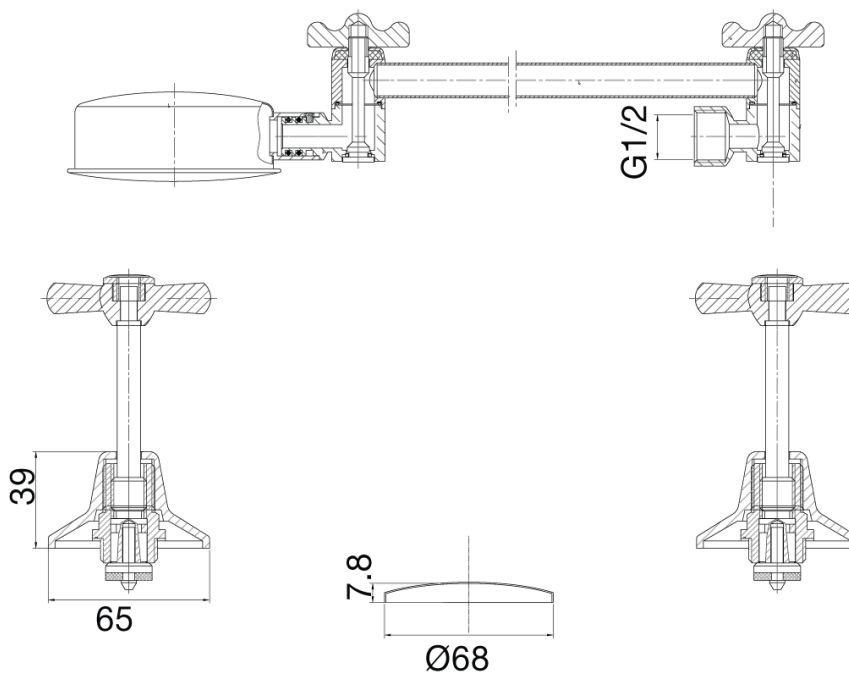

Posh Bristol Shower Set Ivory / Chrome (3 Star)

2205925

SPECIFICATIONS

Recommended Use	Residential;Commercial
Colour Finish	Ivory;Chrome
Primary Material	DR Brass
Recommended Pressure Range	150 - 500 kPa as per AS3500
Max Continuous Working Temperature (deg C)	80
Min Continuous Working Temperature (deg C)	5
Hot Water Unit Suitability	Storage Tank;Continuous Flow

WARRANTY

Residential & Commercial Use (Years)	25
Spare Parts & Labour (Years)	1

Please refer to Posh Warranty Page for full Terms and Conditions

Dimensions are nominal measurements only.

CLEANING RECOMMENDATIONS:

We recommend the use of soapy water or approved cleaners. This product should not be cleaned with abrasive materials. Damage caused by any improper treatment is not covered by the product warranty. Refer to Warranty Conditions

Disclaimer: Products in this specification manual must by regulation be installed by licensed and registered trade people. The manufacturer/distributor reserves the right to vary specifications or delete models from their range without prior notification. Dimensions are nominal measurements only. Dimensions and set-outs listed are correct at time of publication however the manufacturer/distributor takes no responsibility for printing errors.

Published 01/04/2026

To see the complete Posh range go to
www.reece.com.au