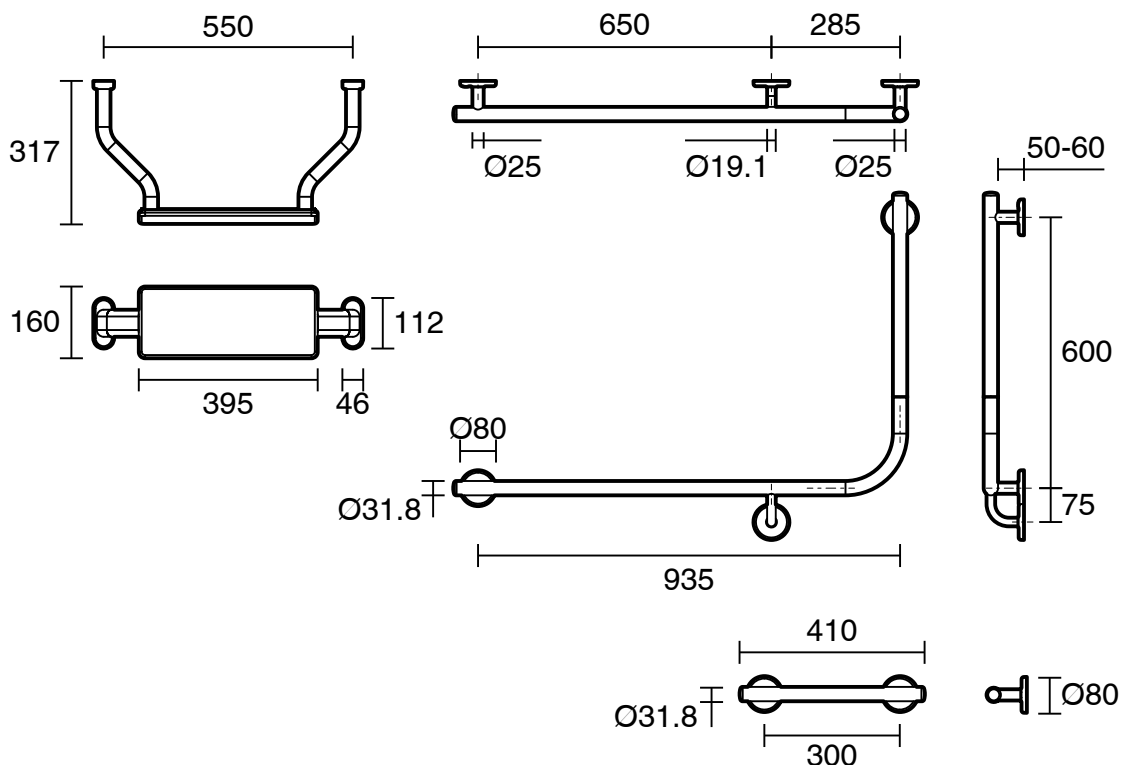

mizu

Mizu Drift 90 Degree Accessible WC Kit Left Hand Brushed Brass

9513051

SPECIFICATIONS	
Recommended Use	Residential;Commercial
Colour Finish	Brushed Brass
Primary Material	Stainless Steel
WARRANTY	
Residential & Commercial Use (Years)	25
Spare Parts & Labour (Years)	1
<i>Please refer to Mizu Warranty page for full Terms and Conditions</i>	

Disclaimer: Products in this specification manual must by regulation be installed by licensed and registered trade people. The manufacturer/distributor reserves the right to vary specifications or delete models from their range without prior notification. Dimensions are nominal measurements only. Dimensions and set-outs listed are correct at time of publication however the manufacturer/distributor takes no responsibility for printing errors.