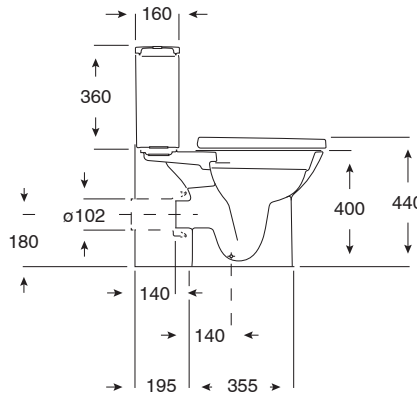

Roca Debba Rimless Close Coupled P Trap Back Inlet Toilet Suite (4 Star)

1831007

SPECIFICATIONS	
Recommended Use	Residential;Commercial
Rim Configuration	Rimless
Pan Outlet Type	P Trap
Pan Material	Vitreous China
Pan Weight (kg)	21
Toilet Seat Type	Soft Close;Quick Release
Toilet Seat Material	Urea
WARRANTY	
Residential & Commercial Use (Years)	25
Spare Parts & Labour (Years)	1
<i>Please refer to Roca Warranty page for full Terms and Conditions</i>	

Disclaimer: Products in this specification manual must by regulation be installed by licensed and registered trade people. The manufacturer/distributor reserves the right to vary specifications or delete models from their range without prior notification. Dimensions are nominal measurements only. Dimensions and set-outs listed are correct at time of publication however the manufacturer/distributor takes no responsibility for printing errors.