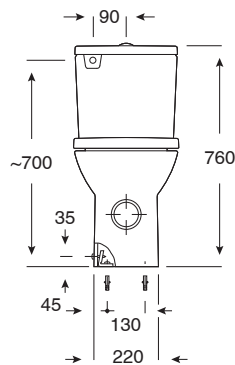

Roca Debba Rimless Close Coupled P Trap Back Inlet Toilet Suite (4 Star)

1831007

SPECIFICATIONS	
Recommended Use	Residential;Commercial
Rim Configuration	Rimless
Pan Outlet Type	P Trap
Pan Material	Vitreous China
Pan Weight (kg)	21
Toilet Seat Type	Soft Close;Quick Release
Toilet Seat Material	Urea
WARRANTY	
Residential & Commercial Use (Years)	25
Spare Parts & Labour (Years)	1
<i>Please refer to Roca Warranty page for full Terms and Conditions</i>	

Disclaimer: Products in this specification manual must by regulation be installed by licensed and registered trade people. The manufacturer/distributor reserves the right to vary specifications or delete models from their range without prior notification. Dimensions are nominal measurements only. Dimensions and set-outs listed are correct at time of publication however the manufacturer/distributor takes no responsibility for printing errors.