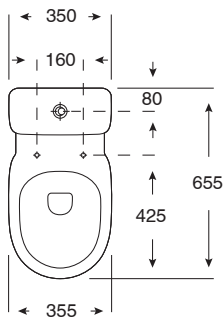

Roca Debba Rimless Close Coupled P Trap Back Inlet Toilet Suite (4 Star)

1831007

SPECIFICATIONS	
Recommended Use	Residential;Commercial
Rim Configuration	Rimless
Pan Outlet Type	P Trap
Pan Material	Vitreous China
Pan Weight (kg)	21
Toilet Seat Type	Soft Close;Quick Release
Toilet Seat Material	Urea
WARRANTY	
Residential & Commercial Use (Years)	25
Spare Parts & Labour (Years)	1
<i>Please refer to Roca Warranty page for full Terms and Conditions</i>	

Disclaimer: Products in this specification manual must by regulation be installed by licensed and registered trade people. The manufacturer/distributor reserves the right to vary specifications or delete models from their range without prior notification. Dimensions are nominal measurements only. Dimensions and set-outs listed are correct at time of publication however the manufacturer/distributor takes no responsibility for printing errors.