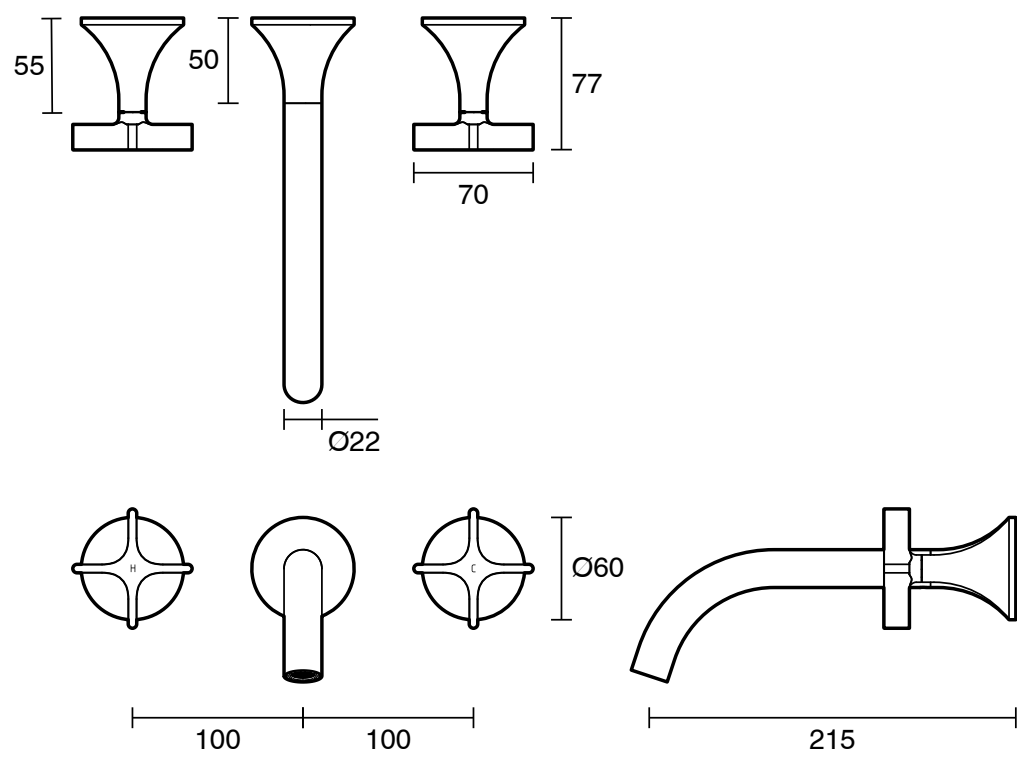

SUSSEX

Sussex Oria Cross Wall Bath Set 215mm PVD Brushed Gunmetal Lead Free

50970

SPECIFICATIONS

Recommended Use	Residential;Commercial
Colour Finish	Brushed Gunmetal
Primary Material	Lead Free Brass
Recommended Pressure Range	150 - 500 kPa as per AS3500
Max Continuous Working Temperature (deg C)	65
Min Continuous Working Temperature (deg C)	1

WARRANTY

Residential Use (Years)	40
Commercial Use (Years)	10

Please refer to Sussex Warranty page for full Terms and Conditions

Dimensions are nominal measurements only.

CLEANING RECOMMENDATIONS:

We recommend the use of soapy water or approved cleaners. This product should not be cleaned with abrasive materials. Damage caused by any improper treatment is not covered by the product warranty. Refer to Warranty Conditions

Disclaimer: Products in this specification manual must by regulation be installed by licensed and registered trade people. The manufacturer/distributor reserves the right to vary specifications or delete models from their range without prior notification. Dimensions are nominal measurements only. Dimensions and set-outs listed are correct at time of publication however the manufacturer/distributor takes no responsibility for printing errors.

Published 12/05/2026

To see the complete Sussex range go to www.reece.com.au