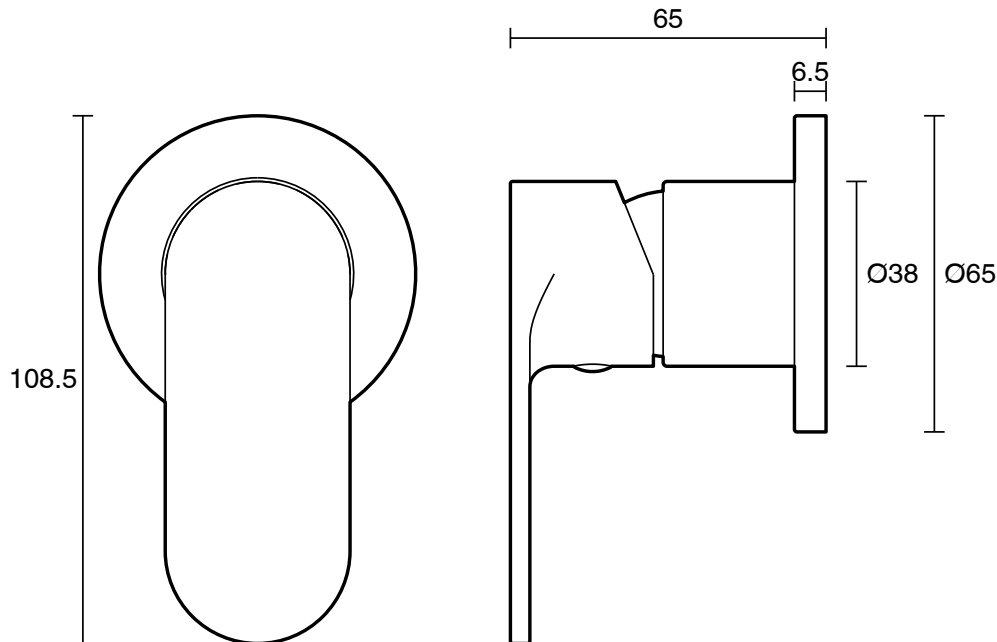

mizu

Mizu Soothe MK2 Shower Mixer Kit Matte Black Lead Free

9512381

SPECIFICATIONS	
Recommended Use	Residential;Commercial
Colour Finish	Matte Black
Primary Material	Lead Free Brass
Recommended Pressure Range	150 - 500 kPa as per AS3500
Max Continuous Working Temperature (deg C)	70
Min Continuous Working Temperature (deg C)	5
WARRANTY	
Residential & Commercial Use (Years)	25
Spare Parts & Labour (Years)	1
<i>Please refer to Mizu Warranty page for full Terms and Conditions</i>	

Disclaimer: Products in this specification manual must by regulation be installed by licensed and registered trade people. The manufacturer/distributor reserves the right to vary specifications or delete models from their range without prior notification. Dimensions are nominal measurements only. Dimensions and set-outs listed are correct at time of publication however the manufacturer/distributor takes no responsibility for printing errors.