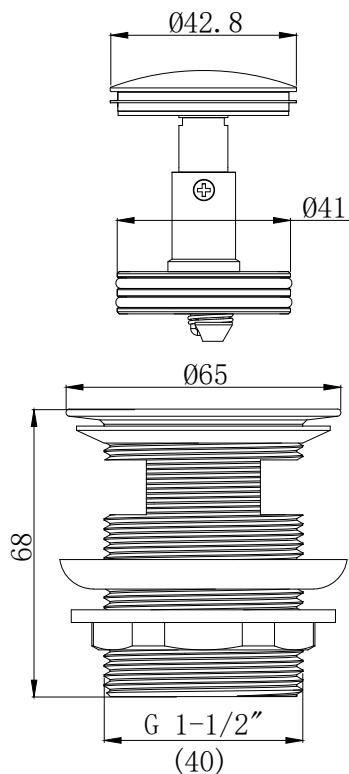

Mizu Drift Pull Out Pop Up Waste 40mm Overflow Chrome Plated

2263446

SPECIFICATIONS	
Recommended Use	Residential;Commercial
Colour Finish	Polished Chrome
Primary Material	DR Brass
WARRANTY	
Parts Replacement Only - excludes labour costs (Years)	1
<i>Please refer to Mizu Warranty page for full Terms and Conditions</i>	