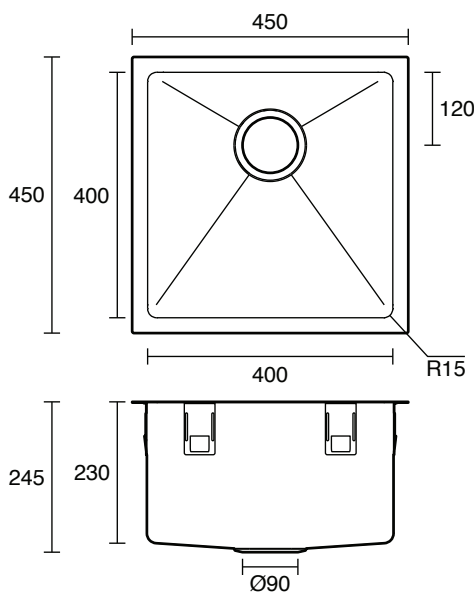

Dimensions are nominal measurements only.

CLEANING RECOMMENDATIONS:

We recommend the use of soapy water or approved cleaners. This product should not be cleaned with abrasive materials. Damage caused by any improper treatment is not covered by the product warranty. Refer to Warranty Conditions

Disclaimer: Products in this specification manual must by regulation be installed by licensed and registered trade people. The manufacturer/distributor reserves the right to vary specifications or delete models from their range without prior notification. Dimensions are nominal measurements only. Dimensions and set-outs listed are correct at time of publication however the manufacturer/distributor takes no responsibility for printing errors.

Published 01/04/2026

To see the complete Memo range go to www.reece.com.au