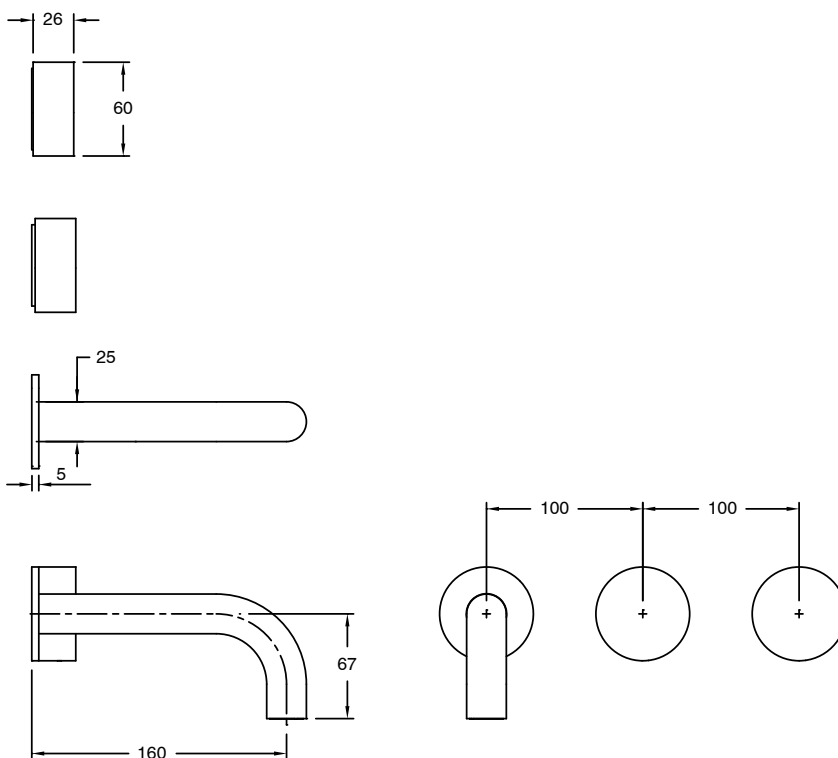

SUSSEX

Sussex Pure Wall Bath Hostess System 200mm with Linear Textured Handles
PVD Brushed Gunmetal Lead Free
46853

SPECIFICATIONS

Recommended Use	Residential;Commercial
Colour Finish	Brushed Gunmetal
Primary Material	Lead Free Brass
Recommended Pressure Range	150 - 500 kPa as per AS3500
Max Continuous Working Temperature (deg C)	65
Min Continuous Working Temperature (deg C)	1

WARRANTY

Residential Use (Years)	40
Commercial Use (Years)	10

Please refer to Sussex Warranty page for full Terms and Conditions

Dimensions are nominal measurements only.

CLEANING RECOMMENDATIONS:

We recommend the use of soapy water or approved cleaners. This product should not be cleaned with abrasive materials. Damage caused by any improper treatment is not covered by the product warranty. Refer to Warranty Conditions

Disclaimer: Products in this specification manual must by regulation be installed by licensed and registered trade people. The manufacturer/distributor reserves the right to vary specifications or delete models from their range without prior notification. Dimensions are nominal measurements only. Dimensions and set-outs listed are correct at time of publication however the manufacturer/distributor takes no responsibility for printing errors.

Published 14/05/2026

To see the complete Sussex range go to www.reece.com.au