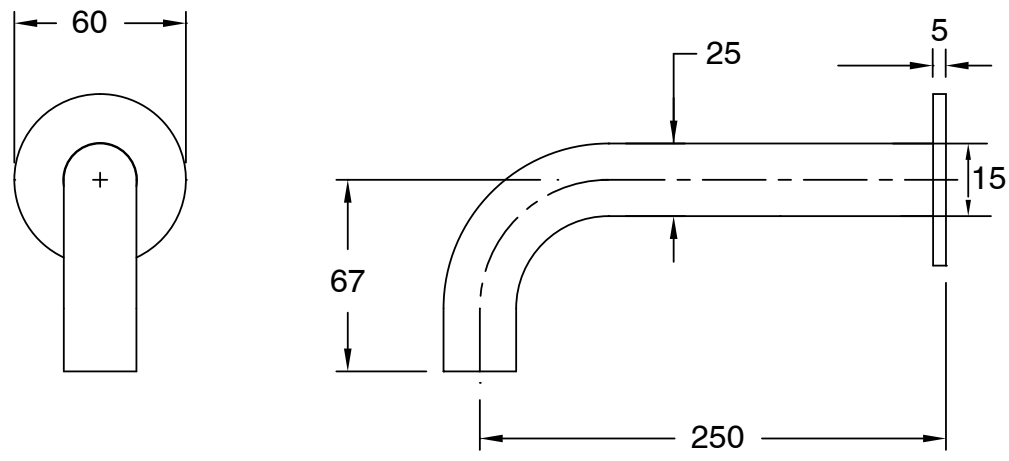

## Sussex Pure Wall Basin Outlet 250mm PVD Matte Black (3 Star) Lead Free

50889

SPECIFICATIONS	
Recommended Use	Residential;Commercial
Colour Finish	Matte Black
Primary Material	Lead Free Brass
Recommended Pressure Range	150 - 500 kPa as per AS3500
Max Continuous Working Temperature (deg C)	65
Min Continuous Working Temperature (deg C)	1
WARRANTY	
Residential Use (Years)	40
Commercial Use (Years)	10
<i>Please refer to Sussex Warranty page for full Terms and Conditions</i>	