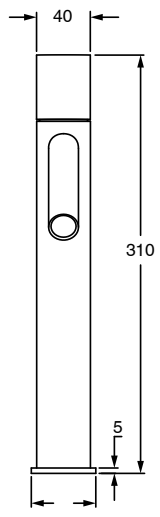

SUSSEX

Sussex Pure Extended Basin Mixer Tap with Diamond Textured Handle PVD Brushed Gold (6 Star)

9510810

SPECIFICATIONS

Recommended Use	Residential;Commercial
Colour Finish	Brushed Gold
Primary Material	DR Brass
Recommended Pressure Range	150 - 500 kPa as per AS3500
Max Continuous Working Temperature (deg C)	65
Min Continuous Working Temperature (deg C)	1

WARRANTY

Residential Use (Years)	40
Commercial Use (Years)	10

Please refer to Sussex Warranty page for full Terms and Conditions