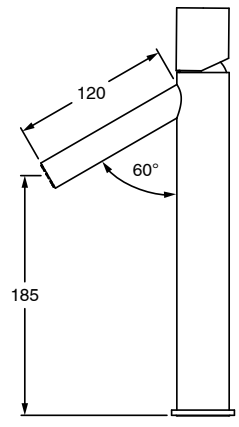

SUSSEX

Sussex Pure Extended Basin Mixer Tap with Diamond Textured Handle PVD Brushed Gold (6 Star)

9510810

SPECIFICATIONS

Recommended Use	Residential;Commercial
Colour Finish	Brushed Gold
Primary Material	DR Brass
Recommended Pressure Range	150 - 500 kPa as per AS3500
Max Continuous Working Temperature (deg C)	65
Min Continuous Working Temperature (deg C)	1

WARRANTY

Residential Use (Years)	40
Commercial Use (Years)	10

Please refer to Sussex Warranty page for full Terms and Conditions