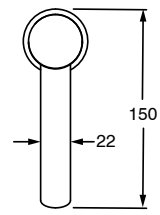

SUSSEX

Sussex Pure Extended Basin Mixer Tap with Diamond Textured Handle PVD Brushed Gold (6 Star)

9510810

SPECIFICATIONS

Recommended Use	Residential;Commercial
Colour Finish	Brushed Gold
Primary Material	DR Brass
Recommended Pressure Range	150 - 500 kPa as per AS3500
Max Continuous Working Temperature (deg C)	65
Min Continuous Working Temperature (deg C)	1

WARRANTY

Residential Use (Years)	40
Commercial Use (Years)	10

Please refer to Sussex Warranty page for full Terms and Conditions