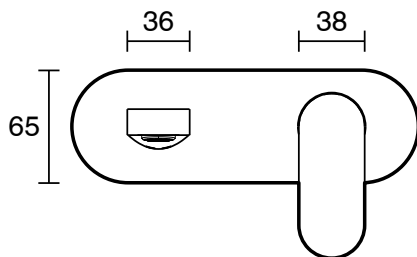

mizu

Mizu Soothe MK2 Wall Basin/Bath Mixer Set Trimset Brushed Gunmetal (6 Star) Lead Free

2265226

SPECIFICATIONS

Recommended Use	Residential;Commercial
Colour Finish	Brushed Gunmetal
Primary Material	Lead Free Brass
Recommended Pressure Range	150 - 500 kPa as per AS3500
Max Continuous Working Temperature (deg C)	70
Min Continuous Working Temperature (deg C)	5

WARRANTY

Residential & Commercial Use (Years)	25
Spare Parts & Labour (Years)	1

Please refer to Mizu Warranty page for full Terms and Conditions

Dimensions are nominal measurements only.

CLEANING RECOMMENDATIONS:

We recommend the use of soapy water or approved cleaners. This product should not be cleaned with abrasive materials. Damage caused by any improper treatment is not covered by the product warranty. Refer to Warranty Conditions

Disclaimer: Products in this specification manual must by regulation be installed by licensed and registered trade people. The manufacturer/distributor reserves the right to vary specifications or delete models from their range without prior notification. Dimensions are nominal measurements only. Dimensions and set-outs listed are correct at time of publication however the manufacturer/distributor takes no responsibility for printing errors.

Published 01/04/2026

To see the complete Mizu range go to www.reece.com.au