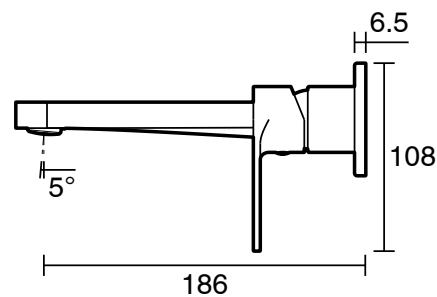

mizu

Mizu Soothe MK2 Wall Basin/Bath Mixer Set Trimset Brushed Gunmetal (6 Star) Lead Free

2265226

SPECIFICATIONS

Recommended Use	Residential;Commercial
Colour Finish	Brushed Gunmetal
Primary Material	Lead Free Brass
Recommended Pressure Range	150 - 500 kPa as per AS3500
Max Continuous Working Temperature (deg C)	70
Min Continuous Working Temperature (deg C)	5

WARRANTY

Residential & Commercial Use (Years)	25
Spare Parts & Labour (Years)	1

Please refer to Mizu Warranty page for full Terms and Conditions

Dimensions are nominal measurements only.

CLEANING RECOMMENDATIONS:

We recommend the use of soapy water or approved cleaners. This product should not be cleaned with abrasive materials. Damage caused by any improper treatment is not covered by the product warranty. Refer to Warranty Conditions

Disclaimer: Products in this specification manual must by regulation be installed by licensed and registered trade people. The manufacturer/distributor reserves the right to vary specifications or delete models from their range without prior notification. Dimensions are nominal measurements only. Dimensions and set-outs listed are correct at time of publication however the manufacturer/distributor takes no responsibility for printing errors.

Published 01/04/2026

To see the complete Mizu range go to www.reece.com.au