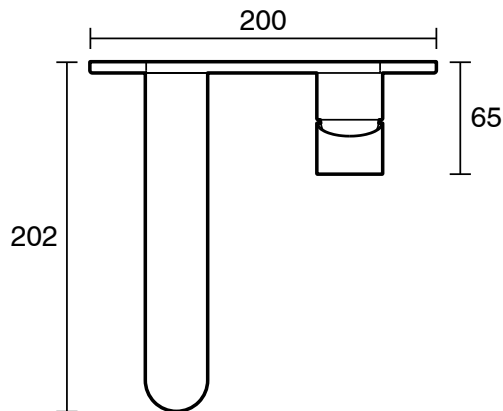

mizu

Mizu Soothe MK2 Wall Basin/Bath Mixer Set Trimset Brushed Gunmetal (6 Star) Lead Free

2265226

SPECIFICATIONS

Recommended Use	Residential;Commercial
Colour Finish	Brushed Gunmetal
Primary Material	Lead Free Brass
Recommended Pressure Range	150 - 500 kPa as per AS3500
Max Continuous Working Temperature (deg C)	70
Min Continuous Working Temperature (deg C)	5

WARRANTY

Residential & Commercial Use (Years)	25
Spare Parts & Labour (Years)	1

Please refer to Mizu Warranty page for full Terms and Conditions

Dimensions are nominal measurements only.

CLEANING RECOMMENDATIONS:

We recommend the use of soapy water or approved cleaners. This product should not be cleaned with abrasive materials. Damage caused by any improper treatment is not covered by the product warranty. Refer to Warranty Conditions

Disclaimer: Products in this specification manual must by regulation be installed by licensed and registered trade people. The manufacturer/distributor reserves the right to vary specifications or delete models from their range without prior notification. Dimensions are nominal measurements only. Dimensions and set-outs listed are correct at time of publication however the manufacturer/distributor takes no responsibility for printing errors.

Published 01/04/2026

To see the complete Mizu range go to www.reece.com.au