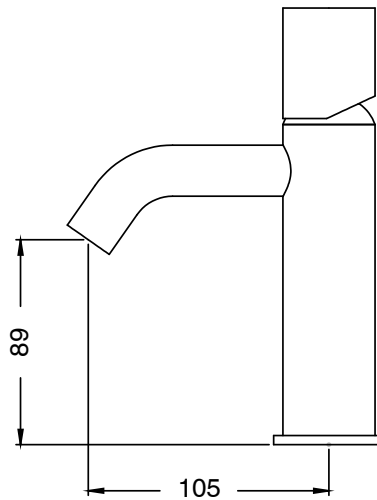

SUSSEX

Sussex Pure Basin Mixer Curved Spout PVD Brushed Bronze (5 Star) Lead Free

46936

SPECIFICATIONS	
Recommended Use	Residential;Commercial
Colour Finish	Brushed Bronze
Primary Material	Lead Free Brass
Recommended Pressure Range	150 - 500 kPa as per AS3500
Max Continuous Working Temperature (deg C)	65
Min Continuous Working Temperature (deg C)	1
WARRANTY	
Residential Use (Years)	40
Commercial Use (Years)	10
<i>Please refer to Sussex Warranty page for full Terms and Conditions</i>	