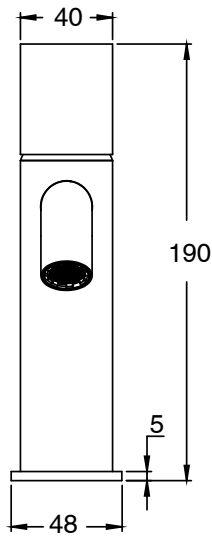

SUSSEX

Sussex Pure Basin Mixer Curved Spout PVD Brushed Bronze (5 Star) Lead Free

46936

SPECIFICATIONS	
Recommended Use	Residential;Commercial
Colour Finish	Brushed Bronze
Primary Material	Lead Free Brass
Recommended Pressure Range	150 - 500 kPa as per AS3500
Max Continuous Working Temperature (deg C)	65
Min Continuous Working Temperature (deg C)	1
WARRANTY	
Residential Use (Years)	40
Commercial Use (Years)	10
<i>Please refer to Sussex Warranty page for full Terms and Conditions</i>	