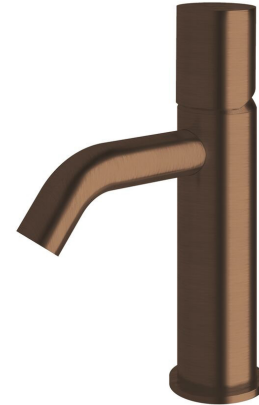

SUSSEX

Sussex Pure Basin Mixer Curved Spout PVD Brushed Bronze (5 Star) Lead Free

46936

SPECIFICATIONS	
Recommended Use	Residential;Commercial
Colour Finish	Brushed Bronze
Primary Material	Lead Free Brass
Recommended Pressure Range	150 - 500 kPa as per AS3500
Max Continuous Working Temperature (deg C)	65
Min Continuous Working Temperature (deg C)	1
WARRANTY	
Residential Use (Years)	40
Commercial Use (Years)	10
<i>Please refer to Sussex Warranty page for full Terms and Conditions</i>	