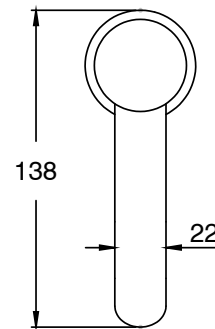

SUSSEX

Sussex Pure Basin Mixer Curved Spout PVD Brushed Bronze (5 Star) Lead Free

46936

SPECIFICATIONS	
Recommended Use	Residential;Commercial
Colour Finish	Brushed Bronze
Primary Material	Lead Free Brass
Recommended Pressure Range	150 - 500 kPa as per AS3500
Max Continuous Working Temperature (deg C)	65
Min Continuous Working Temperature (deg C)	1
WARRANTY	
Residential Use (Years)	40
Commercial Use (Years)	10
<i>Please refer to Sussex Warranty page for full Terms and Conditions</i>	

Disclaimer: Products in this specification manual must by regulation be installed by licensed and registered trade people. The manufacturer/distributor reserves the right to vary specifications or delete models from their range without prior notification. Dimensions are nominal measurements only. Dimensions and set-outs listed are correct at time of publication however the manufacturer/distributor takes no responsibility for printing errors.