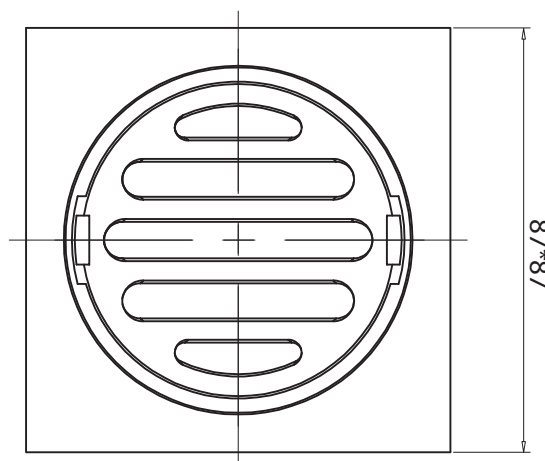

## Mizu Drift Brass Trapscrew Grate Square 80mm Brushed Gunmetal

246029

SPECIFICATIONS	
Recommended Use	Residential;Commercial
Colour Finish	Brushed Gunmetal
Primary Material	DR Brass
WARRANTY	
Parts Replacement Only - excludes labour costs (Years)	1
<i>Please refer to Mizu Warranty page for full Terms and Conditions</i>	

Dimensions are nominal measurements only.