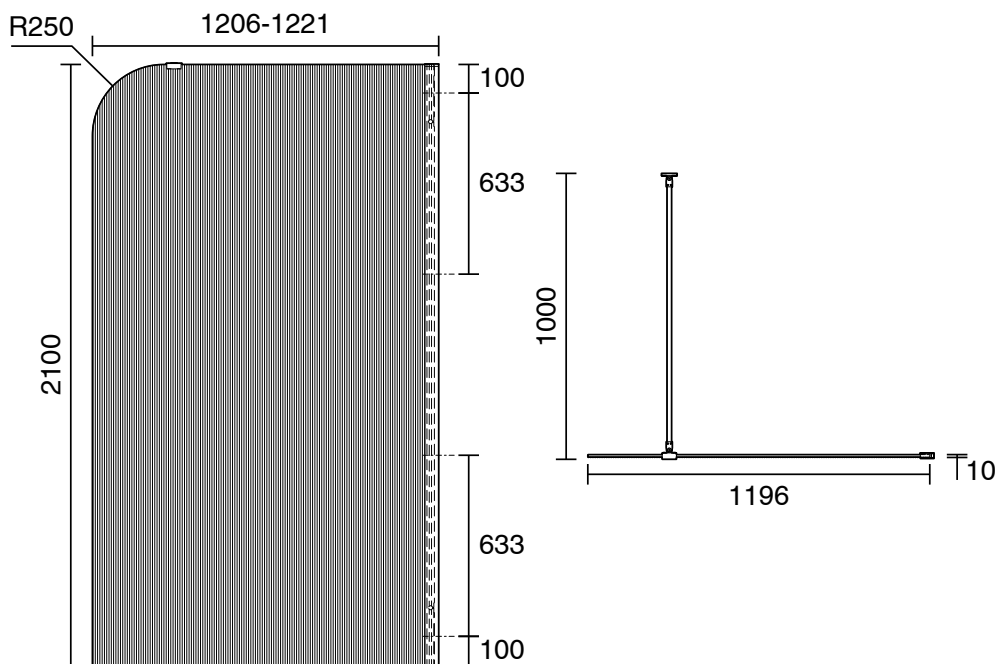

KADO

Kado Lux Frameless Curved Right Fluted Panel with Wall Channel 1200mm Brushed Brass

1710122

SPECIFICATIONS

Recommended Use	Residential;Commercial
Colour Finish	Brushed Brass;Clear
Primary Material	Glass
Frame Configuration	Frameless
Screen Shape	Curved
Screen Appearance	Fluted
Screen Fixing	Channel
Mounting	Wall

WARRANTY

Residential & Commercial Use (Years)	7
Spare Parts & Labour (Years)	1

Please refer to Kado Warranty Page for full Terms and Conditions

Dimensions are nominal measurements only.

CLEANING RECOMMENDATIONS:

We recommend the use of soapy water or approved cleaners. This product should not be cleaned with abrasive materials. Damage caused by any improper treatment is not covered by the product warranty. Refer to Warranty Conditions

Disclaimer: Products in this specification manual must by regulation be installed by licensed and registered trade people. The manufacturer/distributor reserves the right to vary specifications or delete models from their range without prior notification. Dimensions are nominal measurements only. Dimensions and set-outs listed are correct at time of publication however the manufacturer/distributor takes no responsibility for printing errors.

Published 01/04/2026

To see the complete Kado range go to www.reece.com.au