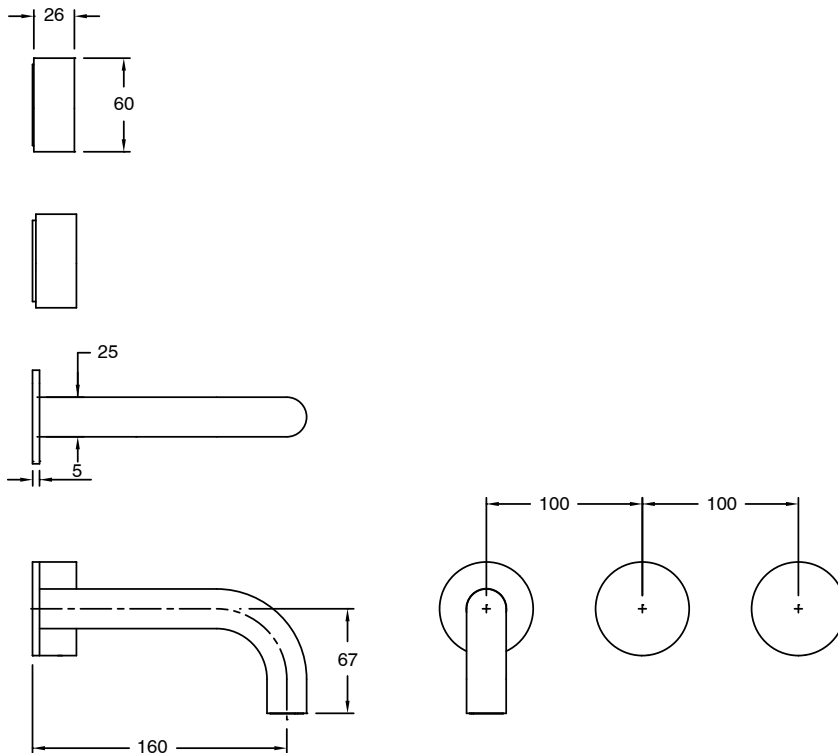

SUSSEX

**Sussex Pure Wall Basin Hostess System 160mm with Linear Textured Handles
PVD Brushed Bronze (3 Star) Lead Free
50782**

SPECIFICATIONS	
Recommended Use	Residential;Commercial
Colour Finish	Brushed Bronze
Primary Material	Lead Free Brass
Recommended Pressure Range	150 - 500 kPa as per AS3500
Max Continuous Working Temperature (deg C)	65
Min Continuous Working Temperature (deg C)	1
WARRANTY	
Residential Use (Years)	40
Commercial Use (Years)	10
<i>Please refer to Sussex Warranty page for full Terms and Conditions</i>	

Disclaimer: Products in this specification manual must by regulation be installed by licensed and registered trade people. The manufacturer/distributor reserves the right to vary specifications or delete models from their range without prior notification. Dimensions are nominal measurements only. Dimensions and set-outs listed are correct at time of publication however the manufacturer/distributor takes no responsibility for printing errors.