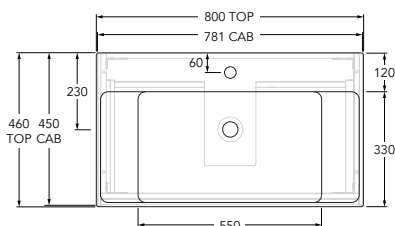

Roca Ona Vanity All Drawer Single Centre Bowl 800mm Matte White

20589

SPECIFICATIONS

Recommended Use	Residential;Commercial
Mounting	Wall
Basin Included	Yes
Bowl Configuration	Centre
Number of Bowls	Single
Taphole Options	One
Door/Drawer Configuration	Drawers Only
Door/Drawer Options	1 Drawer
Cabinet Material	Laminate
Cabinet Colour	Matte White
Basin Material	Fine Ceramic
Basin Colour	White
Overflow Included	Yes
Plug & Waste Included	No
Plug & Waste Size	32mm x 40mm

WARRANTY

Residential Use (Years)	10
Commercial Use (Years)	1
Spare Parts & Labour (Years)	1

Please refer to Roca Warranty page for full Terms and Conditions

Dimensions are nominal measurements only.

CLEANING RECOMMENDATIONS:

We recommend the use of soapy water or approved cleaners. This product should not be cleaned with abrasive materials. Damage caused by any improper treatment is not covered by the product warranty. Refer to Warranty Conditions

Disclaimer: Products in this specification manual must by regulation be installed by licensed and registered trade people. The manufacturer/distributor reserves the right to vary specifications or delete models from their range without prior notification. Dimensions are nominal measurements only. Dimensions and set-outs listed are correct at time of publication however the manufacturer/distributor takes no responsibility for printing errors.

Published 21/05/2026

To see the complete Roca range go to
www.reece.com.au