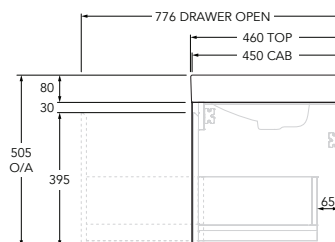

Roca Ona Vanity All Drawer Single Centre Bowl 800mm Matte White

20589

SPECIFICATIONS

Recommended Use	Residential;Commercial
Mounting	Wall
Basin Included	Yes
Bowl Configuration	Centre
Number of Bowls	Single
Taphole Options	One
Door/Drawer Configuration	Drawers Only
Door/Drawer Options	1 Drawer
Cabinet Material	Laminate
Cabinet Colour	Matte White
Basin Material	Fine Ceramic
Basin Colour	White
Overflow Included	Yes
Plug & Waste Included	No
Plug & Waste Size	32mm x 40mm

WARRANTY

Residential Use (Years)	10
Commercial Use (Years)	1
Spare Parts & Labour (Years)	1

Please refer to Roca Warranty page for full Terms and Conditions

Dimensions are nominal measurements only.

CLEANING RECOMMENDATIONS:

We recommend the use of soapy water or approved cleaners. This product should not be cleaned with abrasive materials. Damage caused by any improper treatment is not covered by the product warranty. Refer to Warranty Conditions

Disclaimer: Products in this specification manual must by regulation be installed by licensed and registered trade people. The manufacturer/distributor reserves the right to vary specifications or delete models from their range without prior notification. Dimensions are nominal measurements only. Dimensions and set-outs listed are correct at time of publication however the manufacturer/distributor takes no responsibility for printing errors.

Published 21/05/2026

To see the complete Roca range go to
www.reece.com.au