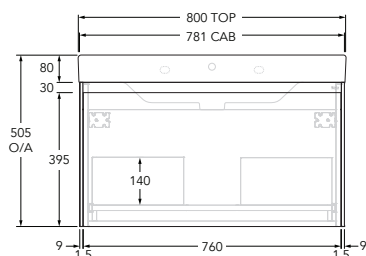

Roca Ona Vanity All Drawer Single Centre Bowl 800mm Matte White

20589

SPECIFICATIONS

Recommended Use	Residential;Commercial
Mounting	Wall
Basin Included	Yes
Bowl Configuration	Centre
Number of Bowls	Single
Taphole Options	One
Door/Drawer Configuration	Drawers Only
Door/Drawer Options	1 Drawer
Cabinet Material	Laminate
Cabinet Colour	Matte White
Basin Material	Fine Ceramic
Basin Colour	White
Overflow Included	Yes
Plug & Waste Included	No
Plug & Waste Size	32mm x 40mm

WARRANTY

Residential Use (Years)	10
Commercial Use (Years)	1
Spare Parts & Labour (Years)	1

Please refer to Roca Warranty page for full Terms and Conditions

Dimensions are nominal measurements only.

CLEANING RECOMMENDATIONS:

We recommend the use of soapy water or approved cleaners. This product should not be cleaned with abrasive materials. Damage caused by any improper treatment is not covered by the product warranty. Refer to Warranty Conditions

Disclaimer: Products in this specification manual must by regulation be installed by licensed and registered trade people. The manufacturer/distributor reserves the right to vary specifications or delete models from their range without prior notification. Dimensions are nominal measurements only. Dimensions and set-outs listed are correct at time of publication however the manufacturer/distributor takes no responsibility for printing errors.

Published 21/05/2026

To see the complete Roca range go to
www.reece.com.au