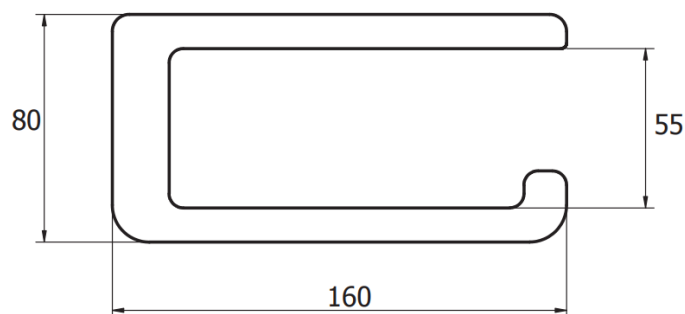

mizu

Mizu Soothe Toilet Roll Holder Curved Chrome

9503860

SPECIFICATIONS

Recommended Use	Residential;Commercial
Colour Finish	Polished Chrome
Primary Material	Brass

WARRANTY

Residential & Commercial Use (Years)	25
Spare Parts & Labour (Years)	1

Please refer to Mizu Warranty page for full Terms and Conditions

Dimensions are nominal measurements only.

CLEANING RECOMMENDATIONS:

We recommend the use of soapy water or approved cleaners. This product should not be cleaned with abrasive materials. Damage caused by any improper treatment is not covered by the product warranty. Refer to Warranty Conditions

Disclaimer: Products in this specification manual must by regulation be installed by licensed and registered trade people. The manufacturer/distributor reserves the right to vary specifications or delete models from their range without prior notification. Dimensions are nominal measurements only. Dimensions and set-outs listed are correct at time of publication however the manufacturer/distributor takes no responsibility for printing errors.

Published 01/04/2026

To see the complete Mizu range go to www.reece.com.au