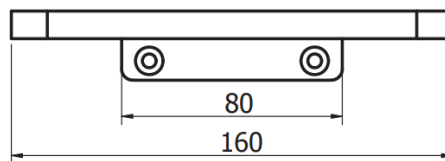

mizu

Mizu Soothe Toilet Roll Holder Curved Chrome

9503860

SPECIFICATIONS

Recommended Use	Residential;Commercial
Colour Finish	Polished Chrome
Primary Material	Brass

WARRANTY

Residential & Commercial Use (Years)	25
Spare Parts & Labour (Years)	1

Please refer to Mizu Warranty page for full Terms and Conditions

Dimensions are nominal measurements only.

CLEANING RECOMMENDATIONS:

We recommend the use of soapy water or approved cleaners. This product should not be cleaned with abrasive materials. Damage caused by any improper treatment is not covered by the product warranty. Refer to Warranty Conditions

Disclaimer: Products in this specification manual must by regulation be installed by licensed and registered trade people. The manufacturer/distributor reserves the right to vary specifications or delete models from their range without prior notification. Dimensions are nominal measurements only. Dimensions and set-outs listed are correct at time of publication however the manufacturer/distributor takes no responsibility for printing errors.

Published 01/04/2026

To see the complete Mizu range go to www.reece.com.au