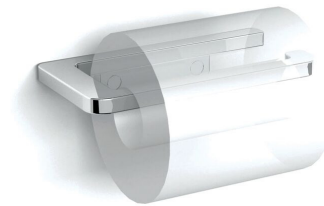

mizu

Mizu Soothe Toilet Roll Holder Curved Chrome

9503860

SPECIFICATIONS

Recommended Use	Residential;Commercial
Colour Finish	Polished Chrome
Primary Material	Brass

WARRANTY

Residential & Commercial Use (Years)	25
Spare Parts & Labour (Years)	1

Please refer to Mizu Warranty page for full Terms and Conditions

Dimensions are nominal measurements only.

CLEANING RECOMMENDATIONS:

We recommend the use of soapy water or approved cleaners. This product should not be cleaned with abrasive materials. Damage caused by any improper treatment is not covered by the product warranty. Refer to Warranty Conditions

Disclaimer: Products in this specification manual must by regulation be installed by licensed and registered trade people. The manufacturer/distributor reserves the right to vary specifications or delete models from their range without prior notification. Dimensions are nominal measurements only. Dimensions and set-outs listed are correct at time of publication however the manufacturer/distributor takes no responsibility for printing errors.

Published 01/04/2026

To see the complete Mizu range go to www.reece.com.au