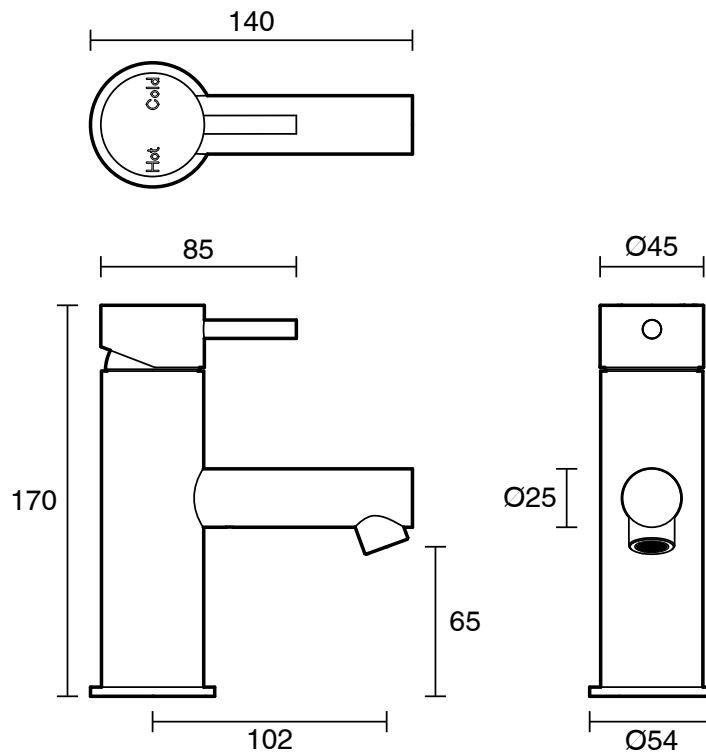

SUSSEX

Scala Basin Mixer 90mm Outlet PVD Brushed Gold (6 Star) Lead Free

51345

SPECIFICATIONS	
Recommended Use	Residential;Commercial
Colour Finish	Brushed Gold
Primary Material	Lead Free Brass
Recommended Pressure Range	150 - 500 kPa as per AS3500
Max Continuous Working Temperature (deg C)	65
Min Continuous Working Temperature (deg C)	1
WARRANTY	
Residential Use (Years)	40
Commercial Use (Years)	10
<i>Please refer to Sussex Warranty page for full Terms and Conditions</i>	

Disclaimer: Products in this specification manual must by regulation be installed by licensed and registered trade people. The manufacturer/distributor reserves the right to vary specifications or delete models from their range without prior notification. Dimensions are nominal measurements only. Dimensions and set-outs listed are correct at time of publication however the manufacturer/distributor takes no responsibility for printing errors.