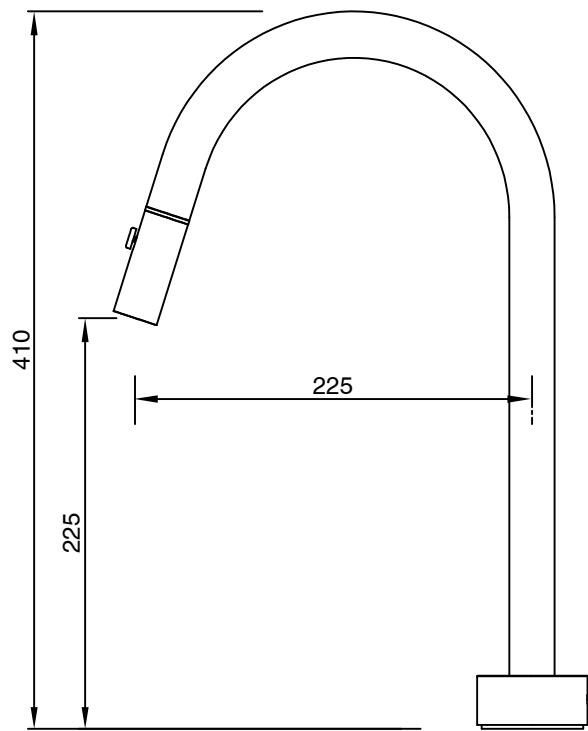

SUSSEX

Sussex Pure Progressive Sink Mixer Set Pull Out Spray with Cirque Textured Handles PVD Matte Black (4 Star) Lead Free 50593

SPECIFICATIONS

Recommended Use	Residential;Commercial
Colour Finish	Matte Black
Primary Material	Lead Free Brass
Recommended Pressure Range	150 - 500 kPa as per AS3500
Max Continuous Working Temperature (deg C)	65
Min Continuous Working Temperature (deg C)	1

WARRANTY

Residential Use (Years)	40
Commercial Use (Years)	10

Please refer to Sussex Warranty page for full Terms and Conditions

Dimensions are nominal measurements only.

CLEANING RECOMMENDATIONS:

We recommend the use of soapy water or approved cleaners. This product should not be cleaned with abrasive materials. Damage caused by any improper treatment is not covered by the product warranty. Refer to Warranty Conditions

Disclaimer: Products in this specification manual must by regulation be installed by licensed and registered trade people. The manufacturer/distributor reserves the right to vary specifications or delete models from their range without prior notification. Dimensions are nominal measurements only. Dimensions and set-outs listed are correct at time of publication however the manufacturer/distributor takes no responsibility for printing errors.

Published 07/05/2026

To see the complete Sussex range go to www.reece.com.au