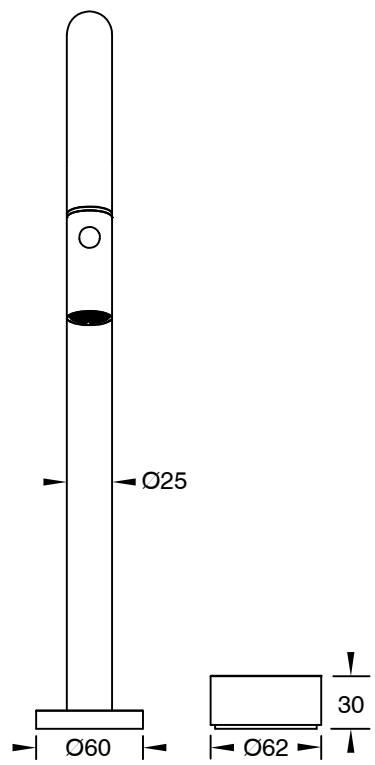

SUSSEX

Sussex Pure Progressive Sink Mixer Set Pull Out Spray with Cirque Textured Handles PVD Matte Black (4 Star) Lead Free 50593

SPECIFICATIONS

Recommended Use	Residential;Commercial
Colour Finish	Matte Black
Primary Material	Lead Free Brass
Recommended Pressure Range	150 - 500 kPa as per AS3500
Max Continuous Working Temperature (deg C)	65
Min Continuous Working Temperature (deg C)	1

WARRANTY

Residential Use (Years)	40
Commercial Use (Years)	10

Please refer to Sussex Warranty page for full Terms and Conditions

Dimensions are nominal measurements only.

CLEANING RECOMMENDATIONS:

We recommend the use of soapy water or approved cleaners. This product should not be cleaned with abrasive materials. Damage caused by any improper treatment is not covered by the product warranty. Refer to Warranty Conditions

Disclaimer: Products in this specification manual must by regulation be installed by licensed and registered trade people. The manufacturer/distributor reserves the right to vary specifications or delete models from their range without prior notification. Dimensions are nominal measurements only. Dimensions and set-outs listed are correct at time of publication however the manufacturer/distributor takes no responsibility for printing errors.

Published 07/05/2026

To see the complete Sussex range go to www.reece.com.au