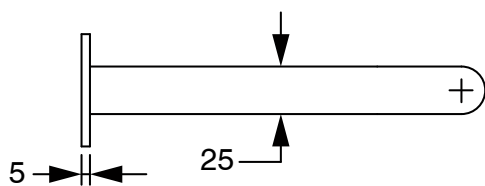

SUSSEX

Sussex Pure Progressive Wall Bath Mixer Tap System 200mm Matte Black

2299029

SPECIFICATIONS

Recommended Use	Residential;Commercial
Colour Finish	Matte Black
Primary Material	DR Brass
Recommended Pressure Range	150 - 500 kPa as per AS3500
Max Continuous Working Temperature (deg C)	65
Min Continuous Working Temperature (deg C)	1

WARRANTY

Residential Use (Years)	40
Commercial Use (Years)	10

Please refer to Sussex Warranty page for full Terms and Conditions

Dimensions are nominal measurements only.

CLEANING RECOMMENDATIONS:

We recommend the use of soapy water or approved cleaners. This product should not be cleaned with abrasive materials. Damage caused by any improper treatment is not covered by the product warranty. Refer to Warranty Conditions

Disclaimer: Products in this specification manual must by regulation be installed by licensed and registered trade people. The manufacturer/distributor reserves the right to vary specifications or delete models from their range without prior notification. Dimensions are nominal measurements only. Dimensions and set-outs listed are correct at time of publication however the manufacturer/distributor takes no responsibility for printing errors.

Published 10/04/2026

To see the complete Sussex range go to www.reece.com.au