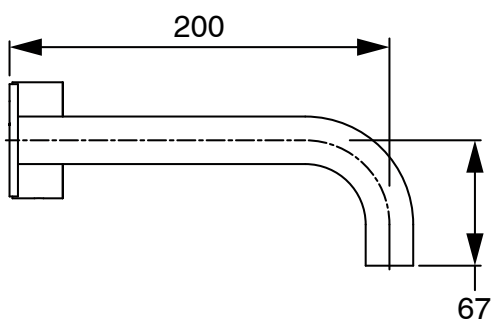

SUSSEX

Sussex Pure Progressive Wall Bath Mixer Tap System 200mm Matte Black

2299029

SPECIFICATIONS

Recommended Use	Residential;Commercial
Colour Finish	Matte Black
Primary Material	DR Brass
Recommended Pressure Range	150 - 500 kPa as per AS3500
Max Continuous Working Temperature (deg C)	65
Min Continuous Working Temperature (deg C)	1

WARRANTY

Residential Use (Years)	40
Commercial Use (Years)	10

Please refer to Sussex Warranty page for full Terms and Conditions

Dimensions are nominal measurements only.

CLEANING RECOMMENDATIONS:

We recommend the use of soapy water or approved cleaners. This product should not be cleaned with abrasive materials. Damage caused by any improper treatment is not covered by the product warranty. Refer to Warranty Conditions

Disclaimer: Products in this specification manual must by regulation be installed by licensed and registered trade people. The manufacturer/distributor reserves the right to vary specifications or delete models from their range without prior notification. Dimensions are nominal measurements only. Dimensions and set-outs listed are correct at time of publication however the manufacturer/distributor takes no responsibility for printing errors.

Published 10/04/2026

To see the complete Sussex range go to www.reece.com.au