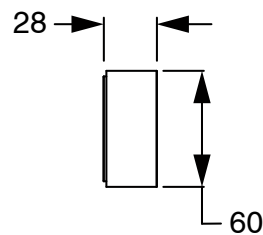

SUSSEX

Sussex Pure Progressive Wall Bath Mixer Tap System 200mm Matte Black

2299029

SPECIFICATIONS

Recommended Use	Residential;Commercial
Colour Finish	Matte Black
Primary Material	DR Brass
Recommended Pressure Range	150 - 500 kPa as per AS3500
Max Continuous Working Temperature (deg C)	65
Min Continuous Working Temperature (deg C)	1

WARRANTY

Residential Use (Years)	40
Commercial Use (Years)	10

Please refer to Sussex Warranty page for full Terms and Conditions

Dimensions are nominal measurements only.

CLEANING RECOMMENDATIONS:

We recommend the use of soapy water or approved cleaners. This product should not be cleaned with abrasive materials. Damage caused by any improper treatment is not covered by the product warranty. Refer to Warranty Conditions

Disclaimer: Products in this specification manual must by regulation be installed by licensed and registered trade people. The manufacturer/distributor reserves the right to vary specifications or delete models from their range without prior notification. Dimensions are nominal measurements only. Dimensions and set-outs listed are correct at time of publication however the manufacturer/distributor takes no responsibility for printing errors.

Published 10/04/2026

To see the complete Sussex range go to www.reece.com.au