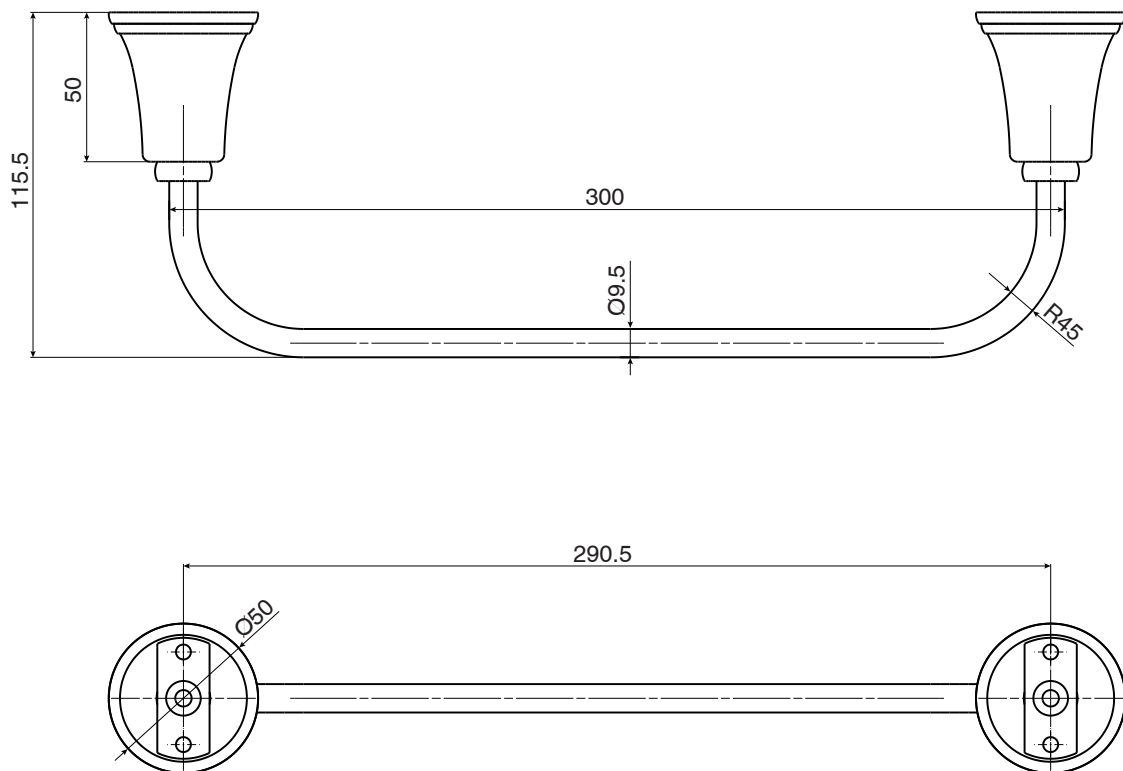

Posh Canterbury Single Towel Rail 300mm Chrome

9508456

SPECIFICATIONS

Recommended Use	Residential;Commercial
Colour Finish	Polished Chrome
Primary Material	DR Brass

WARRANTY

Residential & Commercial Use (Years)	25
Spare Parts & Labour (Years)	1

Please refer to Posh Warranty Page for full Terms and Conditions

Dimensions are nominal measurements only.

CLEANING RECOMMENDATIONS:

We recommend the use of soapy water or approved cleaners. This product should not be cleaned with abrasive materials. Damage caused by any improper treatment is not covered by the product warranty. Refer to Warranty Conditions

Disclaimer: Products in this specification manual must by regulation be installed by licensed and registered trade people. The manufacturer/distributor reserves the right to vary specifications or delete models from their range without prior notification. Dimensions are nominal measurements only. Dimensions and set-outs listed are correct at time of publication however the manufacturer/distributor takes no responsibility for printing errors.

Published 01/04/2026

To see the complete Posh range go to
www.reece.com.au