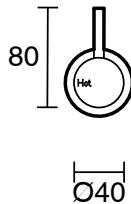

## Scala Straight Wall Basin Set 160mm PVD Brushed Platinum Gold (5 Star) Lead Free

52467

SPECIFICATIONS	
Recommended Use	Residential;Commercial
Colour Finish	Brushed Platinum Gold
Primary Material	Lead Free Brass
Recommended Pressure Range	150 - 500 kPa as per AS3500
Max Continuous Working Temperature (deg C)	65
Min Continuous Working Temperature (deg C)	1
WARRANTY	
Residential Use (Years)	40
Commercial Use (Years)	10
<i>Please refer to Sussex Warranty page for full Terms and Conditions</i>	

Dimensions are nominal measurements only.