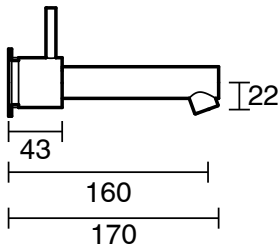

## Scala Straight Wall Basin Set 160mm PVD Brushed Platinum Gold (5 Star) Lead Free

52467

SPECIFICATIONS	
Recommended Use	Residential;Commercial
Colour Finish	Brushed Platinum Gold
Primary Material	Lead Free Brass
Recommended Pressure Range	150 - 500 kPa as per AS3500
Max Continuous Working Temperature (deg C)	65
Min Continuous Working Temperature (deg C)	1
WARRANTY	
Residential Use (Years)	40
Commercial Use (Years)	10
<i>Please refer to Sussex Warranty page for full Terms and Conditions</i>	

Dimensions are nominal measurements only.