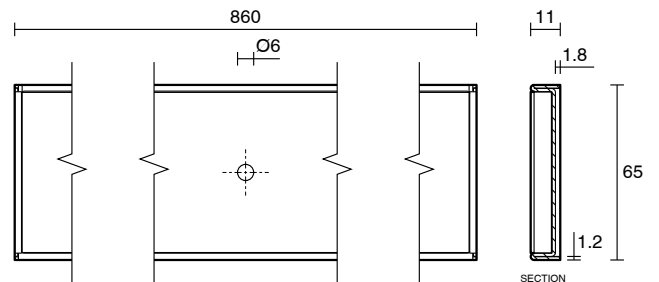

Posh Solus Tile Over Shower Tray with 860mm Long Rear Stainless Steel Tile Insert Channel Suits Tiles up to 8mm (For 2 Wall / Corner Install) 900mm x 900mm

9512244

SPECIFICATIONS

Recommended Use	Residential;Commercial
Shower Base Colour	Grey
Shower Base Material	SMC
Shower Grate Material	Stainless Steel (316 Grade)
Waste Position	Centre Rear
Shower Base Waste Size	50 mm
Weight of Shower Base	20 kg
Usage	Corner Install

WARRANTY

Residential & Commercial Use (Years)	7
Spare Parts & Labour (Years)	1

Please refer to Posh Warranty Page for full Terms and Conditions

Dimensions are nominal measurements only.

CLEANING RECOMMENDATIONS:

We recommend the use of soapy water or approved cleaners. This product should not be cleaned with abrasive materials. Damage caused by any improper treatment is not covered by the product warranty. Refer to Warranty Conditions

Disclaimer: Products in this specification manual must by regulation be installed by licensed and registered trade people. The manufacturer/distributor reserves the right to vary specifications or delete models from their range without prior notification. Dimensions are nominal measurements only. Dimensions and set-outs listed are correct at time of publication however the manufacturer/distributor takes no responsibility for printing errors.

Published 01/04/2026

To see the complete Posh range go to
www.reece.com.au