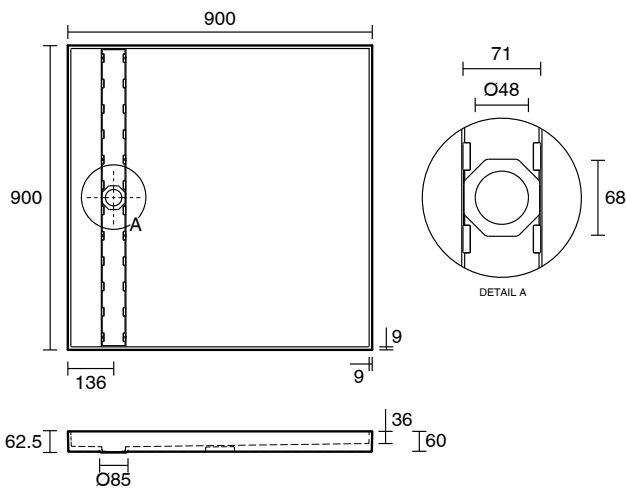

Posh Solus Tile Over Shower Tray with 860mm Long Rear Stainless Steel Tile Insert Channel Suits Tiles up to 8mm (For 2 Wall / Corner Install) 900mm x 900mm

9512244

SPECIFICATIONS

Recommended Use	Residential;Commercial
Shower Base Colour	Grey
Shower Base Material	SMC
Shower Grate Material	Stainless Steel (316 Grade)
Waste Position	Centre Rear
Shower Base Waste Size	50 mm
Weight of Shower Base	20 kg
Usage	Corner Install

WARRANTY

Residential & Commercial Use (Years)	7
Spare Parts & Labour (Years)	1

Please refer to Posh Warranty Page for full Terms and Conditions

Dimensions are nominal measurements only.

CLEANING RECOMMENDATIONS:

We recommend the use of soapy water or approved cleaners. This product should not be cleaned with abrasive materials. Damage caused by any improper treatment is not covered by the product warranty. Refer to Warranty Conditions

Disclaimer: Products in this specification manual must by regulation be installed by licensed and registered trade people. The manufacturer/distributor reserves the right to vary specifications or delete models from their range without prior notification. Dimensions are nominal measurements only. Dimensions and set-outs listed are correct at time of publication however the manufacturer/distributor takes no responsibility for printing errors.

Published 01/04/2026

To see the complete Posh range go to
www.reece.com.au