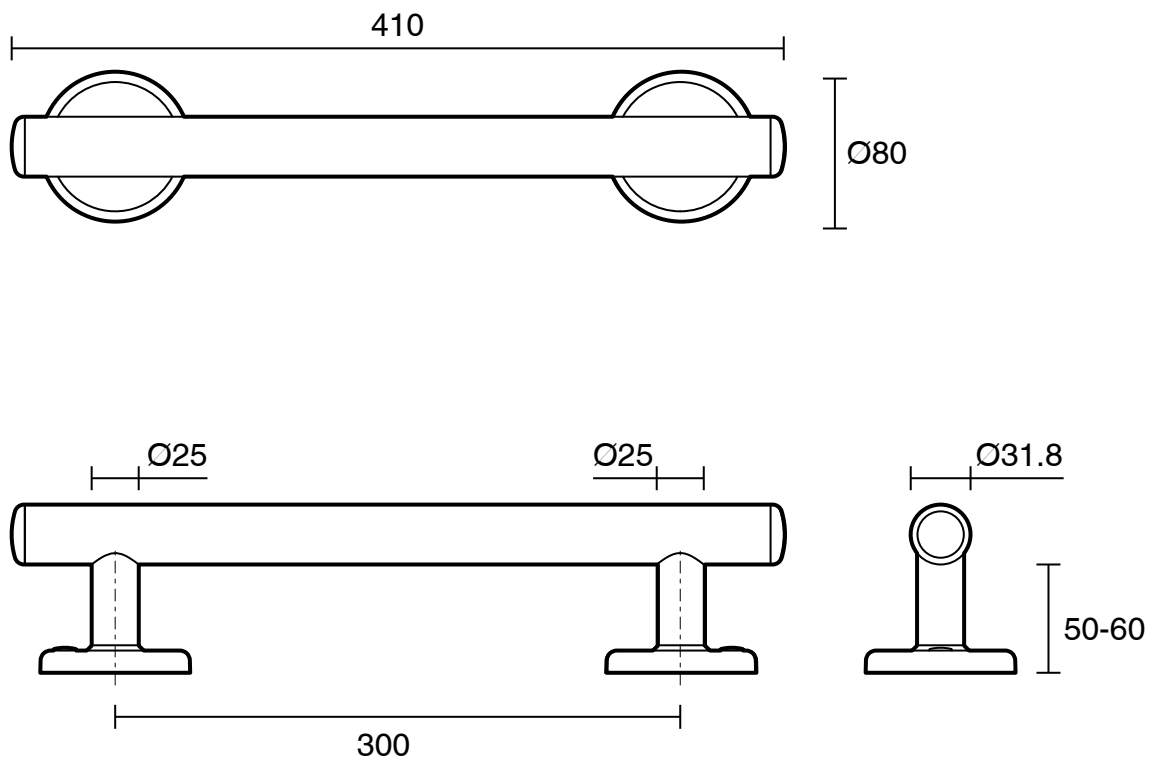

mizu

Mizu Drift 300mm Grab Rail Straight Brushed Gunmetal

2266504

SPECIFICATIONS

Recommended Use	Residential;Commercial
Colour Finish	Brushed Gunmetal
Primary Material	Stainless Steel

WARRANTY

Residential & Commercial Use (Years)	25
Spare Parts & Labour (Years)	1

Please refer to Mizu Warranty page for full Terms and Conditions

Dimensions are nominal measurements only.

CLEANING RECOMMENDATIONS:

We recommend the use of soapy water or approved cleaners. This product should not be cleaned with abrasive materials. Damage caused by any improper treatment is not covered by the product warranty. Refer to Warranty Conditions

Disclaimer: Products in this specification manual must by regulation be installed by licensed and registered trade people. The manufacturer/distributor reserves the right to vary specifications or delete models from their range without prior notification. Dimensions are nominal measurements only. Dimensions and set-outs listed are correct at time of publication however the manufacturer/distributor takes no responsibility for printing errors.

Published 01/04/2026

To see the complete Mizu range go to www.reece.com.au