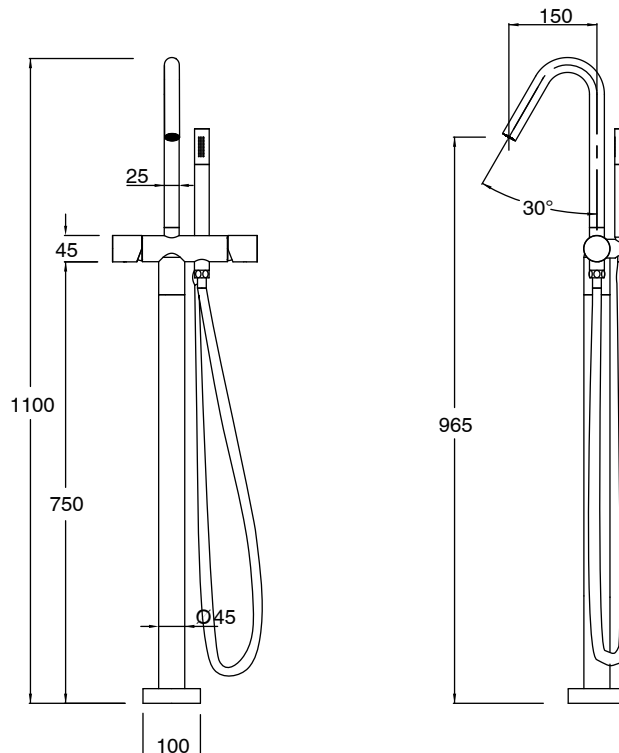

SUSSEX

Sussex Pure Floor Mounted Bath Mixer Tap with Handshower and Linear Textured Handle Trimset PVD Matte Black (3 Star) 9511435

SPECIFICATIONS	
Recommended Use	Residential;Commercial
Colour Finish	Matte Black
Primary Material	DR Brass
Recommended Pressure Range	150 - 500 kPa as per AS3500
Max Continuous Working Temperature (deg C)	65
Min Continuous Working Temperature (deg C)	1
WARRANTY	
Residential Use (Years)	40
Commercial Use (Years)	10
<i>Please refer to Sussex Warranty page for full Terms and Conditions</i>	

Disclaimer: Products in this specification manual must by regulation be installed by licensed and registered trade people. The manufacturer/distributor reserves the right to vary specifications or delete models from their range without prior notification. Dimensions are nominal measurements only. Dimensions and set-outs listed are correct at time of publication however the manufacturer/distributor takes no responsibility for printing errors.