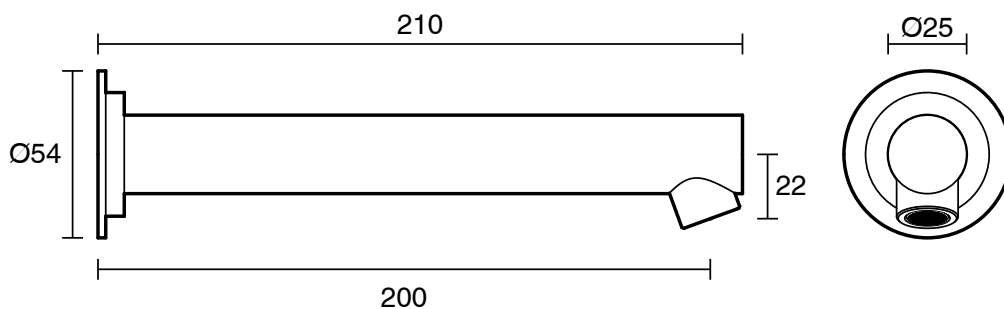

SUSSEX

Scala Wall Basin Outlet Straight 200mm PVD Brushed Platinum Gold (5 Star) Lead Free

52431

SPECIFICATIONS

Recommended Use	Residential;Commercial
Colour Finish	Brushed Platinum Gold
Primary Material	Lead Free Brass
Recommended Pressure Range	150 - 500 kPa as per AS3500
Max Continuous Working Temperature (deg C)	65
Min Continuous Working Temperature (deg C)	1

WARRANTY

Residential Use (Years)	40
Commercial Use (Years)	10

Please refer to Sussex Warranty page for full Terms and Conditions

Dimensions are nominal measurements only.

CLEANING RECOMMENDATIONS:

We recommend the use of soapy water or approved cleaners. This product should not be cleaned with abrasive materials. Damage caused by any improper treatment is not covered by the product warranty. Refer to Warranty Conditions

Disclaimer: Products in this specification manual must by regulation be installed by licensed and registered trade people. The manufacturer/distributor reserves the right to vary specifications or delete models from their range without prior notification. Dimensions are nominal measurements only. Dimensions and set-outs listed are correct at time of publication however the manufacturer/distributor takes no responsibility for printing errors.

Published 07/05/2026

To see the complete Sussex range go to www.reece.com.au