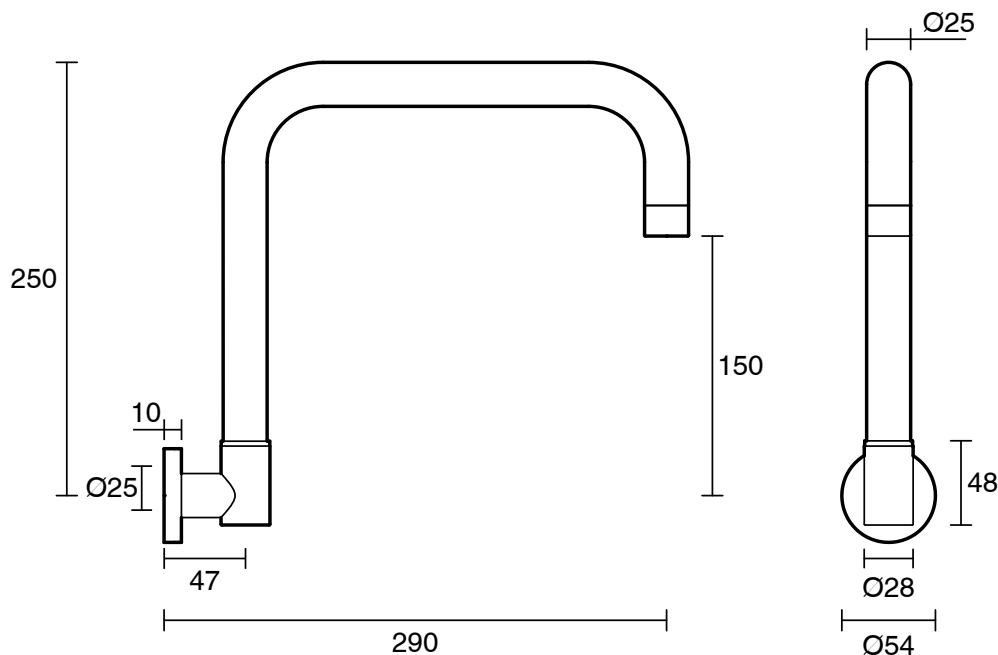

SUSSEX

Scala Wall Spa Outlet Square Living Tumbled Brass Lead Free

52727

SPECIFICATIONS

Recommended Use	Residential;Commercial
Colour Finish	Living Tumbled Brass
Primary Material	Lead Free Brass
Recommended Pressure Range	150 - 500 kPa as per AS3500
Max Continuous Working Temperature (deg C)	65
Min Continuous Working Temperature (deg C)	1

WARRANTY

Residential Use (Years)	40
Commercial Use (Years)	10

Please refer to Sussex Warranty page for full Terms and Conditions

Dimensions are nominal measurements only.

CLEANING RECOMMENDATIONS:

We recommend the use of soapy water or approved cleaners. This product should not be cleaned with abrasive materials. Damage caused by any improper treatment is not covered by the product warranty. Refer to Warranty Conditions

Disclaimer: Products in this specification manual must by regulation be installed by licensed and registered trade people. The manufacturer/distributor reserves the right to vary specifications or delete models from their range without prior notification. Dimensions are nominal measurements only. Dimensions and set-outs listed are correct at time of publication however the manufacturer/distributor takes no responsibility for printing errors.

Published 12/05/2026

To see the complete Sussex range go to www.reece.com.au