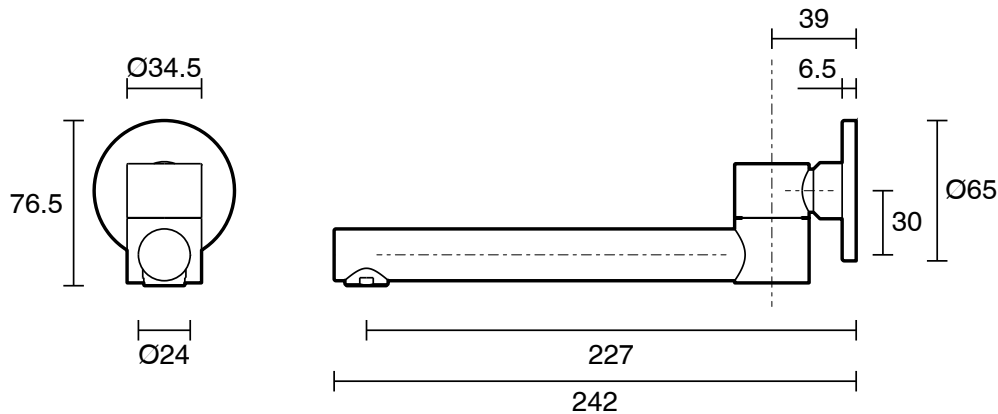

mizu

Mizu Drift Swivel Bath Outlet Straight Spout 227mm Chrome

2267212

SPECIFICATIONS	
Recommended Use	Residential;Commercial
Colour Finish	Polished Chrome
Primary Material	DR Brass
Recommended Pressure Range	150 - 500 kPa as per AS3500
Max Continuous Working Temperature (deg C)	65
Min Continuous Working Temperature (deg C)	5
WARRANTY	
Residential & Commercial Use (Years)	25
Spare Parts & Labour (Years)	1
<i>Please refer to Mizu Warranty page for full Terms and Conditions</i>	

Disclaimer: Products in this specification manual must by regulation be installed by licensed and registered trade people. The manufacturer/distributor reserves the right to vary specifications or delete models from their range without prior notification. Dimensions are nominal measurements only. Dimensions and set-outs listed are correct at time of publication however the manufacturer/distributor takes no responsibility for printing errors.