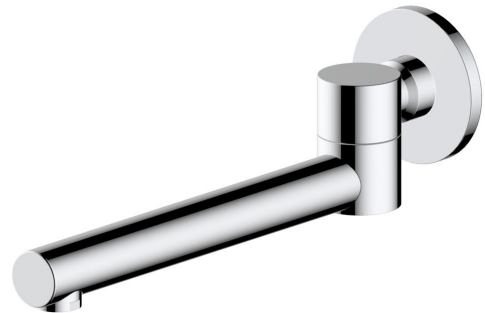

mizu

Mizu Drift Swivel Bath Outlet Straight Spout 227mm Chrome

2267212

SPECIFICATIONS	
Recommended Use	Residential;Commercial
Colour Finish	Polished Chrome
Primary Material	DR Brass
Recommended Pressure Range	150 - 500 kPa as per AS3500
Max Continuous Working Temperature (deg C)	65
Min Continuous Working Temperature (deg C)	5
WARRANTY	
Residential & Commercial Use (Years)	25
Spare Parts & Labour (Years)	1
<i>Please refer to Mizu Warranty page for full Terms and Conditions</i>	