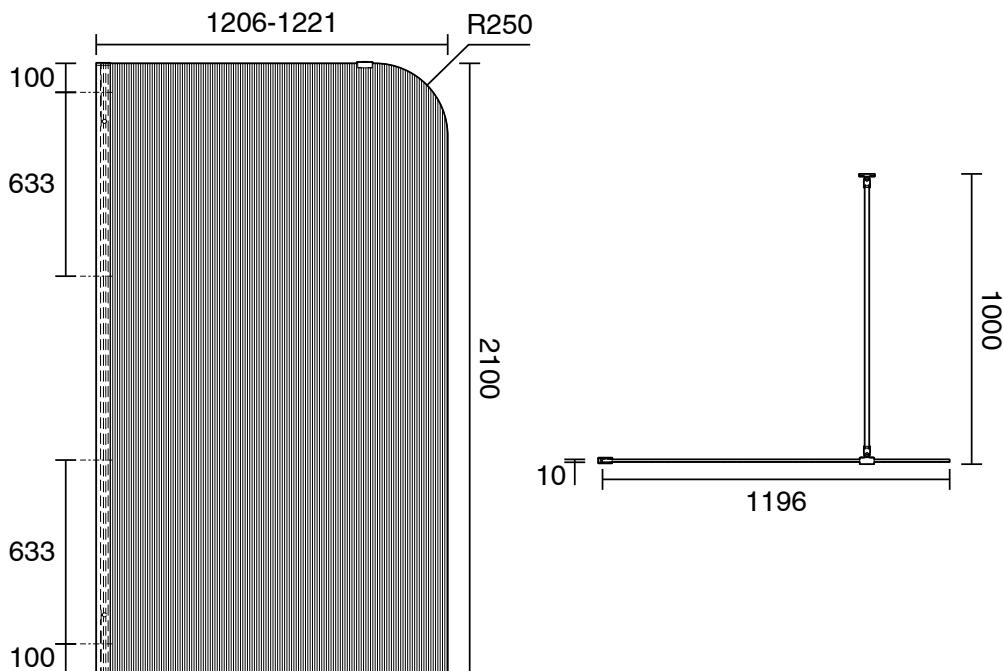

KADO

Kado Lux Frameless Curved Left Fluted Panel with Wall Channel 1200mm Matte Black

1710092

SPECIFICATIONS

Recommended Use	Residential;Commercial
Colour Finish	Matte Black;Clear
Primary Material	Glass
Frame Configuration	Frameless
Screen Shape	Curved
Screen Appearance	Fluted
Screen Fixing	Channel
Mounting	Wall

WARRANTY

Residential & Commercial Use (Years)	7
Spare Parts & Labour (Years)	1

Please refer to Kado Warranty Page for full Terms and Conditions

Dimensions are nominal measurements only.

CLEANING RECOMMENDATIONS:

We recommend the use of soapy water or approved cleaners. This product should not be cleaned with abrasive materials. Damage caused by any improper treatment is not covered by the product warranty. Refer to Warranty Conditions

Disclaimer: Products in this specification manual must by regulation be installed by licensed and registered trade people. The manufacturer/distributor reserves the right to vary specifications or delete models from their range without prior notification. Dimensions are nominal measurements only. Dimensions and set-outs listed are correct at time of publication however the manufacturer/distributor takes no responsibility for printing errors.

Published 01/04/2026

To see the complete Kado range go to www.reece.com.au