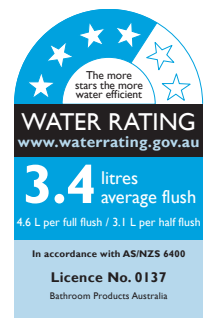

Roca Debba Back to Wall Pan with Soft Close Quick Release MK2 Seat White Chrome (4 Star)

9508937

SPECIFICATIONS

Recommended Use	Residential;Commercial
Pan Material	Vitreous China
Rim Configuration	Box
Pan Outlet Type	P Trap;S Trap
Pan Weight (kg)	20
Mounting	Floor
Toilet Seat Included	Yes

WARRANTY

Residential & Commercial Use (Years)	25
Spare Parts & Labour (Years)	1

Please refer to Roca Warranty page for full Terms and Conditions

Dimensions are nominal measurements only.

CLEANING RECOMMENDATIONS:

We recommend the use of soapy water or approved cleaners. This product should not be cleaned with abrasive materials. Damage caused by any improper treatment is not covered by the product warranty. Refer to Warranty Conditions

Disclaimer: Products in this specification manual must by regulation be installed by licensed and registered trade people. The manufacturer/distributor reserves the right to vary specifications or delete models from their range without prior notification. Dimensions are nominal measurements only. Dimensions and set-outs listed are correct at time of publication however the manufacturer/distributor takes no responsibility for printing errors.

Published 21/05/2026

To see the complete Roca range go to
www.reece.com.au/bathrooms