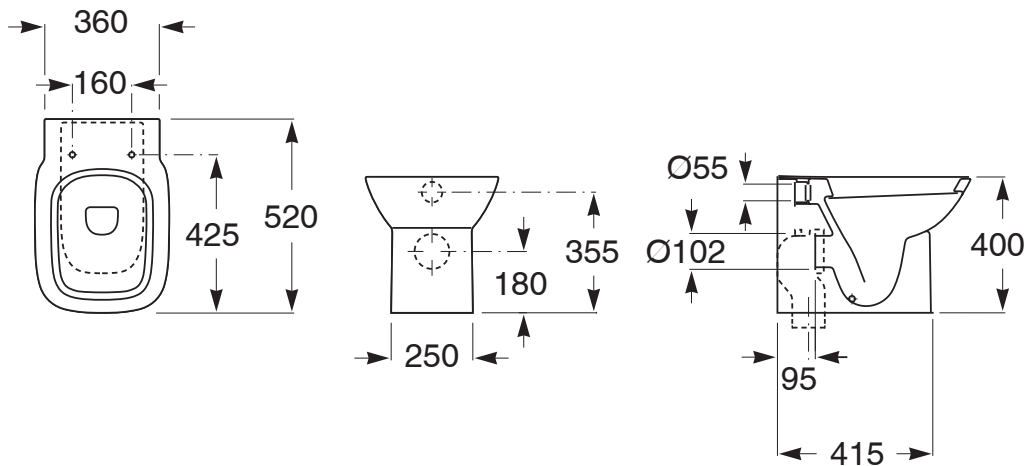

Roca Debba Back to Wall Pan with Soft Close Quick Release MK2 Seat White Chrome (4 Star)

9508937

SPECIFICATIONS

Recommended Use	Residential;Commercial
Pan Material	Vitreous China
Rim Configuration	Box
Pan Outlet Type	P Trap;S Trap
Pan Weight (kg)	20
Mounting	Floor
Toilet Seat Included	Yes

WARRANTY

Residential & Commercial Use (Years)	25
Spare Parts & Labour (Years)	1

Please refer to Roca Warranty page for full Terms and Conditions

Dimensions are nominal measurements only.

CLEANING RECOMMENDATIONS:

We recommend the use of soapy water or approved cleaners. This product should not be cleaned with abrasive materials. Damage caused by any improper treatment is not covered by the product warranty. Refer to Warranty Conditions

Disclaimer: Products in this specification manual must by regulation be installed by licensed and registered trade people. The manufacturer/distributor reserves the right to vary specifications or delete models from their range without prior notification. Dimensions are nominal measurements only. Dimensions and set-outs listed are correct at time of publication however the manufacturer/distributor takes no responsibility for printing errors.

Published 21/05/2026

To see the complete Roca range go to
www.reece.com.au/bathrooms