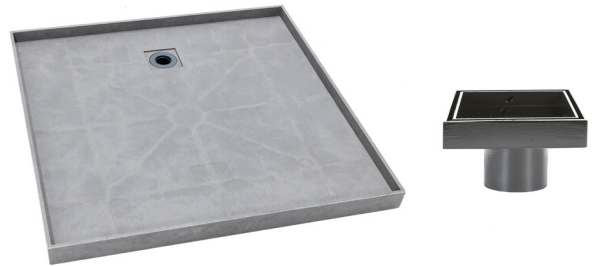

Posh Solus Tile Over Shower Tray with Rear Matte Black Tile Insert Waste 900mm x 900mm

9512231

SPECIFICATIONS

Recommended Use	Residential;Commercial
Shower Base Colour	Grey
Shower Base Material	SMC
Shower Grate Material	Stainless Steel (316 Grade)
Waste Position	Centre Rear
Shower Base Waste Size	50 mm
Weight of Shower Base	20 kg
Usage	Corner & Alcove Install

WARRANTY

Residential & Commercial Use (Years)	7
Spare Parts & Labour (Years)	1

Please refer to Posh Warranty Page for full Terms and Conditions

Dimensions are nominal measurements only.

CLEANING RECOMMENDATIONS:

We recommend the use of soapy water or approved cleaners. This product should not be cleaned with abrasive materials. Damage caused by any improper treatment is not covered by the product warranty. Refer to Warranty Conditions

Disclaimer: Products in this specification manual must by regulation be installed by licensed and registered trade people. The manufacturer/distributor reserves the right to vary specifications or delete models from their range without prior notification. Dimensions are nominal measurements only. Dimensions and set-outs listed are correct at time of publication however the manufacturer/distributor takes no responsibility for printing errors.

Published 01/04/2026

To see the complete Posh range go to
www.reece.com.au