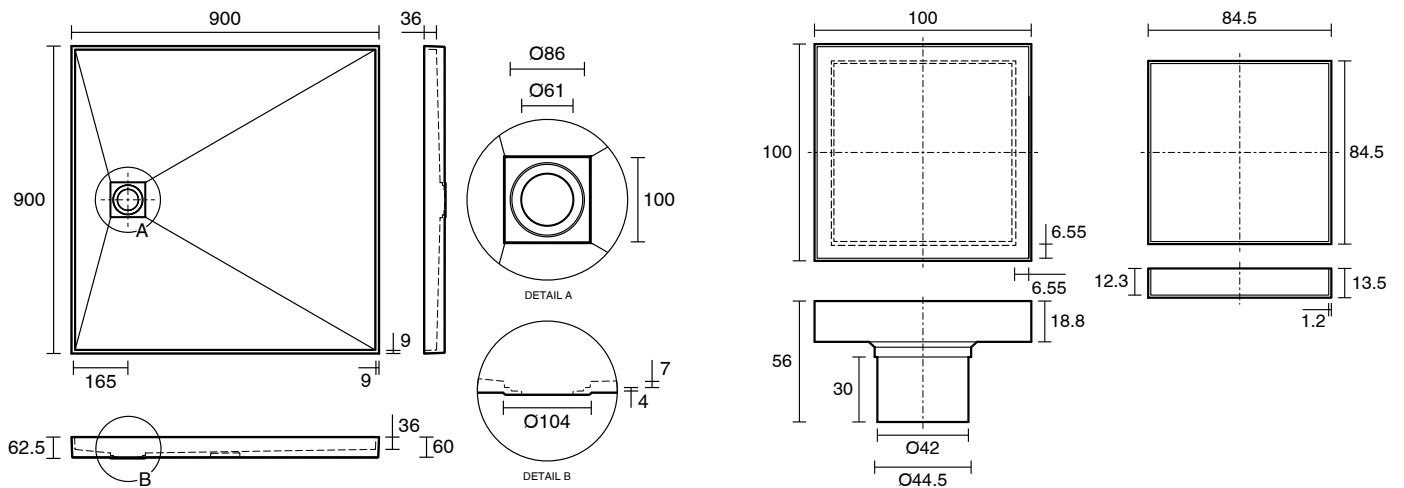

Posh Solus Tile Over Shower Tray with Rear Matte Black Tile Insert Waste 900mm x 900mm

9512231

SPECIFICATIONS

Recommended Use	Residential;Commercial
Shower Base Colour	Grey
Shower Base Material	SMC
Shower Grate Material	Stainless Steel (316 Grade)
Waste Position	Centre Rear
Shower Base Waste Size	50 mm
Weight of Shower Base	20 kg
Usage	Corner & Alcove Install

WARRANTY

Residential & Commercial Use (Years)	7
Spare Parts & Labour (Years)	1

Please refer to Posh Warranty Page for full Terms and Conditions

Dimensions are nominal measurements only.

CLEANING RECOMMENDATIONS:

We recommend the use of soapy water or approved cleaners. This product should not be cleaned with abrasive materials. Damage caused by any improper treatment is not covered by the product warranty. Refer to Warranty Conditions

Disclaimer: Products in this specification manual must by regulation be installed by licensed and registered trade people. The manufacturer/distributor reserves the right to vary specifications or delete models from their range without prior notification. Dimensions are nominal measurements only. Dimensions and set-outs listed are correct at time of publication however the manufacturer/distributor takes no responsibility for printing errors.

Published 01/04/2026

To see the complete Posh range go to
www.reece.com.au