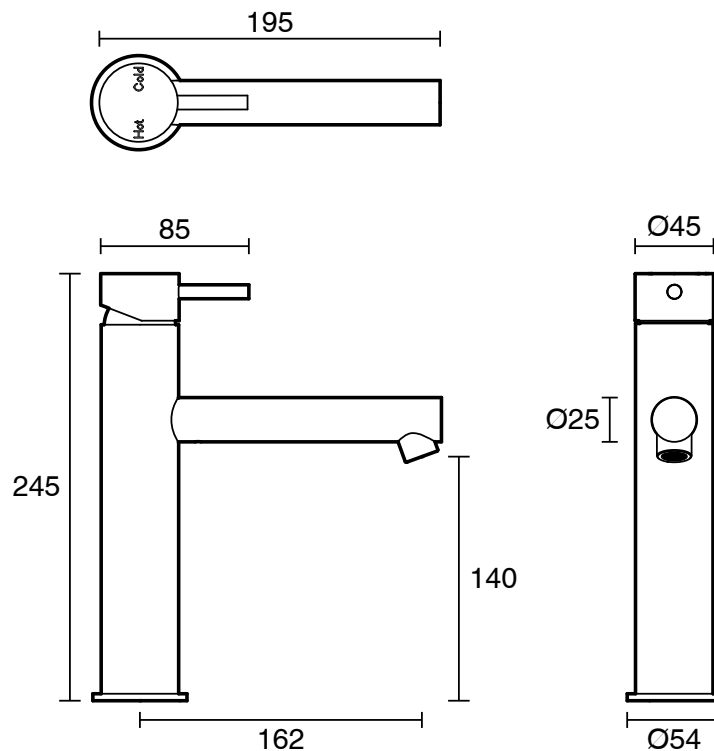

SUSSEX

Scala Medium Height Basin Mixer 150mm Outlet PVD Brushed Platinum Gold (5 Star) Lead Free

52003

| SPECIFICATIONS | |
|---|-----------------------------|
| Recommended Use | Residential;Commercial |
| Colour Finish | Brushed Platinum Gold |
| Primary Material | Lead Free Brass |
| Recommended Pressure Range | 150 - 500 kPa as per AS3500 |
| Max Continuous Working Temperature (deg C) | 65 |
| Min Continuous Working Temperature (deg C) | 1 |
| WARRANTY | |
| Residential Use (Years) | 40 |
| Commercial Use (Years) | 10 |
| <i>Please refer to Sussex Warranty page for full Terms and Conditions</i> | |

Disclaimer: Products in this specification manual must by regulation be installed by licensed and registered trade people. The manufacturer/distributor reserves the right to vary specifications or delete models from their range without prior notification. Dimensions are nominal measurements only. Dimensions and set-outs listed are correct at time of publication however the manufacturer/distributor takes no responsibility for printing errors.