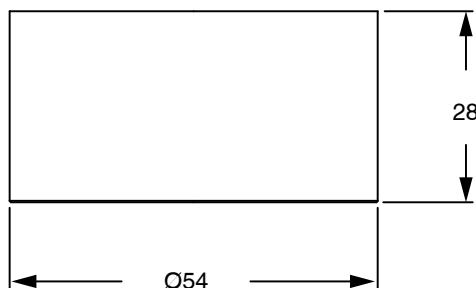

SUSSEX

Sussex Pure Diverter with Linear Textured Handle PVD Matte Black Lead Free

47245

SPECIFICATIONS	
Recommended Use	Residential;Commercial
Colour Finish	Matte Black
Primary Material	Lead Free Brass
Recommended Pressure Range	150 - 500 kPa as per AS3500
Max Continuous Working Temperature (deg C)	65
Min Continuous Working Temperature (deg C)	1
WARRANTY	
Residential Use (Years)	40
Commercial Use (Years)	10
<i>Please refer to Sussex Warranty page for full Terms and Conditions</i>	