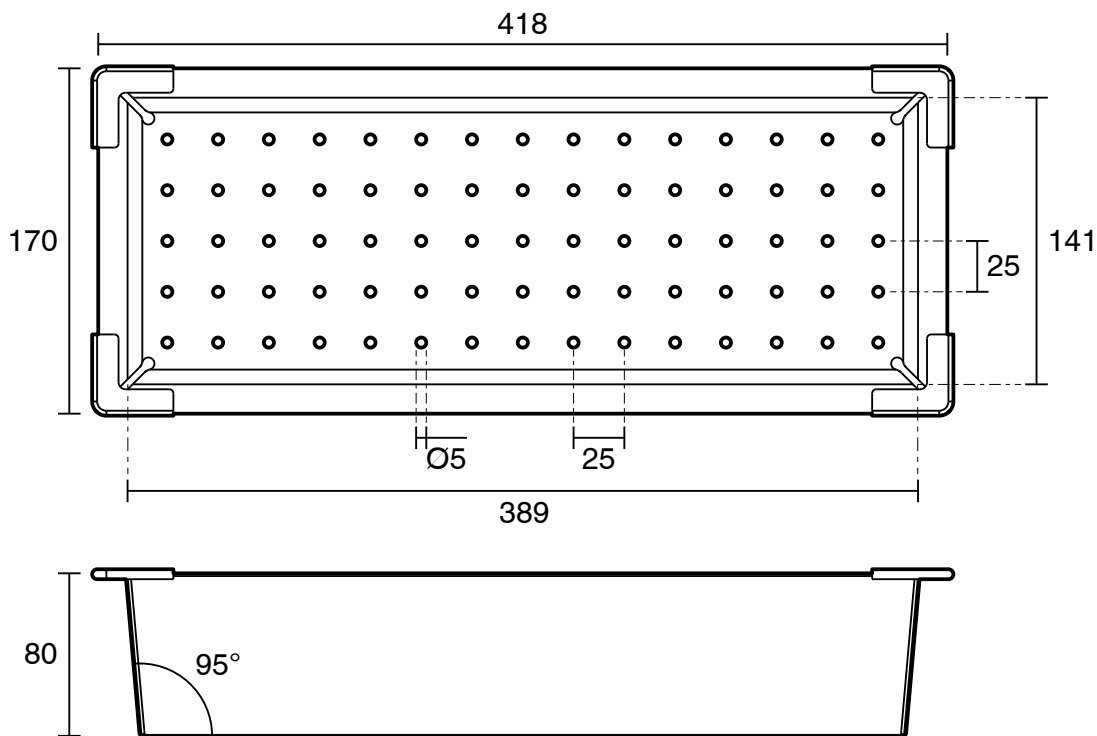

Memo Universal Colander (Suits Bowls with 400mm Depth) Stainless Steel

2404010

SPECIFICATIONS

Recommended Use	Residential;Commercial
Colour Finish	Stainless Steel
Primary Material	Stainless Steel

WARRANTY

Spare Parts & Labour (Years)	1
Parts Replacement Only (Years)	1

Please refer to Memo Warranty Page for full Terms and Conditions

Dimensions are nominal measurements only.

CLEANING RECOMMENDATIONS:

We recommend the use of soapy water or approved cleaners. This product should not be cleaned with abrasive materials. Damage caused by any improper treatment is not covered by the product warranty. Refer to Warranty Conditions

Disclaimer: Products in this specification manual must by regulation be installed by licensed and registered trade people. The manufacturer/distributor reserves the right to vary specifications or delete models from their range without prior notification. Dimensions are nominal measurements only. Dimensions and set-outs listed are correct at time of publication however the manufacturer/distributor takes no responsibility for printing errors.

Published 01/04/2026

To see the complete Memo range go to www.reece.com.au