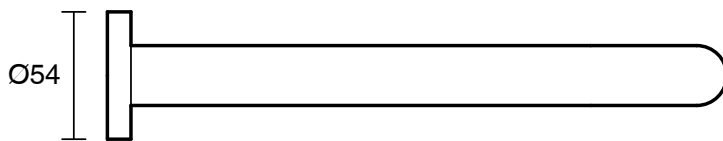

SUSSEX

Scala 25 Wall Outlet Curved 250mm PVD Brushed Bronze (3 Star) Lead Free

51161

SPECIFICATIONS	
Recommended Use	Residential;Commercial
Colour Finish	Brushed Bronze
Primary Material	Lead Free Brass
Recommended Pressure Range	150 - 500 kPa as per AS3500
Max Continuous Working Temperature (deg C)	65
Min Continuous Working Temperature (deg C)	1
WARRANTY	
Residential Use (Years)	40
Commercial Use (Years)	10
<i>Please refer to Sussex Warranty page for full Terms and Conditions</i>	