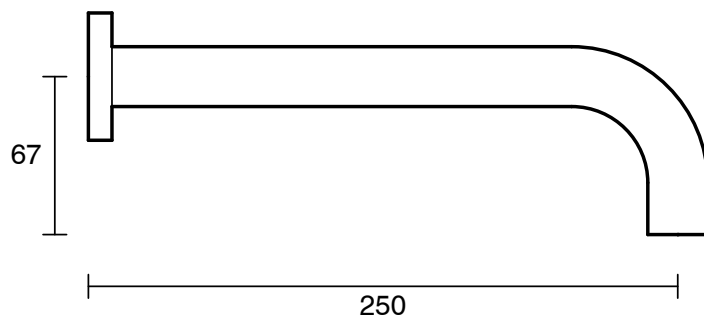

SUSSEX

Scala 25 Wall Outlet Curved 250mm PVD Brushed Bronze (3 Star) Lead Free

51161

SPECIFICATIONS	
Recommended Use	Residential;Commercial
Colour Finish	Brushed Bronze
Primary Material	Lead Free Brass
Recommended Pressure Range	150 - 500 kPa as per AS3500
Max Continuous Working Temperature (deg C)	65
Min Continuous Working Temperature (deg C)	1
WARRANTY	
Residential Use (Years)	40
Commercial Use (Years)	10
<i>Please refer to Sussex Warranty page for full Terms and Conditions</i>	